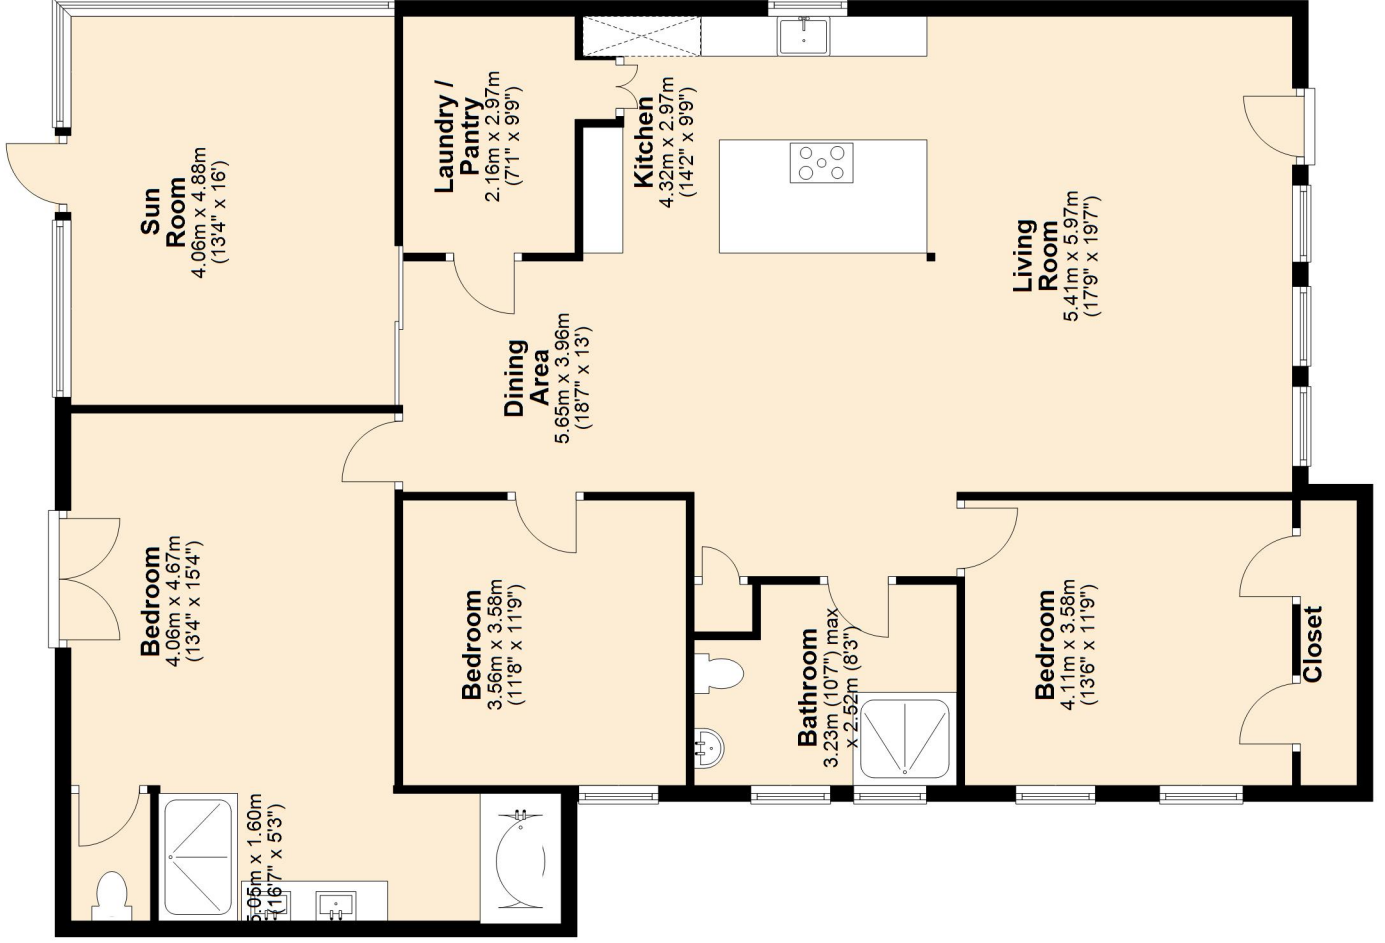

4440 Sylmar Ave

Approx. 161.2 sq. metres (1735.1 sq. feet)

Total area: approx. 161.2 sq. metres (1735.1 sq. feet)