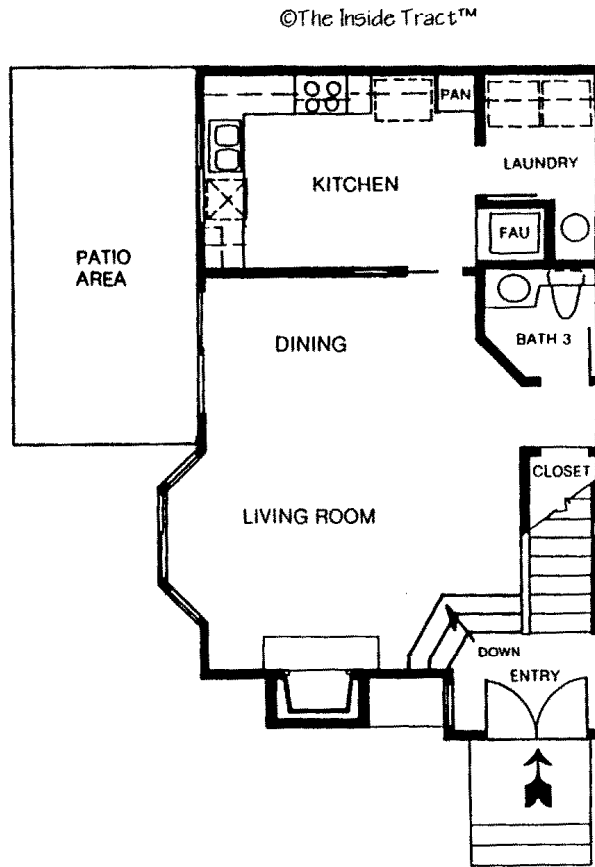

TRACT: (CR) Crestline MODEL: E Plan 4 - 1267 Sq.Ft. (Approx)
Copyright ©The Inside Tract™ - All rights reserved.

Second Floor

First Floor