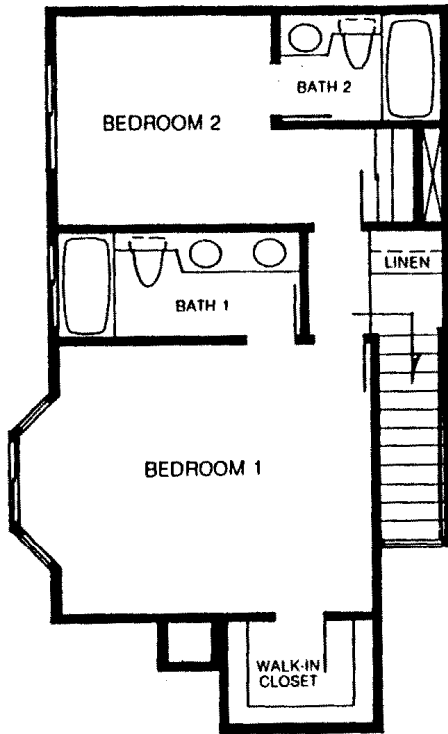

TRACT: (CR) Crestline MODEL: E Plan 4 - 1267 Sq.Ft. (Approx)
Copyright ©The Inside Tract™ - All rights reserved.

Second Floor

First Floor