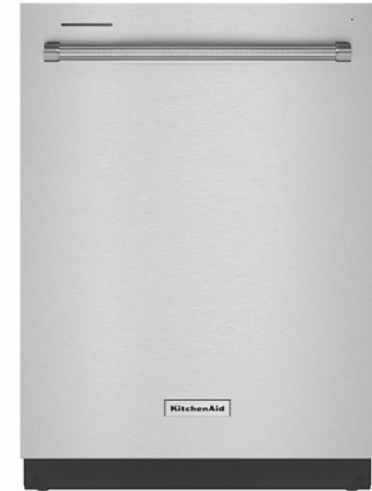

Designer Appointed Features | KITCHEN APPLIANCES

Designer Appointed Features are home details and finishes curated by the talented design professionals responsible for the distinctive looks found in our model homes.

1 MICROWAVE

KitchenAid
Stainless Steel | Over Range

2 DISHWASHER

KitchenAid
Stainless Steel | 24"

3 RANGE

KitchenAid
Stainless Steel | 30" Gas Range

4 REFRIGERATION

KitchenAid
Stainless Steel | 36" French Door Counter-Depth
with Interior Water Dispenser

1

2

3

4