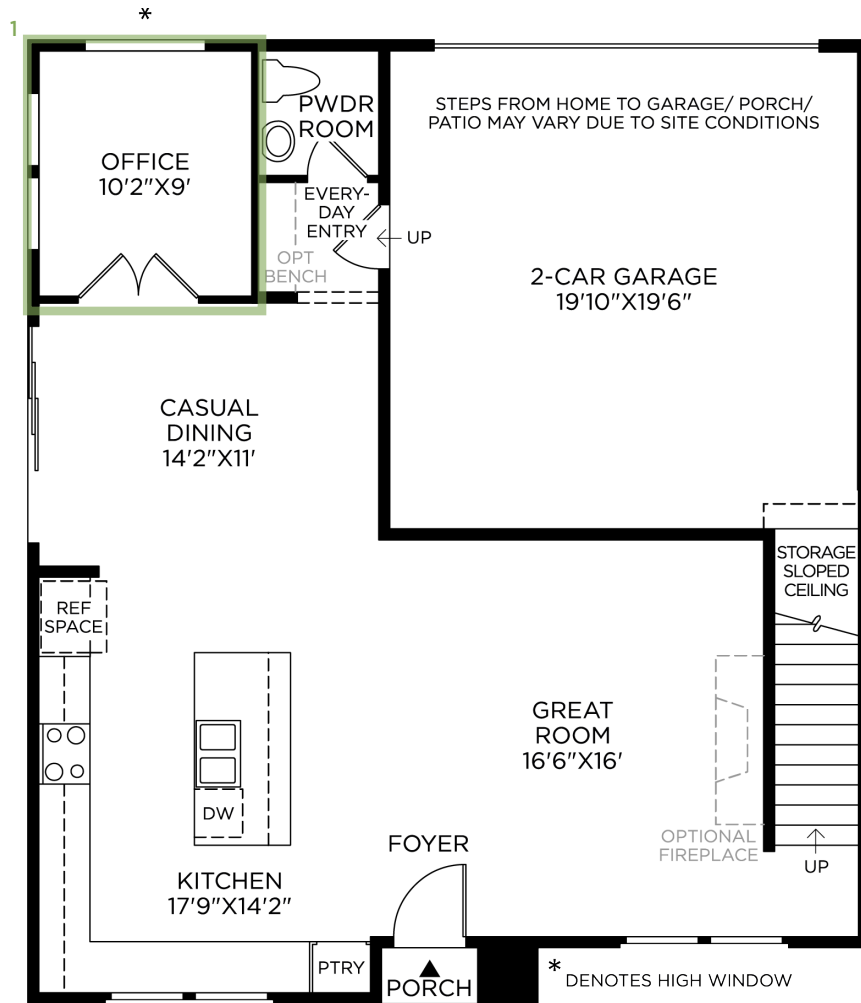

Designer Appointed Features | STRUCTURAL OPTIONS

Designer Appointed Features are home details and finishes curated by the talented design professionals responsible for the distinctive looks found in our model homes.

1 OFFICE REPLACES FLEX ROOM

FLPE0009

3 HYDRORAIL SHOWER COLUMN

PLMX0031 (not shown)

2 INTERIOR INSULATION PACKAGE

INUX0001 (not shown)