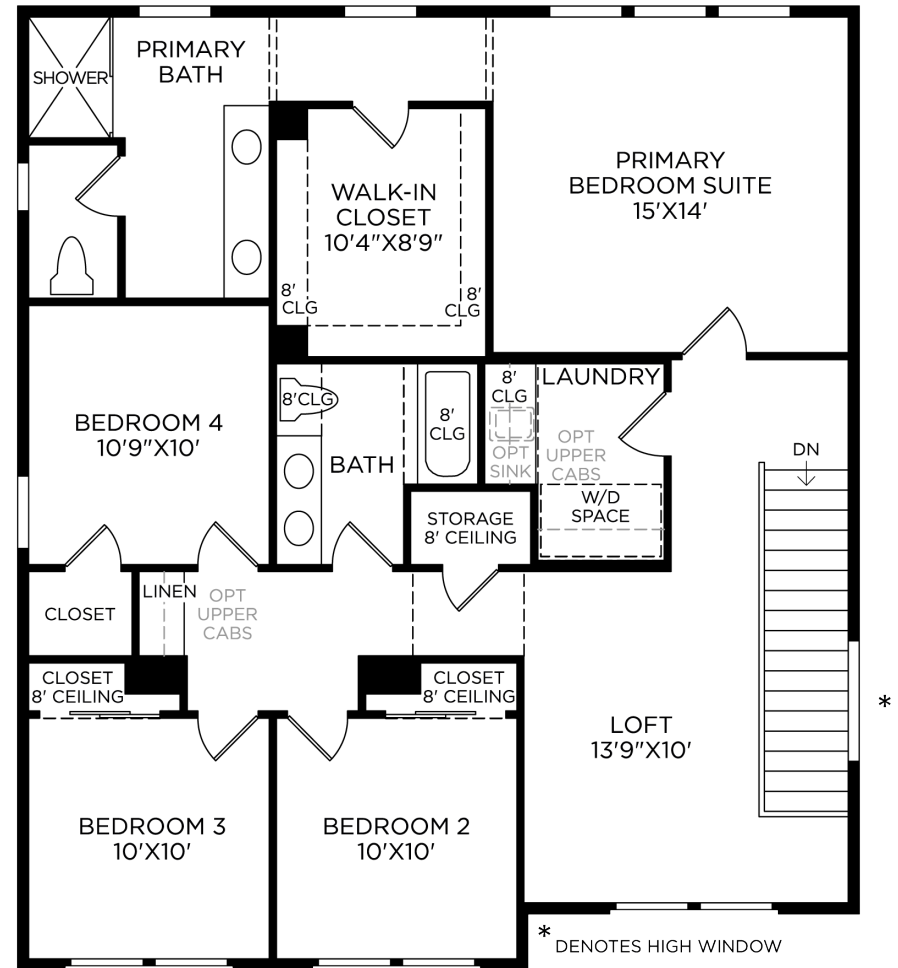

Designer Appointed Features | STRUCTURAL OPTIONS

Designer Appointed Features are home details and finishes curated by the talented design professionals responsible for the distinctive looks found in our model homes.

1 OFFICE REPLACES FLEX ROOM

FLPE0009

3 HYDRORAIL SHOWER COLUMN

PLMX0031 (not shown)

2 INTERIOR INSULATION PACKAGE

INUX0001 (not shown)