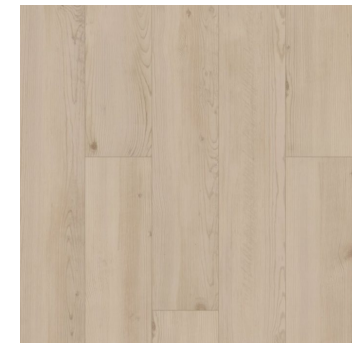

Designer Appointed Features | POWDER ROOM

Designer Appointed Features are home details and finishes curated by the talented design professionals responsible for the distinctive looks found in our model homes.

1 SINK

Kohler Venza
Polished Chrome Widespread

2 FAUCET

Kohler Caxton
Rectangular Undermount

3 TOILET

Kohler Wellworth
Standard Height

4 BATH HARDWARE

Franklin Brass Maxted
Polished Chrome Towel Arm | Paper Holder

5 COUNTERTOP

Arizona Tile Quartz
Serene 2CM | 1-1/2" Miter

6 FRAMED MIRROR

Era Silver
83781

7 FLOORING - LVP

Shaw, Pride Plus
Galleria Pine | Front-to-Back

1

2

WELLWORTH
K-3998-0

3

4

5

6

7