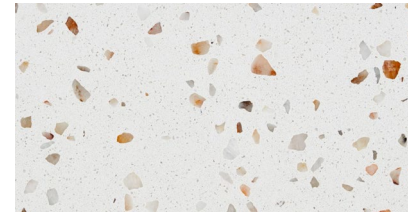

Designer Appointed Features | MULTI-GEN SUITE

Designer Appointed Features are home details and finishes curated by the talented design professionals responsible for the distinctive looks found in our model homes.

1 FAUCET

Kohler Venza
Polished Chrome | Widespread

2 SINK

Kohler Caxton
Rectangle | Undermount

3 SHOWER FIXTURES

Kohler Venza
Polished Chrome

4 TOILET

Kohler Wellworth
Standard Height | 2-Piece

5 BATH HARDWARE

Franklin Brass Maxted
Polished Chrome | Towel Bar + Paper Holder

6 COUNTERTOP

Arizona Tile Quartz
Aerial 2CM | 1-1/2" Miter

7 SHOWER TILE - WALLS

AZT, Paloma
3x6 Cotton Matte | Straight Up-and-Down

8 SHOWER TILE - FLOOR

Daltile, Color Wheel Penny Mosaic
Biscuit | Mosaic Straight

9 FLOORING - TILE

AZT, Reside USA
12x24 Beige | Straight Front-to-Back

1

2

3

4

WELLWORTH
K-3998-0

5

6

7

8

9