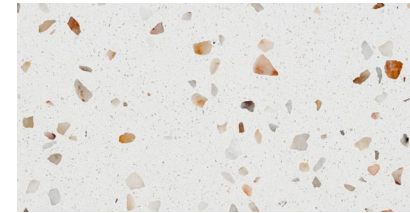

Designer Appointed Features | PRIMARY BATHROOM

Designer Appointed Features are home details and finishes curated by the talented design professionals responsible for the distinctive looks found in our model homes.

1 FAUCET

Kohler Venza
Polished Chrome | Widespread

2 SINK

Kohler Caxton
Rectangle | Undermount

3 SHOWER FIXTURES

Kohler Venza
Polished Chrome

4 TOILET

Kohler Wellworth
Standard Height | 2-Piece

5 BATH HARDWARE

Franklin Brass Maxted
Polished Chrome Towel Bar | Paper Holder

6 COUNTERTOP

Arizona Tile Quartz
Aerial 2CM | 1-1/2" Miter

7 SHOWER TILE - WALLS

AZT, Paloma
3x6 Cotton Matte | Straight Up-and-Down

8 SHOWER TILE - FLOOR

Daltile, Color Wheel Penny Mosaic
Biscuit | Mosaic Straight

9 FLOORING - TILE

AZT, Reside USA
12x24 Beige | Straight Side-to-Side

1

2

3

4

5

6

7

8

9