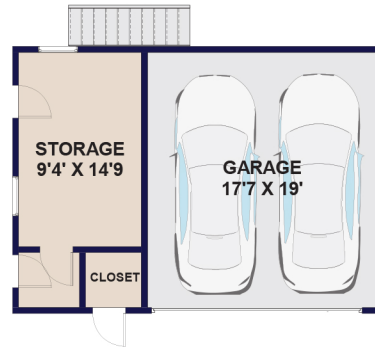

809 NORTH BEDFORD DRIVE · BEVERLY HILLS

**GUEST HOUSE
(ABOVE GARAGE)**

FIRST FLOOR

SECOND FLOOR

HOUSE : 4,998 SQ/FT
GUEST HOUSE : 571 SQ/FT