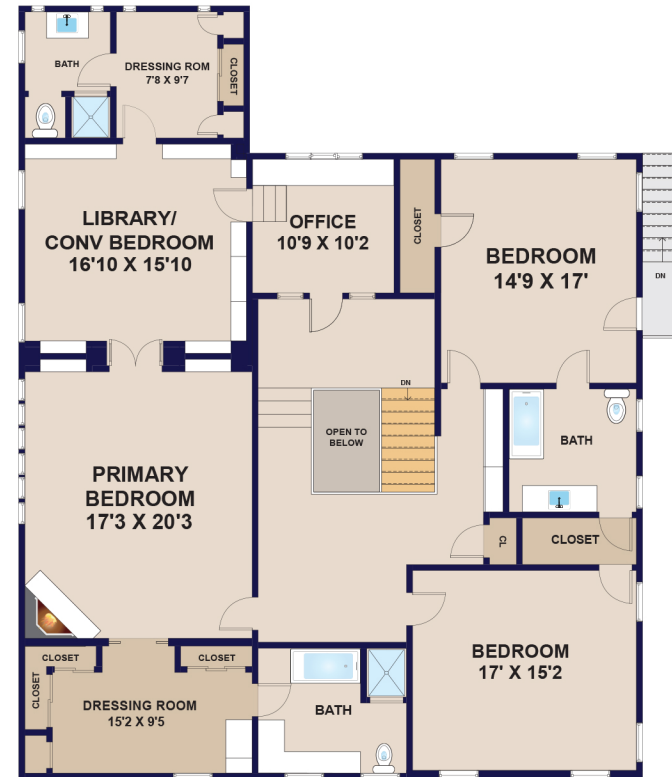

809 NORTH BEDFORD DRIVE · BEVERLY HILLS

**GUEST HOUSE
(ABOVE GARAGE)**

FIRST FLOOR

SECOND FLOOR

HOUSE : 4,998 SQ/FT
GUEST HOUSE : 571 SQ/FT