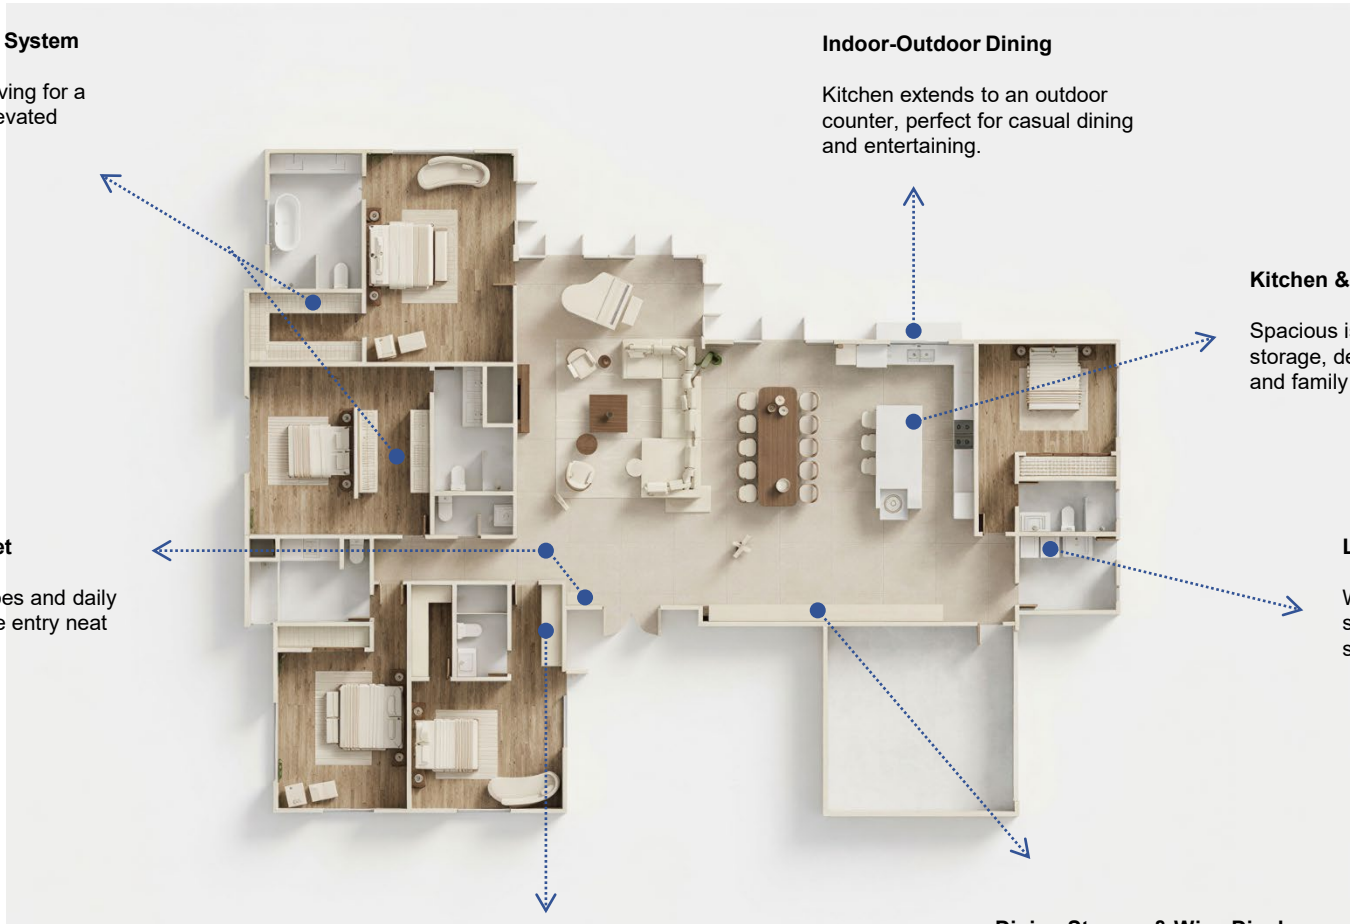

AI HOME

“More Than Space — A Home Designed with Intention”

Custom Walk-In Closet System

Glass doors + open shelving for a clean, organized, and elevated storage experience.

Indoor-Outdoor Dining

Kitchen extends to an outdoor counter, perfect for casual dining and entertaining.

Kitchen & Island Storage

Spacious island with smart storage, designed for daily use and family living..

Entry Storage Cabinet

Built-in storage for shoes and daily essentials, keeping the entry neat and clutter-free.

Laundry Cabinet System

Washer and dryer below, storage above—clean, simple, and efficient.

Coffee / Mini Bar Cabinet

A flexible setup for coffee or drinks, bringing a hotel-style living experience home.

Dining Storage & Wine Display

Custom cabinet with glass wine display, perfect for both storage and entertaining.

AI HOME

“More Than Space — A Home Designed with Intention”

Get to Know the Home

Beautiful Living,
Thoughtfully Designed

Living Spaces Overview
*Inviting and Thoughtfully
Designed Spaces*