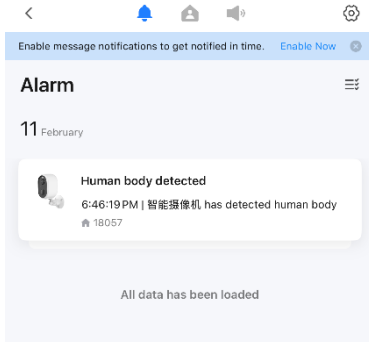

Smart
Bedside
Touch Panel

Dual-Control Smart
Bedside Switches

Get to Know the Home

Beautiful Living,
Thoughtfully Designed

Living Spaces Overview
*Inviting and Thoughtfully
Designed Spaces*

Smart Home System
*Simple, Intuitive, and Easy
to Use*

Smart Home Security
*Real-Time Monitoring &
Remote Access*

Storage & Organization
*Clean, Organized, and Designed
to Stay That Way*

Healthy & Sustainable Home
*Designed with Comfort, Air Quality,
and Well-Being in Mind*

AI HOME

Smart Security. Total Protection.

- Smart video doorbell
- Exterior & interior security cameras
- Real-time mobile monitoring
- Motion detection alerts
- Remote access & live viewing

Protection, visibility, and control — anytime, anywhere.