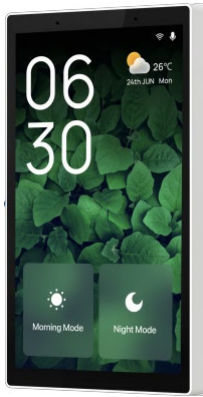

Smart
Bedside
Touch Panel

Dual-Control Smart
Bedside Switches

Get to Know the Home

Beautiful Living,
Thoughtfully Designed

Living Spaces Overview
*Inviting and Thoughtfully
Designed Spaces*

Smart Home System
*Simple, Intuitive, and Easy
to Use*