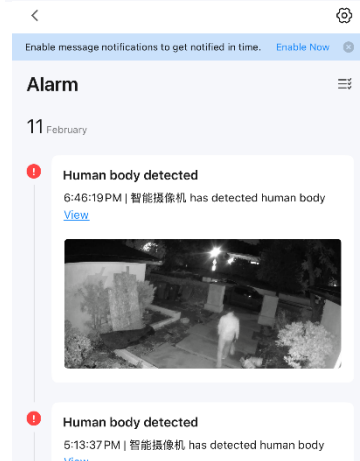

Smart Home Security
*Real-Time Monitoring &
Remote Access*

Storage & Organization
*Clean, Organized, and Designed
to Stay That Way*

Healthy & Sustainable Home
*Designed with Comfort, Air Quality,
and Well-Being in Mind*

AI HOME

Smart Security. Total Protection.

- Smart video doorbell
- Exterior & interior security cameras
- Real-time mobile monitoring
- Motion detection alerts
- Remote access & live viewing

Protection, visibility, and control — anytime, anywhere.