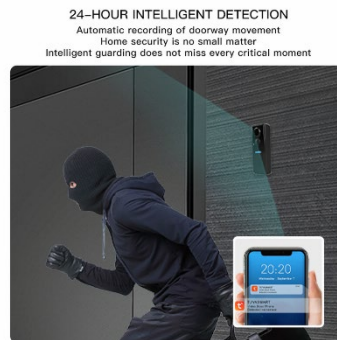

AI HOME

Smart Security. Total Protection.

- Smart video doorbell
- Exterior & interior security cameras
- Real-time mobile monitoring
- Motion detection alerts
- Remote access & live viewing

Protection, visibility, and control — anytime, anywhere.