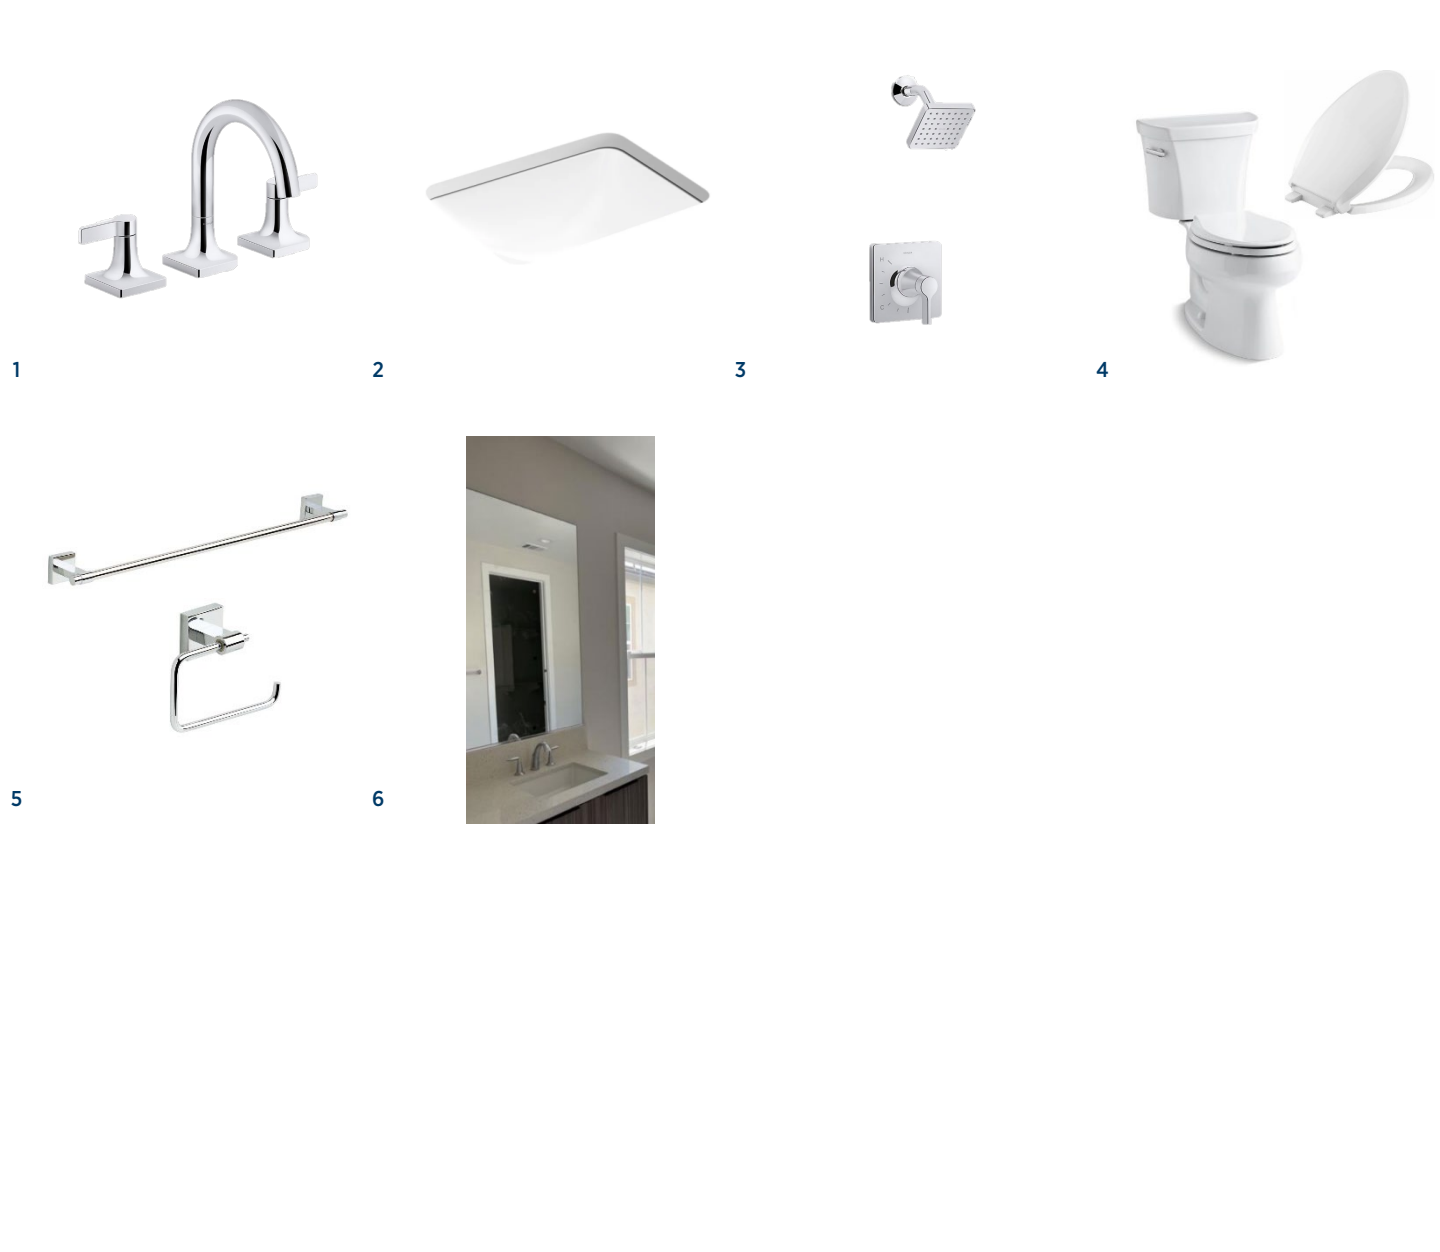

1 FAUCET

Kohler VENZA
Polished Chrome | Widespread

2 SINK

Kohler Caxton
White | Rectangle Undermount

3 SHOWER FIXTURES

Kohler VENZA
Polished Chrome

4 TOILET

Kohler Wellworth
White | Standard Height | Cachet Quiet Close

5 BATH ACCESSORIES

Franklin Brass Maxted
Polished Chrome | Towel Bar & Toilet Paper Holder

6 MIRROR

Included

Designer Appointed Features | HALL BATH 2ND FLOOR

Designer Appointed Features are home details and finishes curated by the talented design professionals responsible for the distinctive looks found in our model homes.