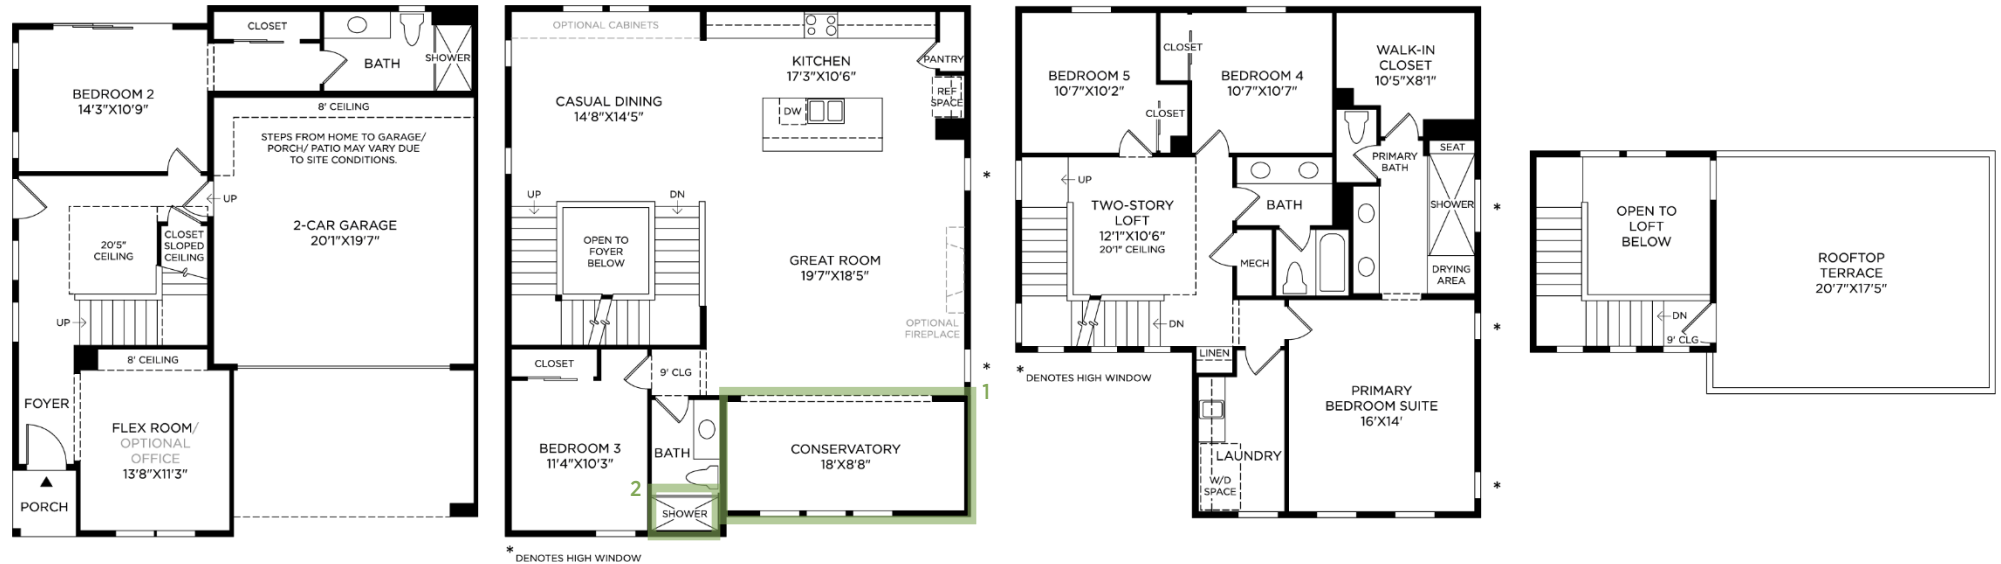

1 CONSERVATORY

FLPF0003

3 HYDRORAIL SHOWER COLUMN

PLMX0031 (not shown)

2 TILE SHOWER ON SECOND FLOOR

PLMX0051

Designer Appointed Features | INTERIOR SELECTIONS

Designer Appointed Features are home details and finishes curated by the talented design professionals responsible for the distinctive looks found in our model homes.