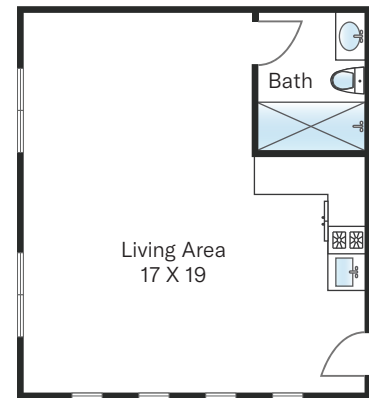

16762 OTSEGO ST.

ENCINO, CALIFORNIA 91436

Upper Level

ADU - Upper Level

ADU - Lower Level

Main Level

Square Footage Calculations

Main Level- 836 SQ FT
Upper Level - 1626 SQ FT
ADU Lower - 370 SQ FT
ADU Upper - 370 SQ FT
Total Finished Area - 3,202 SQ FT

*All sizes are estimates . While deemed reliable, all buyers should verify square footage. www.floorplandrawings.com