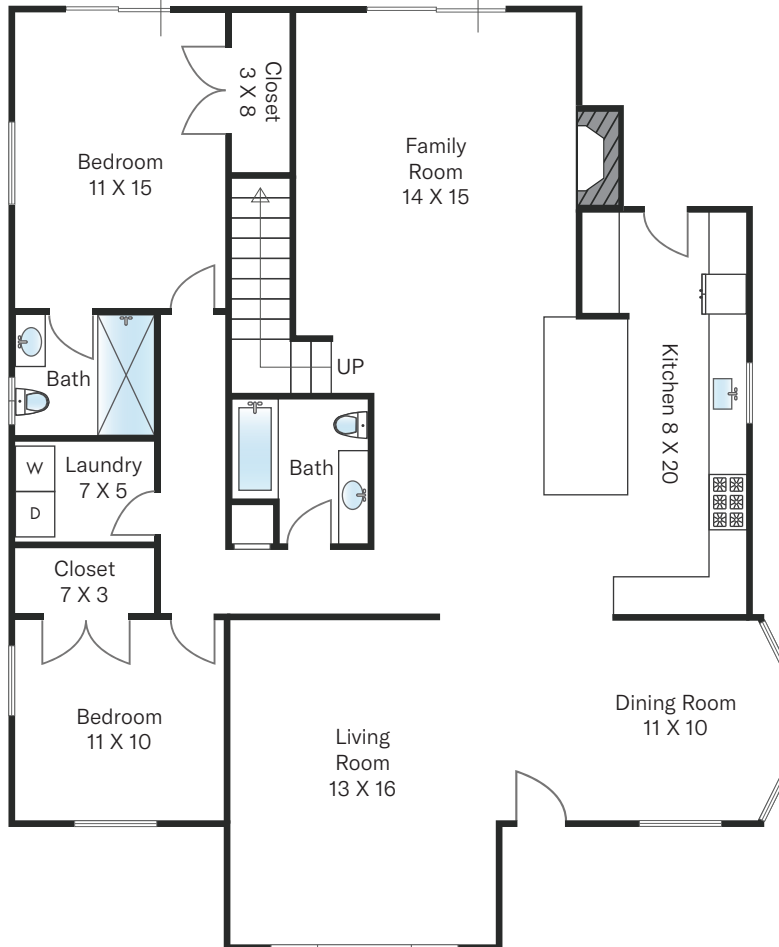

16762 OTSEGO ST.

ENCINO, CALIFORNIA 91436

Upper Level

ADU - Upper Level

ADU - Lower Level

Main Level

Square Footage Calculations

Main Level- 836 SQ FT
Upper Level - 1626 SQ FT
ADU Lower - 370 SQ FT
ADU Upper - 370 SQ FT
Total Finished Area - 3,202 SQ FT

*All sizes are estimates . While deemed reliable, all buyers should verify square footage. www.floorplandrawings.com