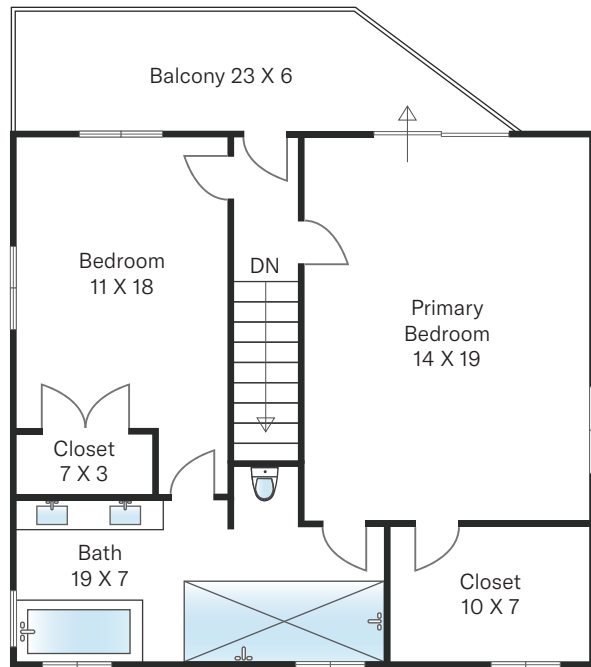

16762 OTSEGO ST.

ENCINO, CALIFORNIA 91436

Upper Level

ADU - Upper Level

ADU - Lower Level

Main Level

Square Footage Calculations

Main Level- 836 SQ FT
Upper Level - 1626 SQ FT
ADU Lower - 370 SQ FT
ADU Upper - 370 SQ FT
Total Finished Area - 3,202 SQ FT

*All sizes are estimates . While deemed reliable, all buyers should verify square footage. www.floorplandrawings.com