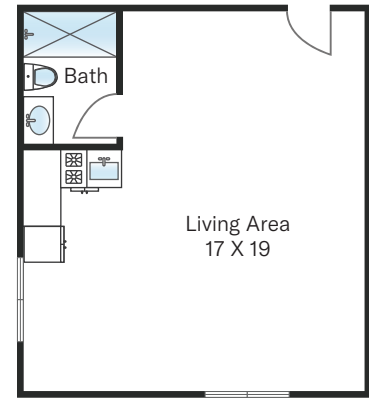

16762 OTSEGO ST.

ENCINO, CALIFORNIA 91436

Upper Level

ADU - Upper Level

ADU - Lower Level

Main Level

Square Footage Calculations

Main Level- 836 SQ FT
Upper Level - 1626 SQ FT
ADU Lower - 370 SQ FT
ADU Upper - 370 SQ FT
Total Finished Area - 3,202 SQ FT

*All sizes are estimates . While deemed reliable, all buyers should verify square footage. www.floorplandrawings.com