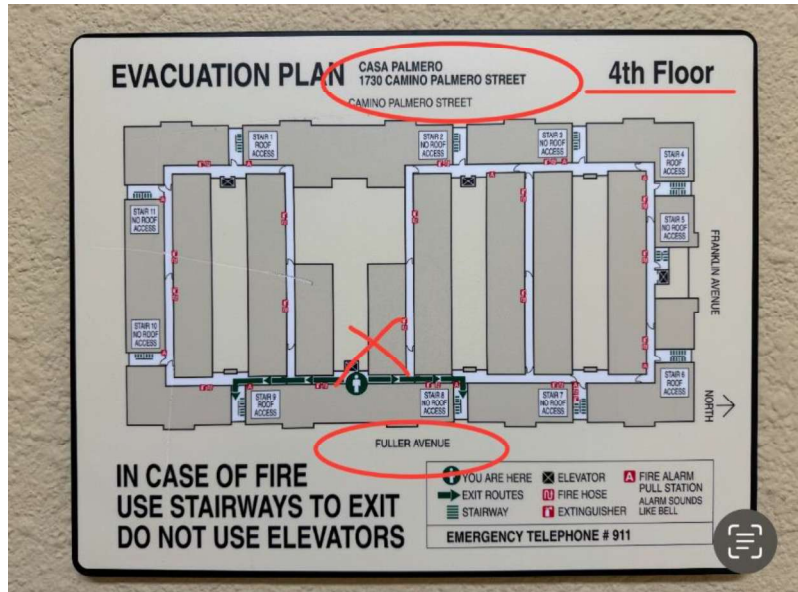

Lock Box and Garage Parking Instructions for 1735 N Fuller Unit 425, Hollywood Hills

SR26061279

Supra Lockbox is on Fuller Ave at the lobby entrance.

silver key opens garage gate, calls the elevator, opens all lobby doors, clubhouse and gym.

Take G1 down to the assigned tandem parking spaces for unit 425.

Park in spaces 23 and 24.

You must use the same silver key to “call” the elevator from the garage level.

Use the key AND press the call button. You must use a key to get from the garage into the building AND you must use the key to get back down to the garage.

As you exit the elevator, turn left and unit 425 is the 1st unit on the left.

Call box code is FITZ or 425 (it rings my phone so I can let people in should your clients arrive after you).

UNbranded video tour to send to clients.

https://youtu.be/l3TBd_YhrmQ

last revised 3/26/2026

Garage entrance is on Camino Palmero. Take G1 to get to tandem parking spots 23 and 24. If elevator is closed, walk across to spaces 123 and 125 to take the Camino Palmero elevator. Use the key to call the elevator.