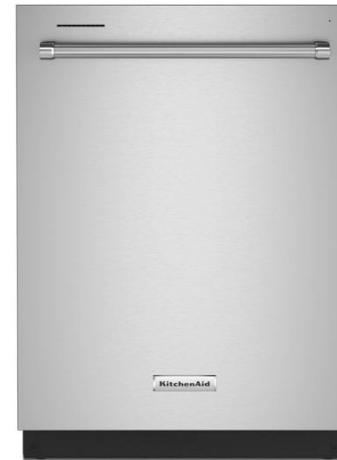

## 2 GAS COOKTOP

KitchenAid 36" Gas Cooktop  
Stainless Steel

## 3 COMBINATION WALL OVEN

KitchenAid 30" Combination  
Wall Oven  
Stainless Steel

## 4 DISHWASHER

KitchenAid 24" Dishwasher  
Stainless Steel

## 5 REFRIGERATION

KitchenAid 36" Freestanding  
Refrigerator  
Stainless Steel

1

2

3

4

5