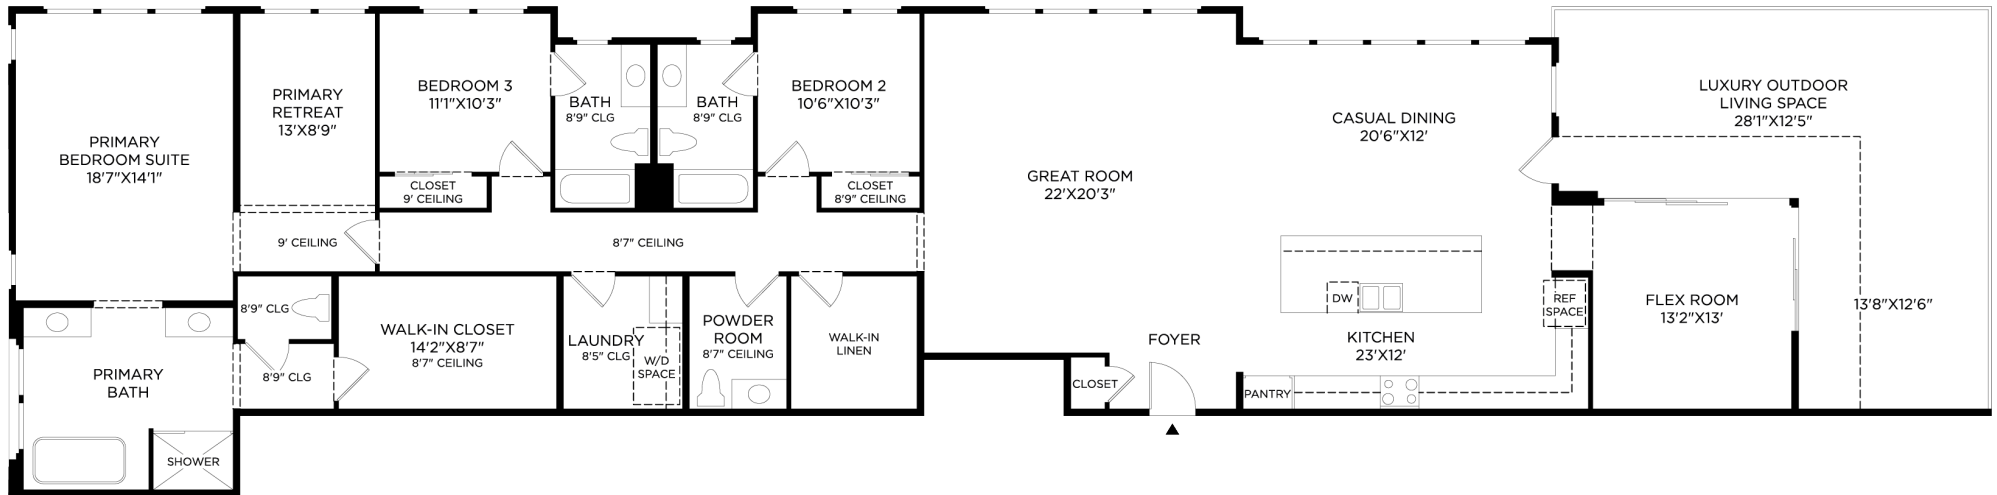

Designer Appointed Features | STRUCTURAL OPTIONS

Designer Appointed Features are home details and finishes curated by the talented design professionals responsible for the distinctive looks found in our model homes.

1 INTERIOR INSULATION PACKAGE

(not shown)

3 TILE SURROUND

(not shown)

2 TILE SURROUND

(not shown)

DRAFT