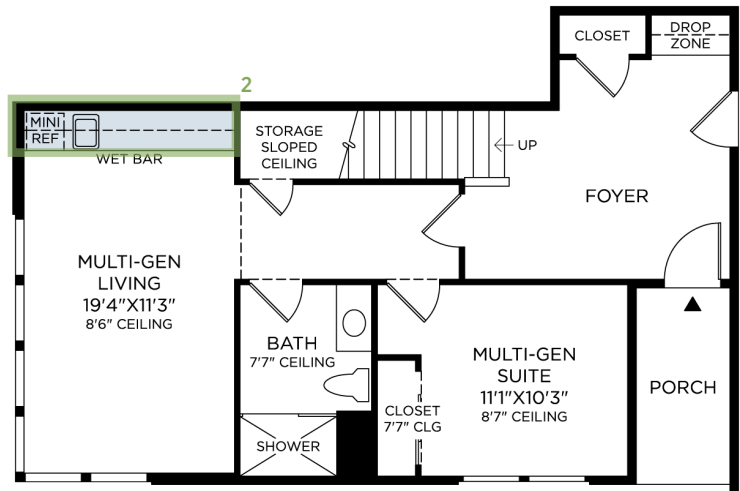

Designer Appointed Features | STRUCTURAL OPTIONS

Designer Appointed Features are home details and finishes curated by the talented design professionals responsible for the distinctive looks found in our model homes.

1 INTERIOR INSULATION PACKAGE

(not shown)

2 INTERIOR WET BAR

DRAFT