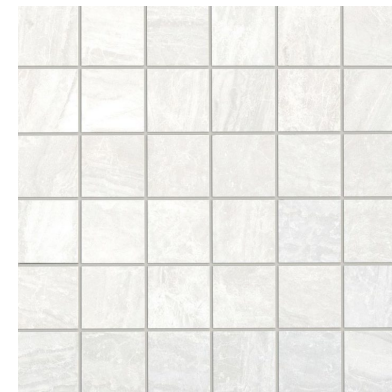

Designer Appointed Features | PRIMARY BATHROOM

Designer Appointed Features are home details and finishes curated by the talented design professionals responsible for the distinctive looks found in our model homes.

1 FAUCET

Kohler VENZA
Polished Chrome | Widespread

2 SINK

Kohler Caxton
White | Rectangle Undermount

3 SHOWER FIXTURES

Kohler VENZA
Polished Chrome

4 TOILET

Kohler Highline
White | Comfort Height | Cachet Quiet-Close

5 BATH ACCESSORIES

Franklin Brass Maxted
Polished Chrome | Towel, Hand-towel & Paper Holder

6 MIRROR

Included

7 COUNTERTOP

AZT Della Terra Quartz
Biancone | 1 1/2" Miter Edge

8 SHOWER WALLS - TILE

AZT Paloma
Cloud | 4"x16" Gloss

9 SHOWER FLOOR - TILE

AZT Cosmic
White | 2x2 Mesh

1

2

3

4

5

6

7

8

9

DRAFT