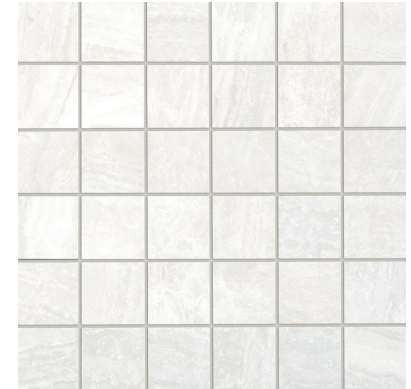

9 SHOWER FLOOR - TILE

AZT Cosmic
White | 2x2 Mesh

1

2

3

4

5

6