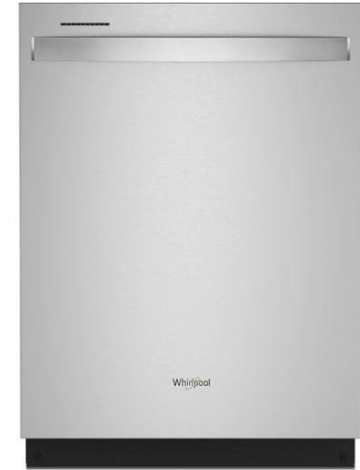

1 MICROWAVE

Whirlpool Range Microwave
Black & Stainless Steel

2 DISHWASHER

Whirlpool 26" Dishwasher
Stainless Steel

3 RANGE

Whirlpool 30" Range
Black & Stainless Steel

1

2