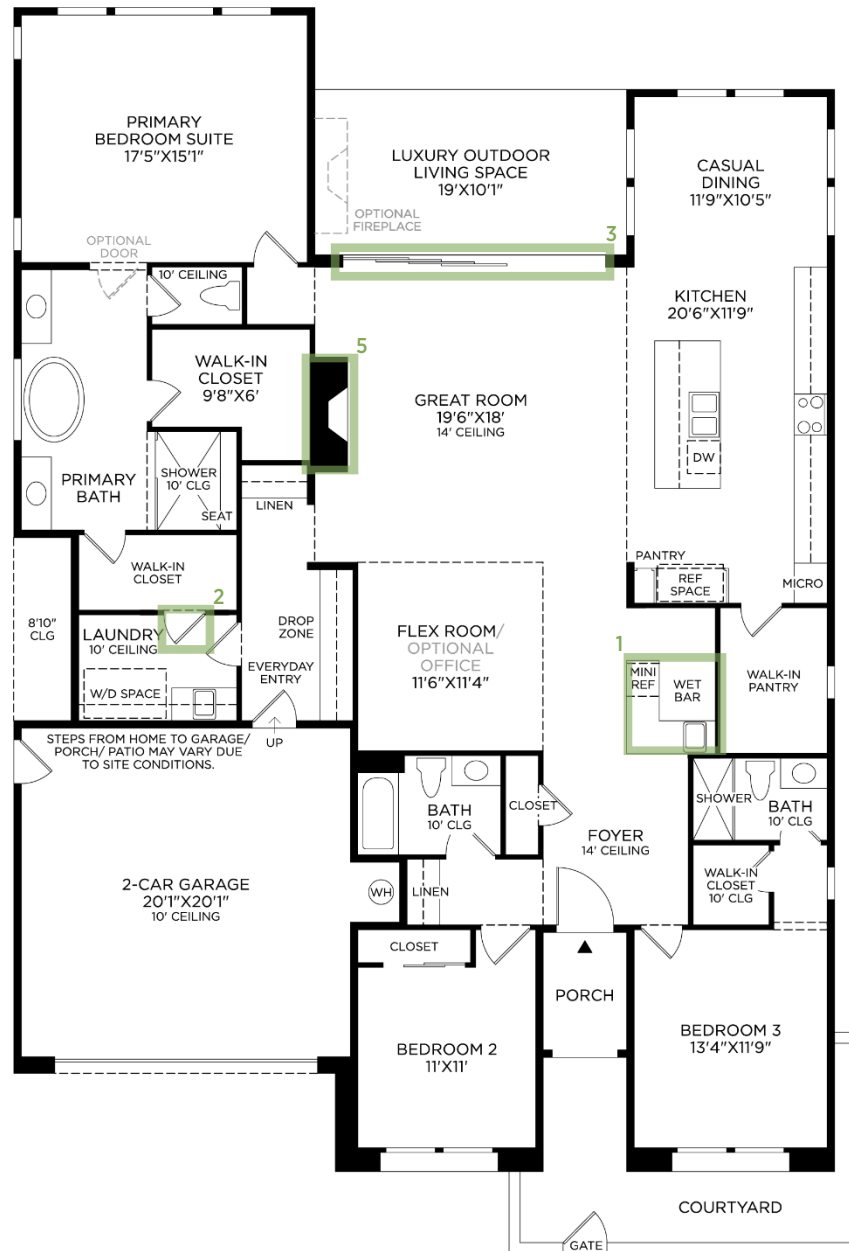

1 INTERIOR WET BAR

FLPN0001

2 ADDITIONAL ENTRY

FLPP0003

3 MULTI-SLIDE STACKED DOOR

EXDM0023

4 INTERIOR INSULATION PACKAGE

INUX0001 (not shown)

5 TRADITIONAL FIREPLACE - 42" SLIMLINE

FIRX0081

6 HYDRORAIL SHOWER COLUMN

PLMX0031 (not shown)

7 SOLAR BATTERY

MECN0020 (not shown)

Designer Appointed Features | INTERIOR SELECTIONS

Designer Appointed Features are home details and finishes curated by the talented design professionals responsible for the distinctive looks found in our model homes.