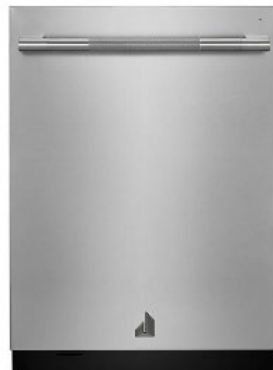

5 WALL OVEN

Jenn-Air
Stainless Steel | 30" Single Wall Oven

6 REFRIGERATOR

Jenn-Air
Stainless Steel | 48" Built-In Side-By-Side

1

2

3

4