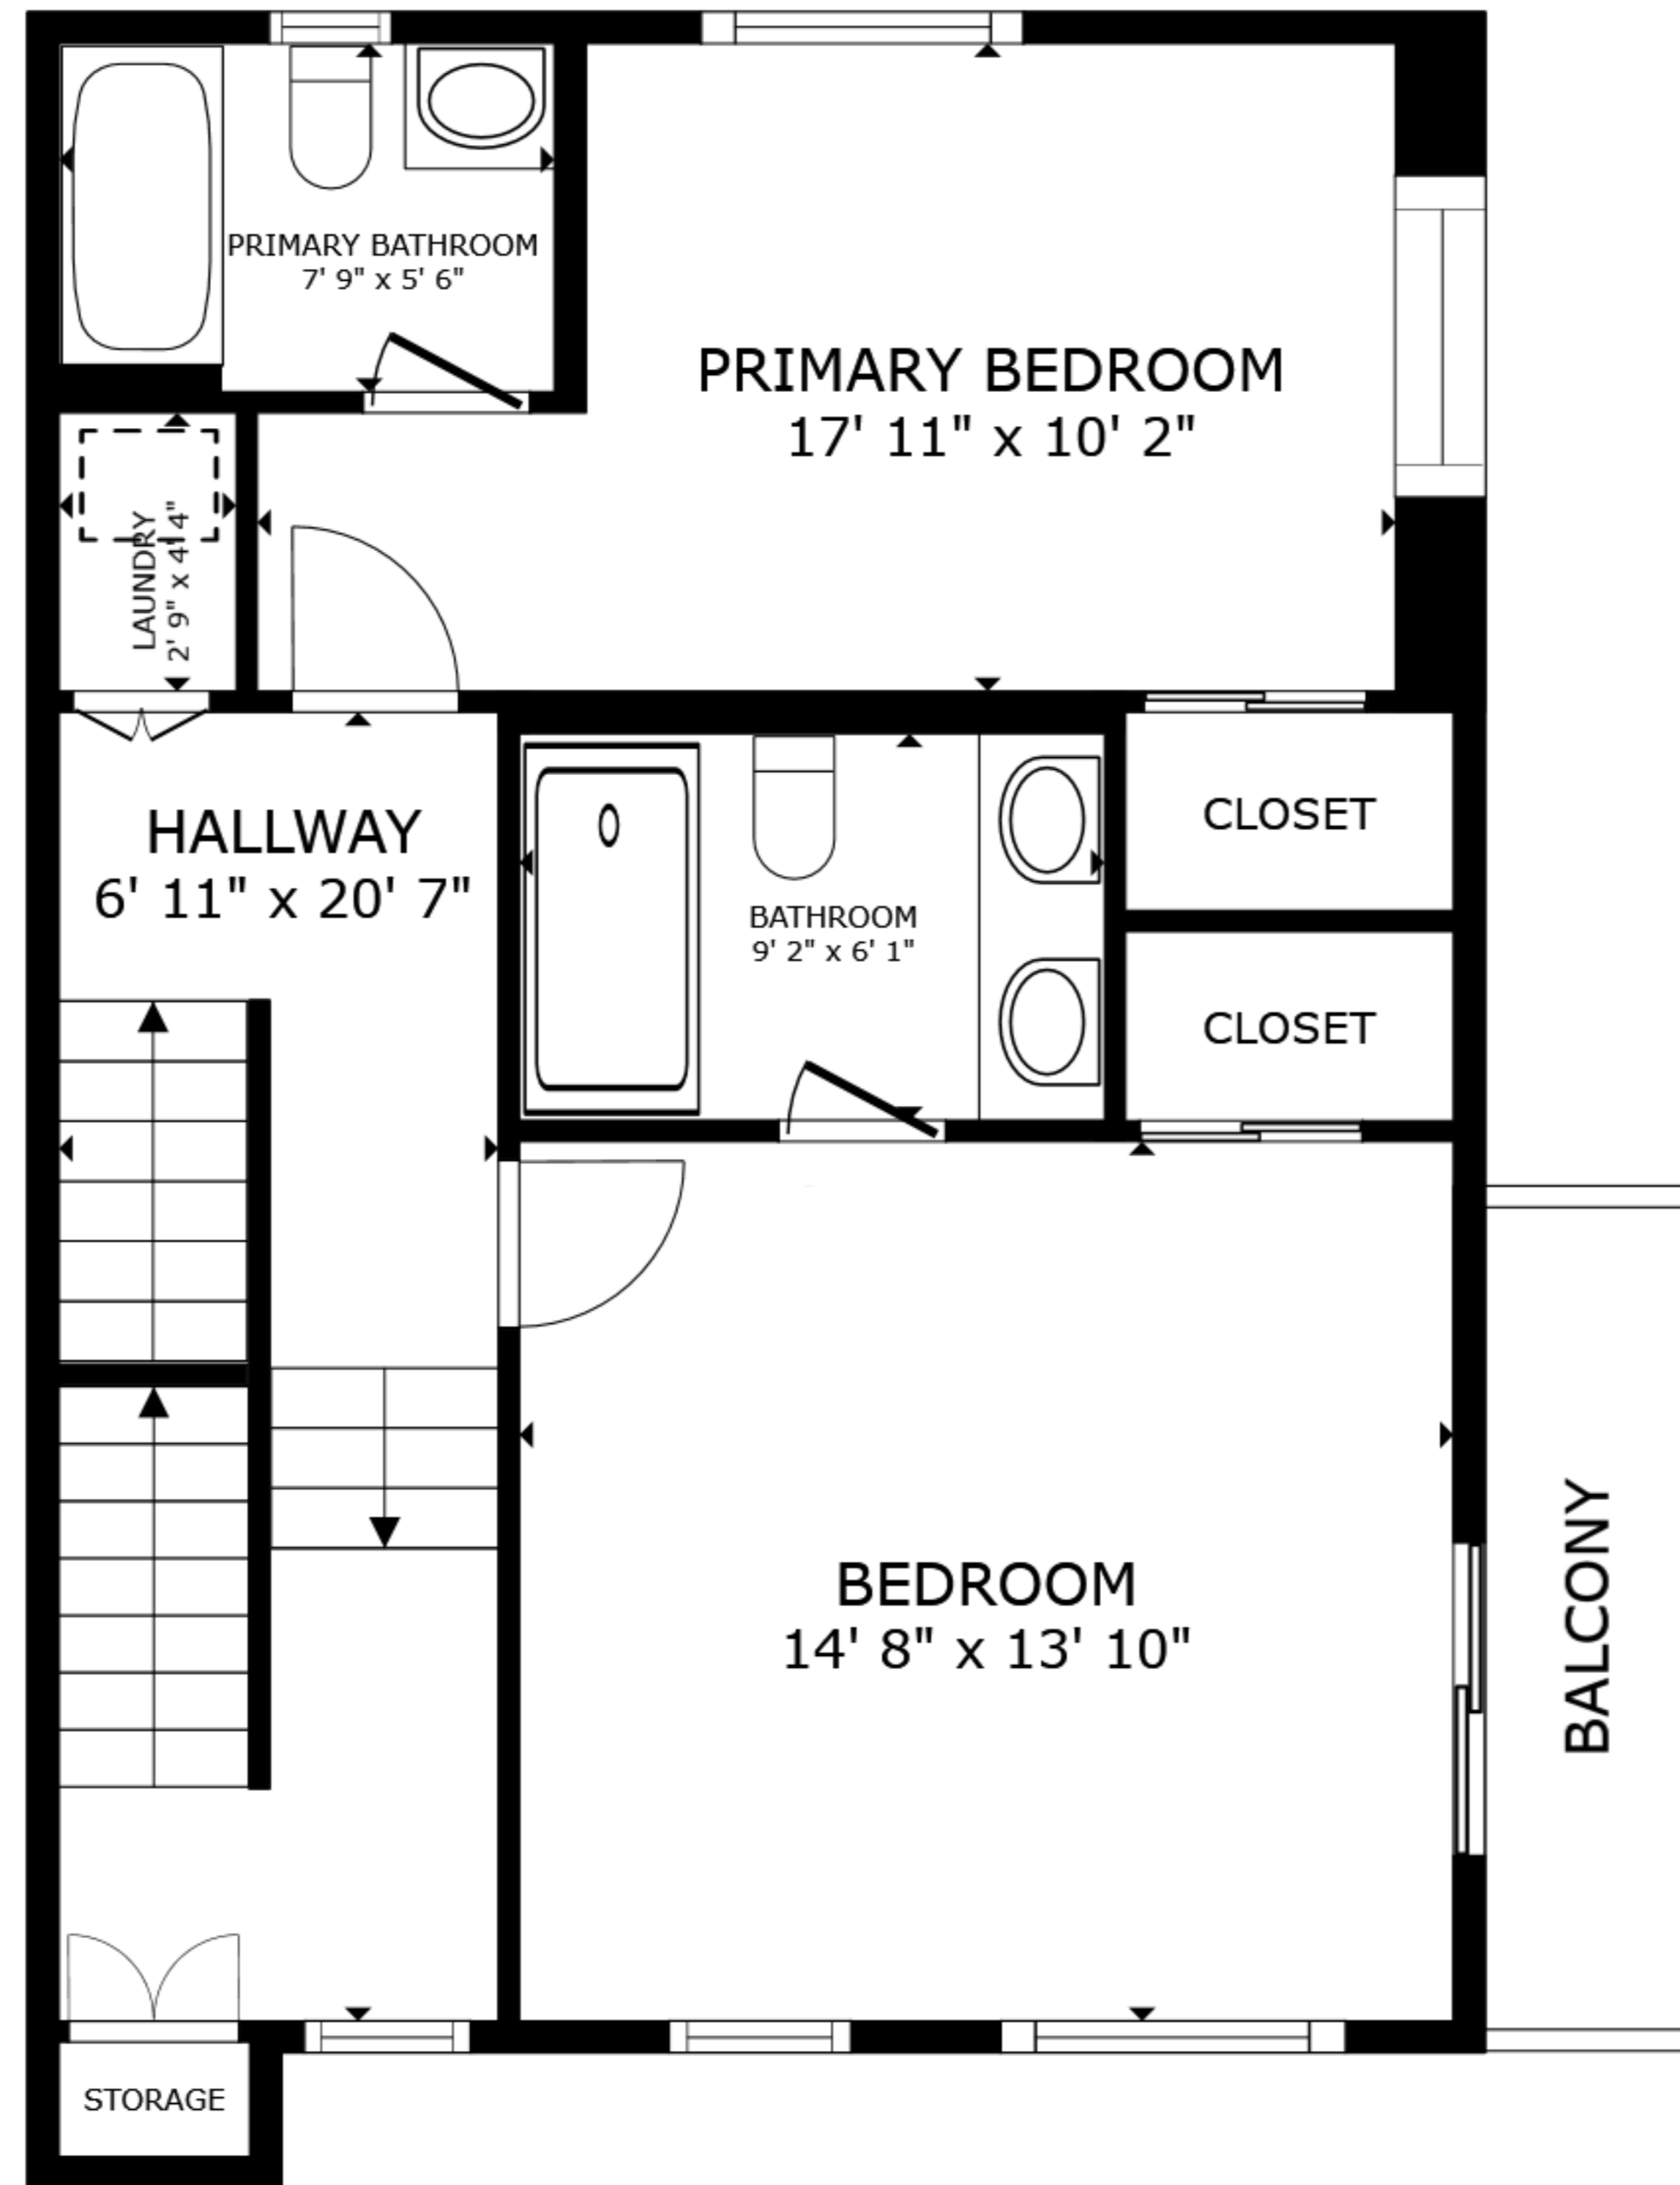

FLOOR 1

FLOOR 2

FLOOR 3

GROSS INTERNAL AREA
 FLOOR 1 563 sq.ft. FLOOR 2 677 sq.ft. FLOOR 3 62 sq.ft.
 EXCLUDED AREAS : BALCONY 38 sq.ft. BALCONY 41 sq.ft. BALCONY 680 sq.ft.
 TOTAL : 1,302 sq.ft.
 SIZES AND DIMENSIONS ARE APPROXIMATE, ACTUAL MAY VARY.