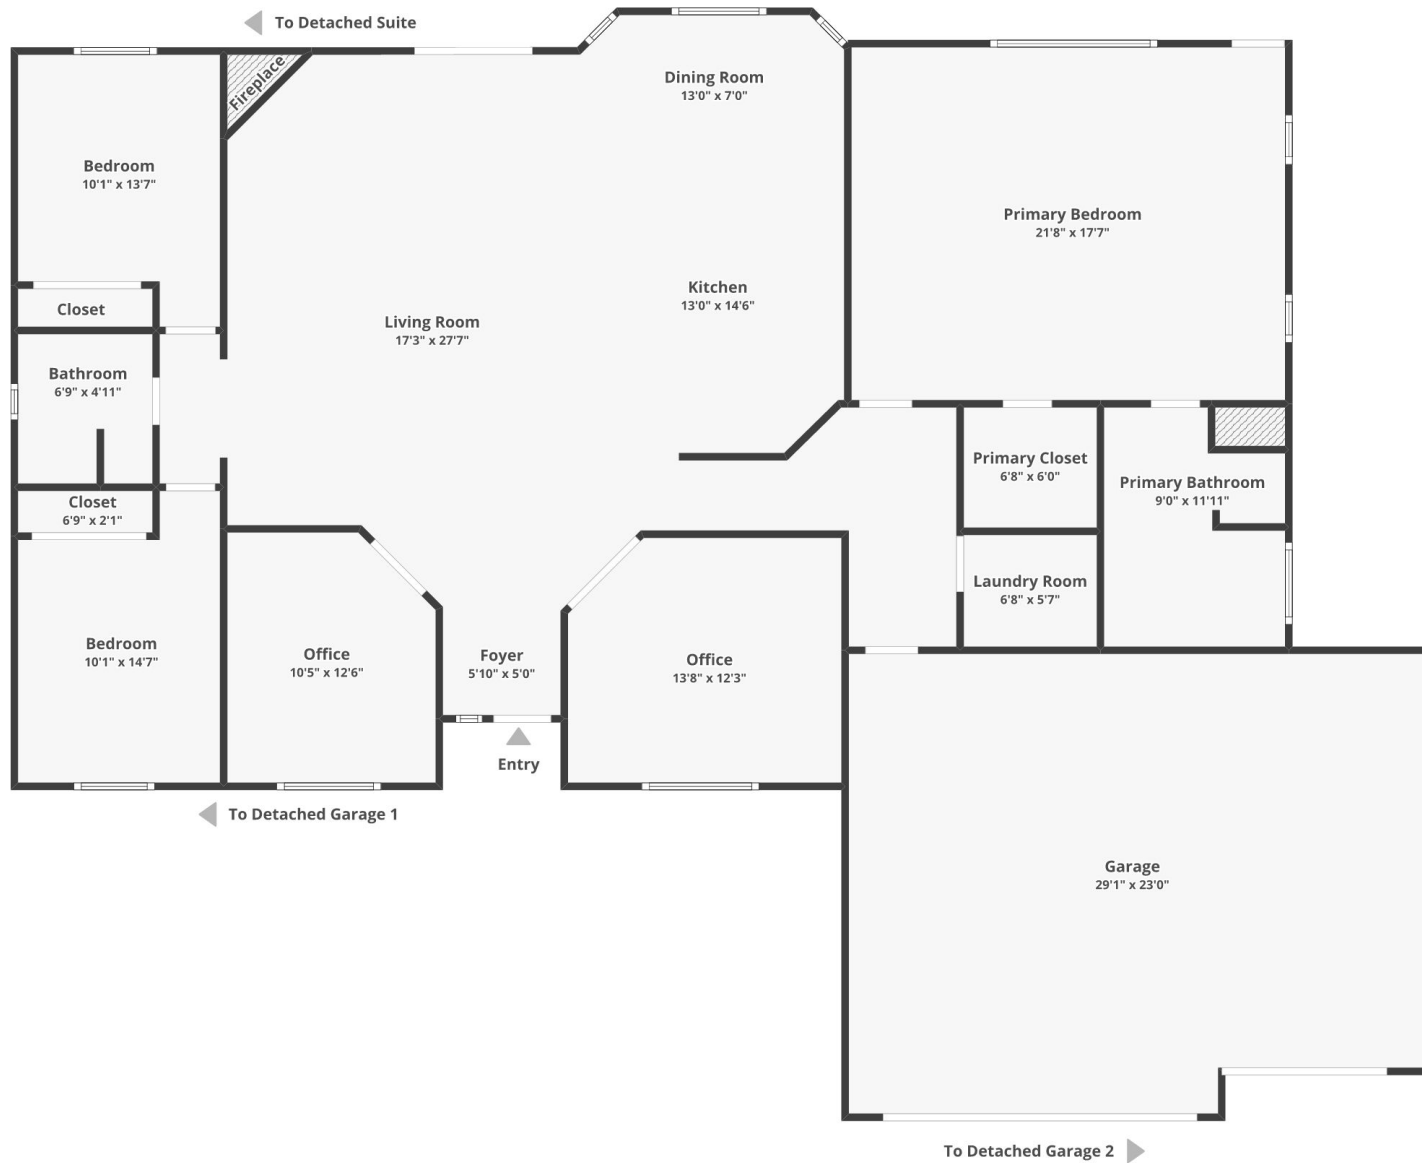

Main House

9071 Palomar Ave, Atascadero, CA 93422

Floor 1

Floor plans/tour cannot be used for building or design purposes. Sizes and dimensions are approximate.

Pool House

To Home

2nd Garage with Office

9071 Palomar Ave, Atascadero, CA 93422

Detached Garage 1

Floor plans/tour cannot be used for building or design purposes. Sizes and dimensions are approximate.

RV Barn

9071 Palomar Ave, Atascadero, CA 93422

Detached Garage 2

Floor plans/tour cannot be used for building or design purposes. Sizes and dimensions are approximate.