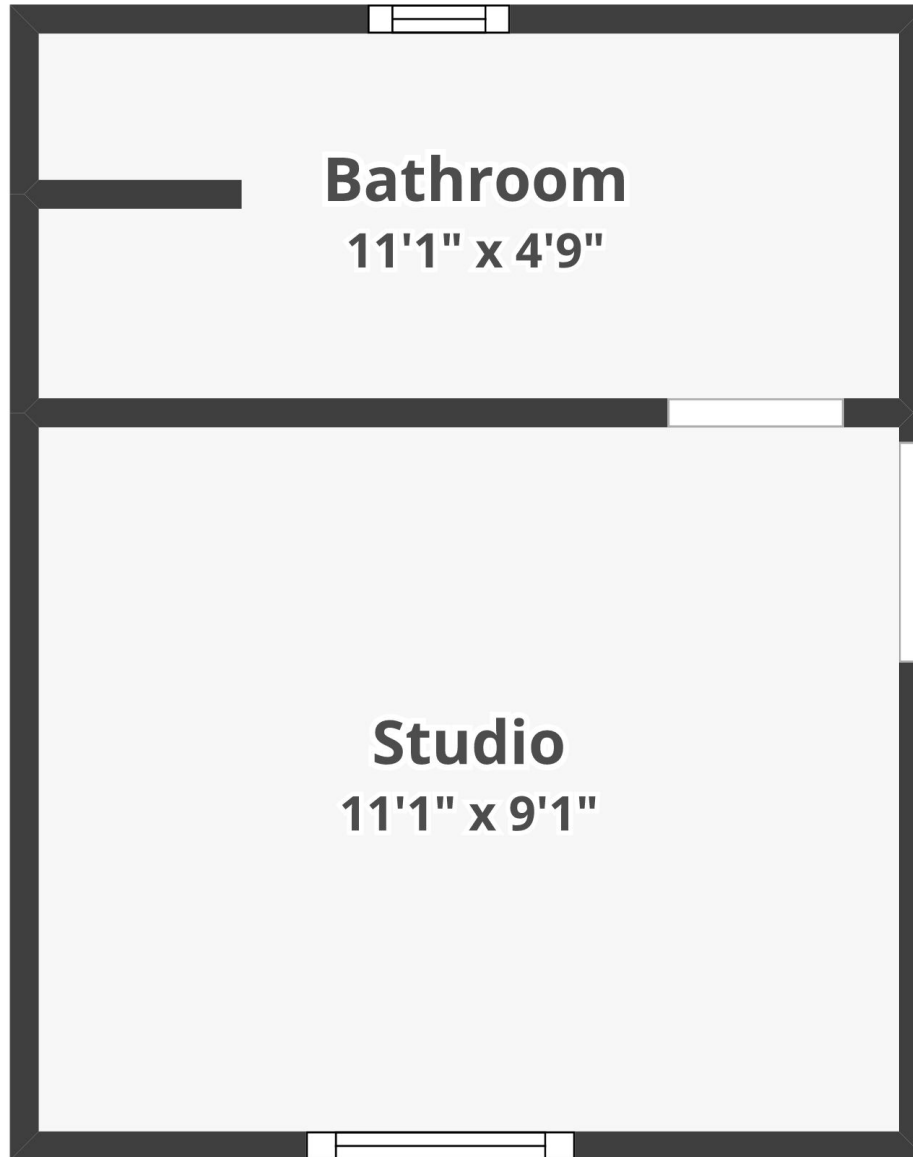

Main House

9071 Palomar Ave, Atascadero, CA 93422

Floor 1

Floor plans/tour cannot be used for building or design purposes. Sizes and dimensions are approximate.

Pool House

To Home

2nd Garage with Office

9071 Palomar Ave, Atascadero, CA 93422

Detached Garage 1

Floor plans/tour cannot be used for building or design purposes. Sizes and dimensions are approximate.

RV Barn

9071 Palomar Ave, Atascadero, CA 93422

Detached Garage 2

Floor plans/tour cannot be used for building or design purposes. Sizes and dimensions are approximate.