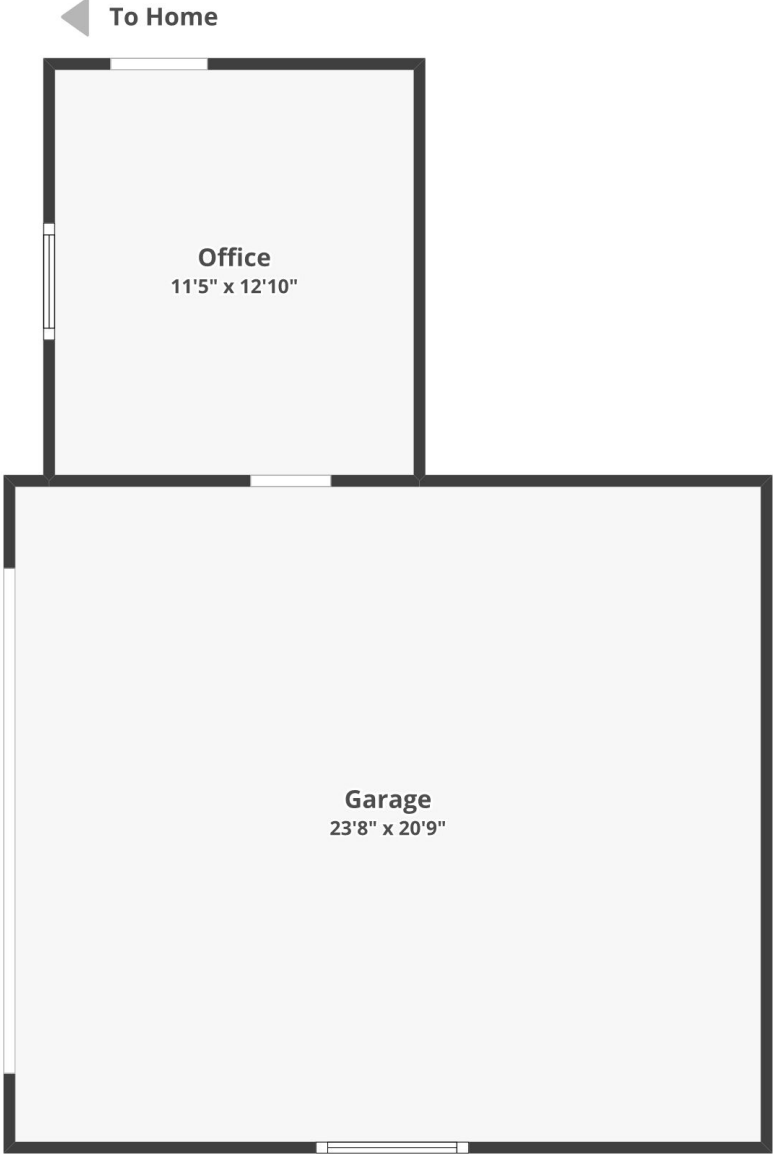

2nd Garage with Office

9071 Palomar Ave, Atascadero, CA 93422

Detached Garage 1