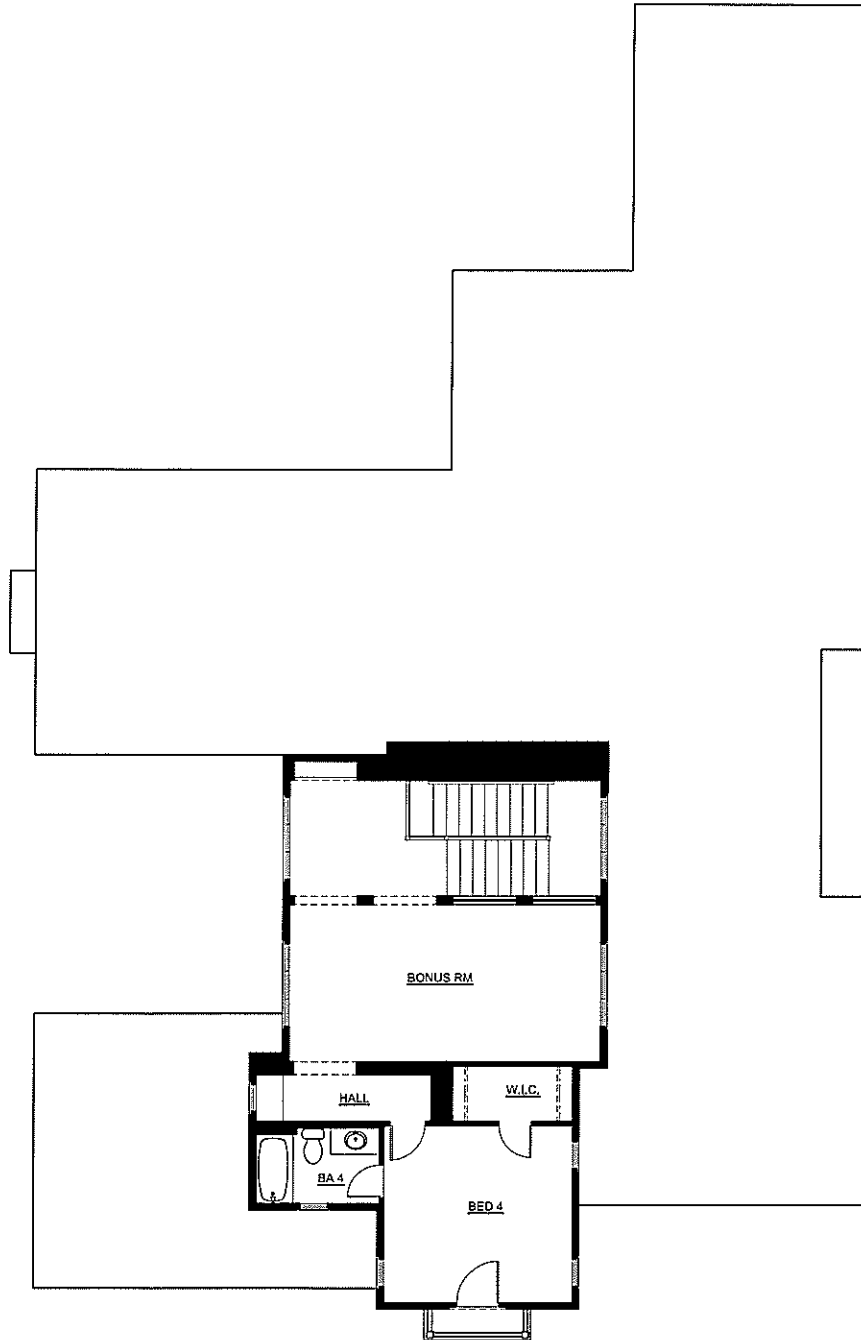

PRODUCT A RESIDENCE 2 FIRST FLOOR (REVERSE)

2A - 3,890 SQ.FT.  
 2D - 3,855 SQ.FT.  
 2E - 3,855 SQ.FT.

PRODUCT A RESIDENCE 2 SECOND FLOOR (REVERSE)

2A - 3,890 SQ.FT.

2D - 3,855 SQ.FT.

2E - 3,855 SQ.FT.