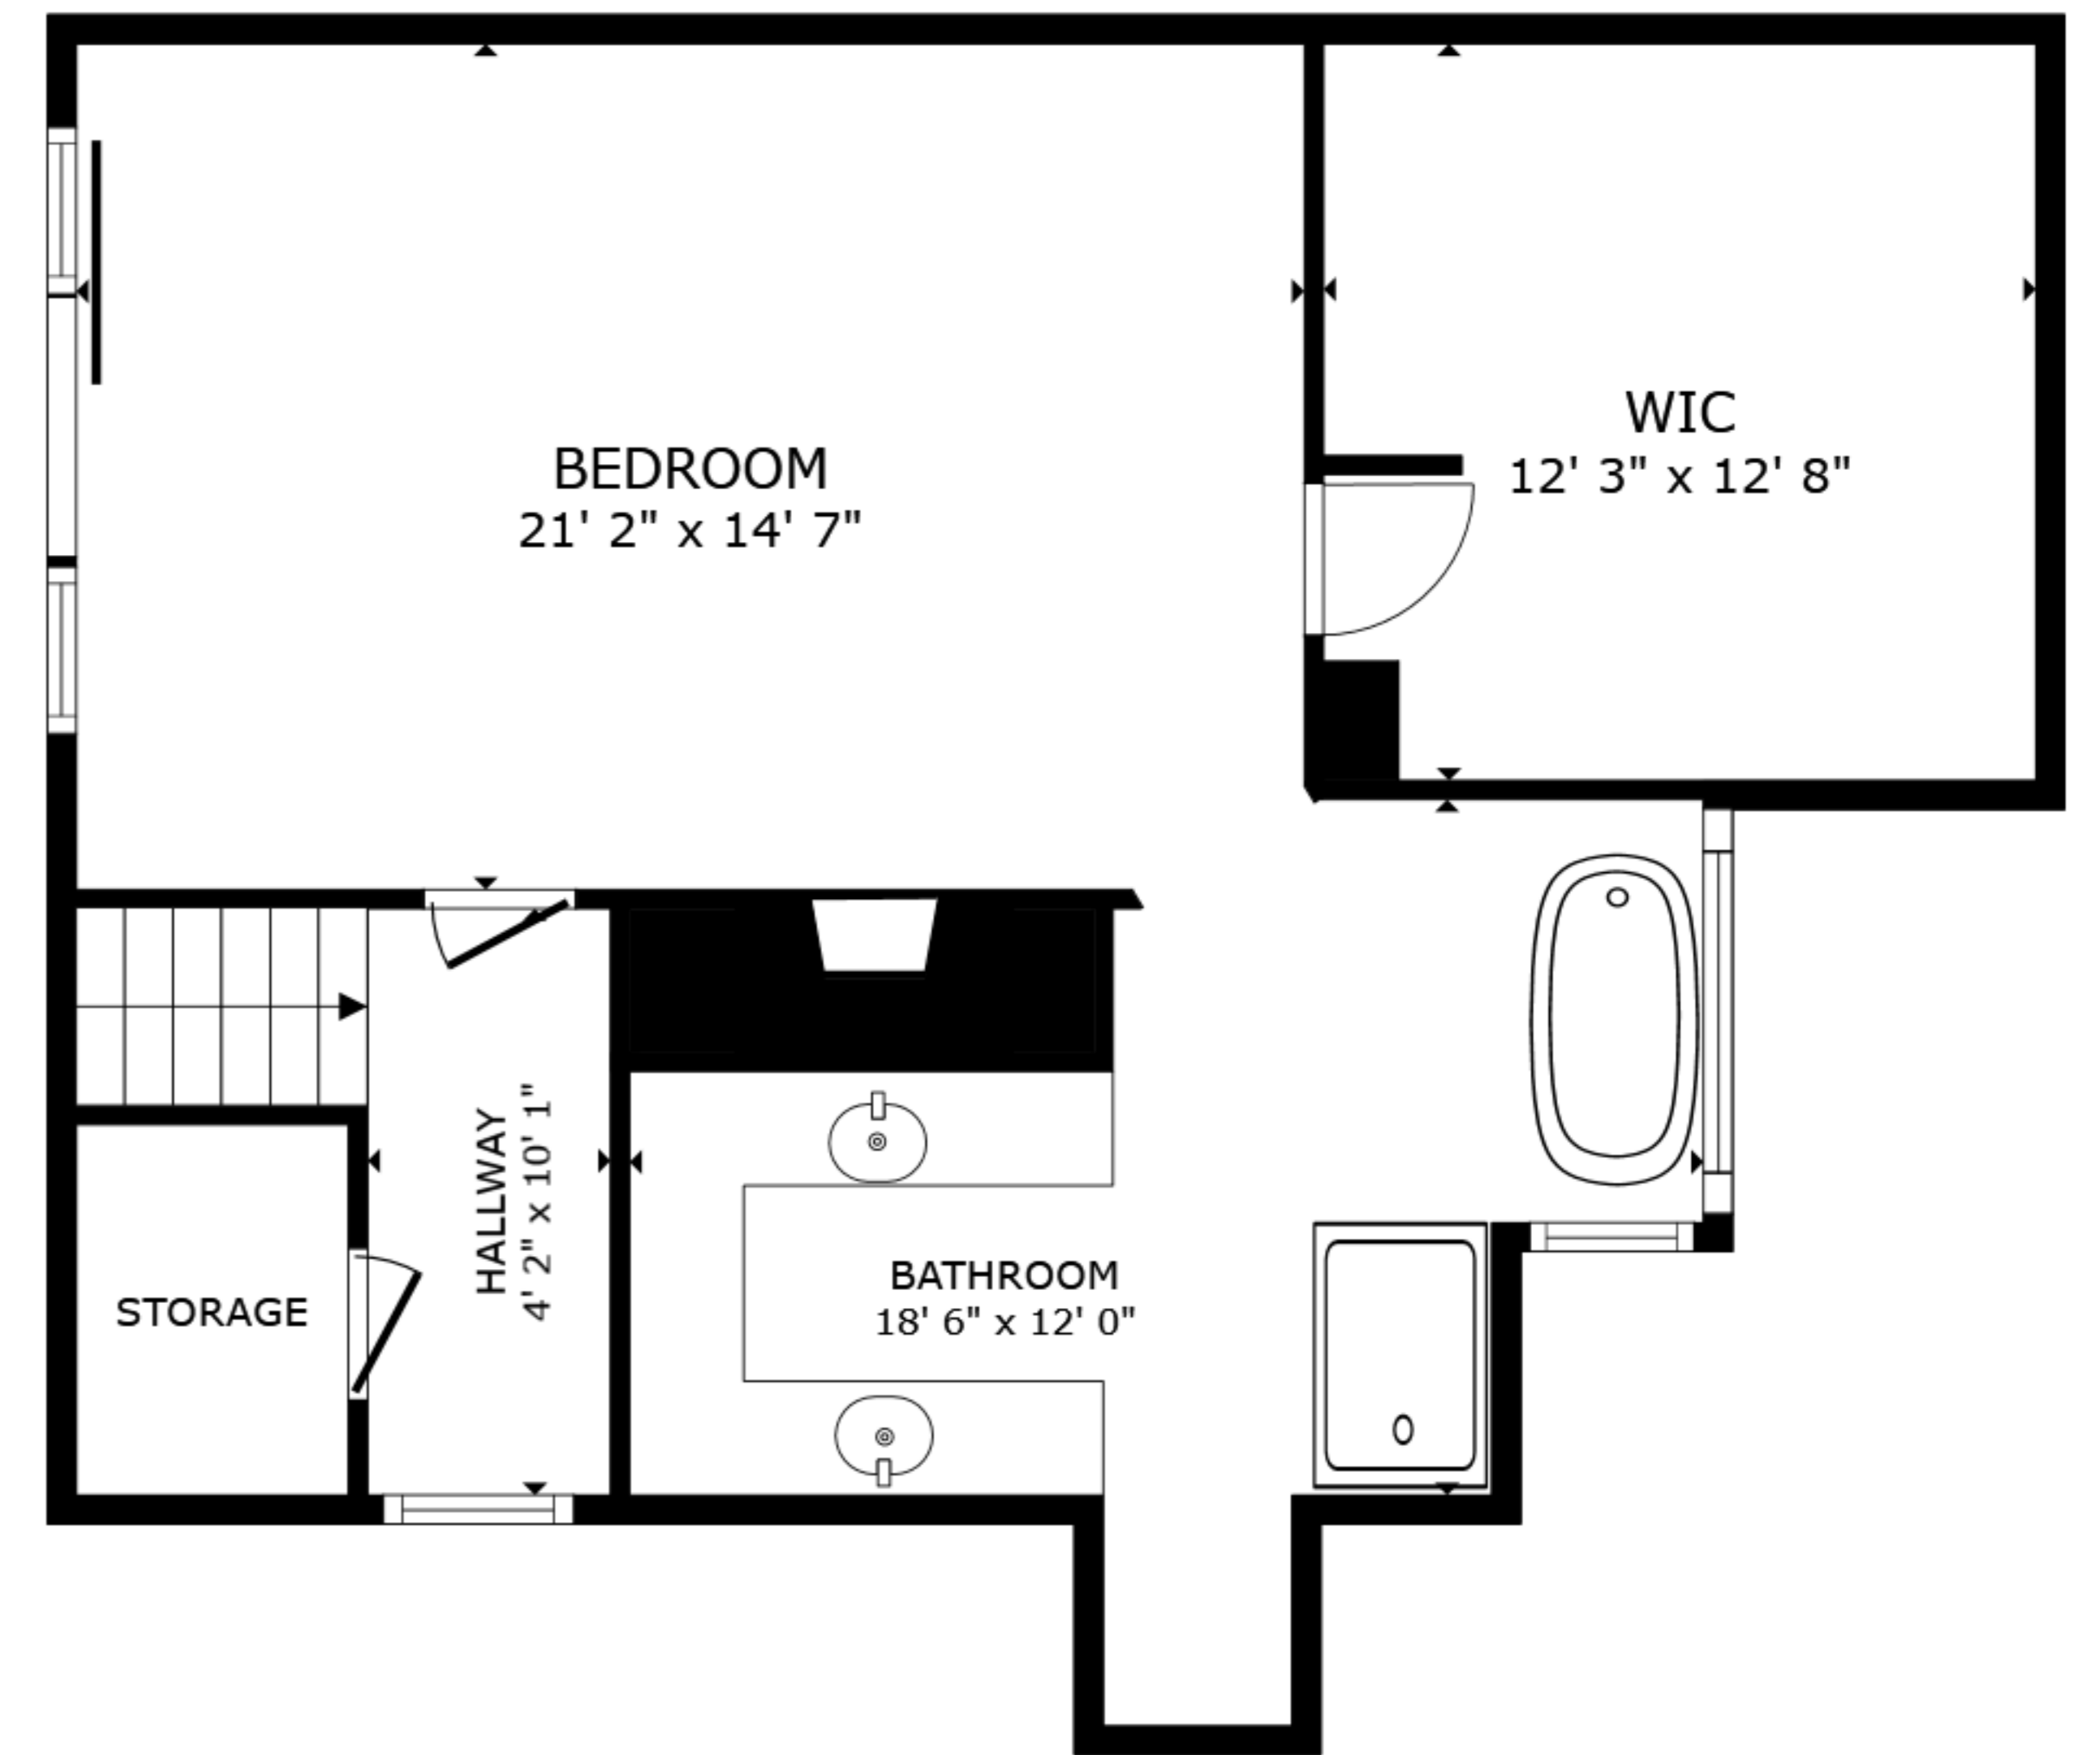

FLOOR 1

FLOOR 2

GROSS INTERNAL AREA
 FLOOR 1 2,094 sq.ft. FLOOR 2 771 sq.ft.
 TOTAL : 2,864 sq.ft.

SIZES AND DIMENSIONS ARE APPROXIMATE, ACTUAL MAY VARY.