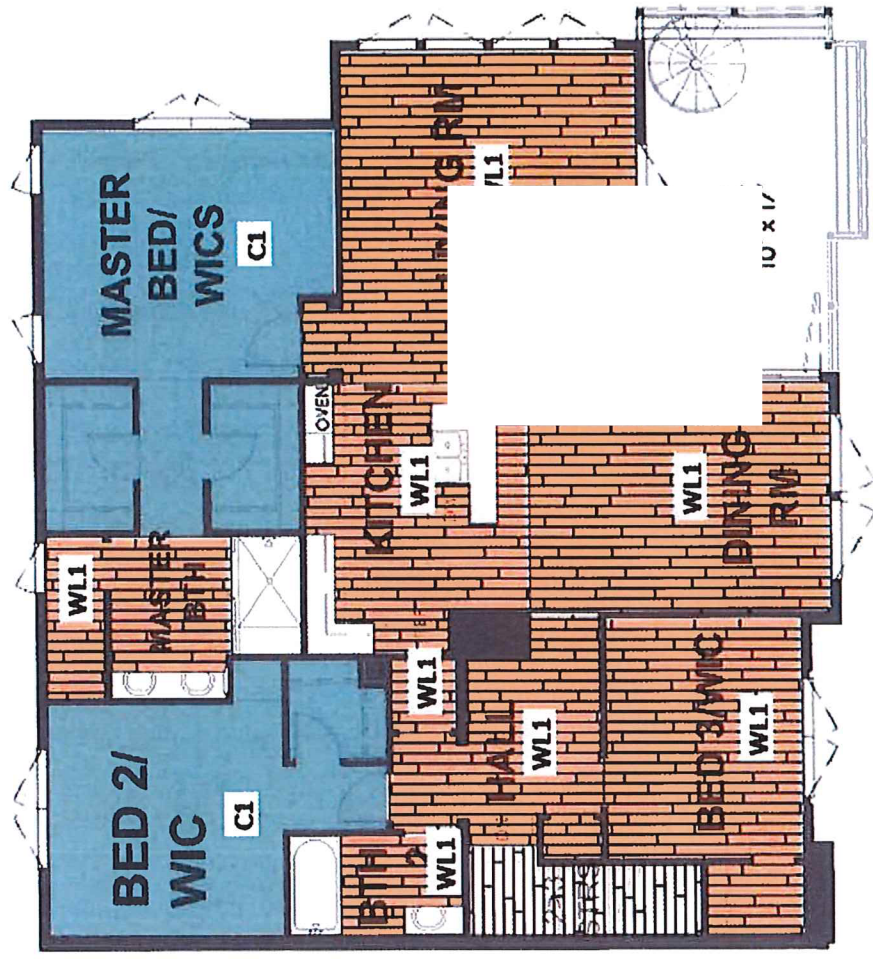

BUYER NAME: WAYNE WEBER BUYER SIGNATURE:

ADDRESS: 1309 Doheny Way

C1	Carpet	TUFTEX-C	CORTEZ	Plymouth	C: CARPET	CBP 183 PRISM CH
T1	Tile	AZT-T	Porta Nuova 6 1/2 x 40	Querica	S/T PLANK: FRONT TO BACK	
T2	Tile	TRIWEST-	Porta Nuova 6 1/2 x 40	Querica	S/T PLANK: SIDE TO SIDE <->	
WL1	Fliing		Conquest 9 x 72 (Pad A)	Triumph	W/L: FRONT TO BACK	
WL2	Fliing		Conquest 9 x 72 (Pad A)	Triumph	W/L: SIDE TO SIDE <->	