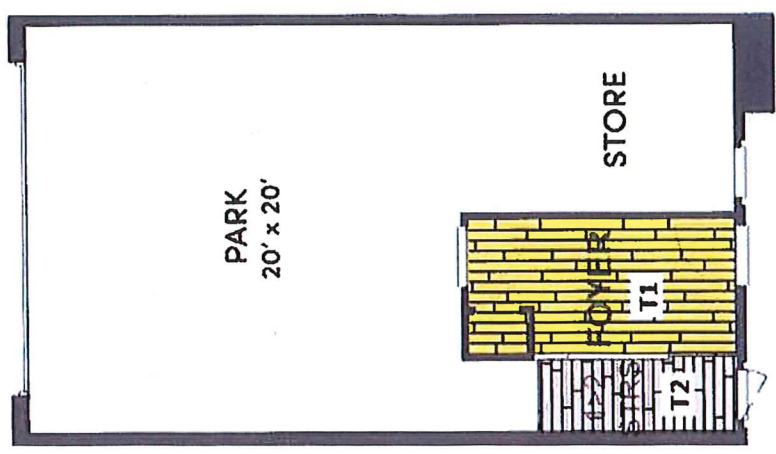

BUYER NAME: WAYNE WEBER BUYER SIGNATURE:

ADDRESS: 1309 Doheny Way

C1	Carpet	TUFTEX-C	CORTEZ	Plymouth	C: CARPET	CBP 183 PRISM CH
T1	Tile	AZT-T	Porta Nuova 6 1/2 x 40	Querica	S/T PLANK: FRONT TO BACK	
T2	Tile	TRIWEST-	Porta Nuova 6 1/2 x 40	Querica	S/T PLANK: SIDE TO SIDE <->	
WL1	Fliing		Conquest 9 x 72 (Pad A)	Triumph	W/L: FRONT TO BACK	
WL2	Fliing		Conquest 9 x 72 (Pad A)	Triumph	W/L: SIDE TO SIDE <->	