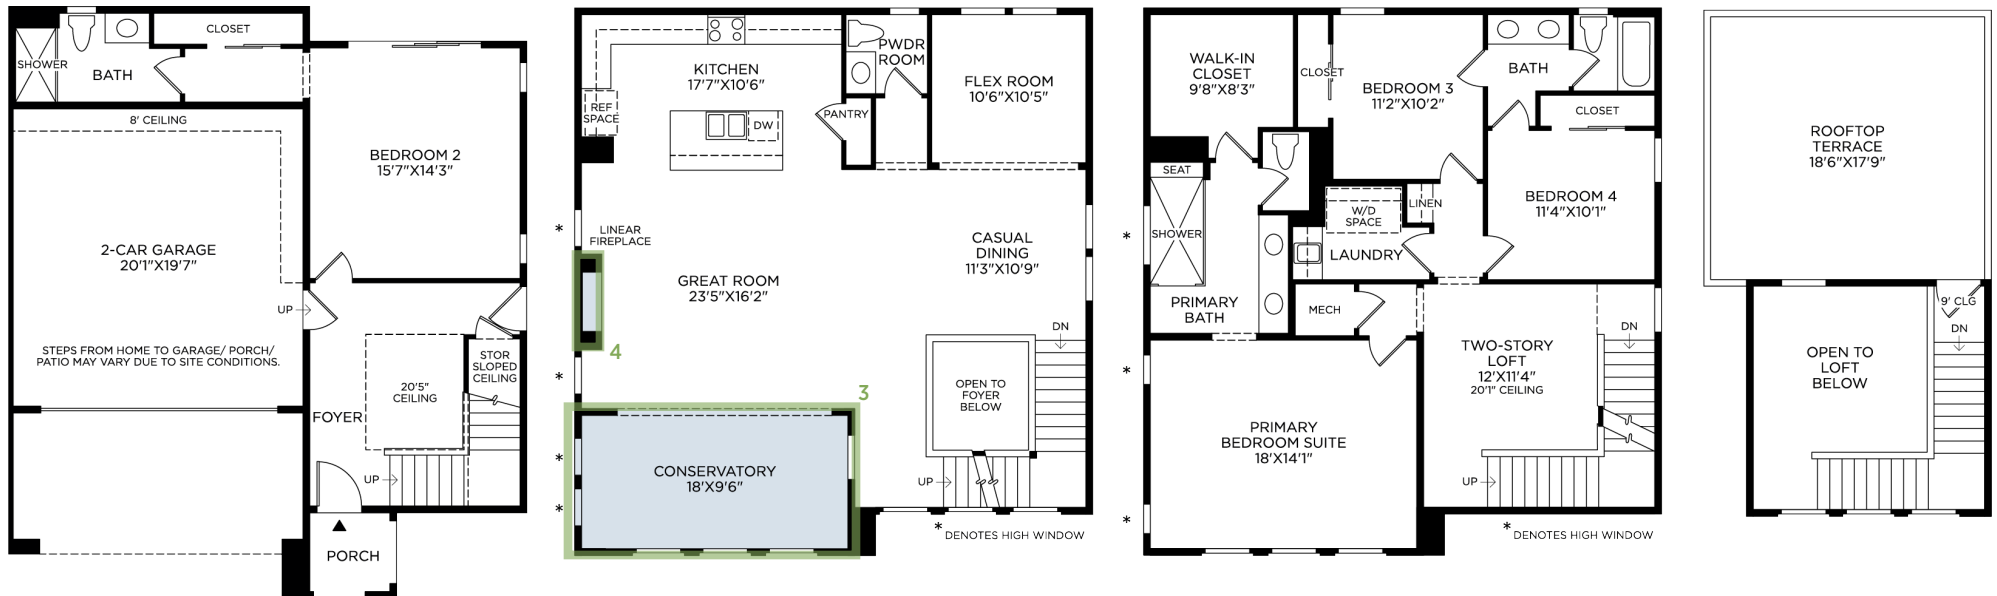

Designer Appointed Features | STRUCTURAL OPTIONS

Designer Appointed Features are home details and finishes curated by the talented design professionals responsible for the distinctive looks found in our model homes.

1 INTERIOR INSULATION PACKAGE

INUX0001 (not shown)

3 CONSERVATORY

FLPF0003

2 HYDRORAIL SHOWER COLUMN

PLMX0031 (not shown)

4 LINEAR FIREPLACE 48" PRIMO II

FIRX0145