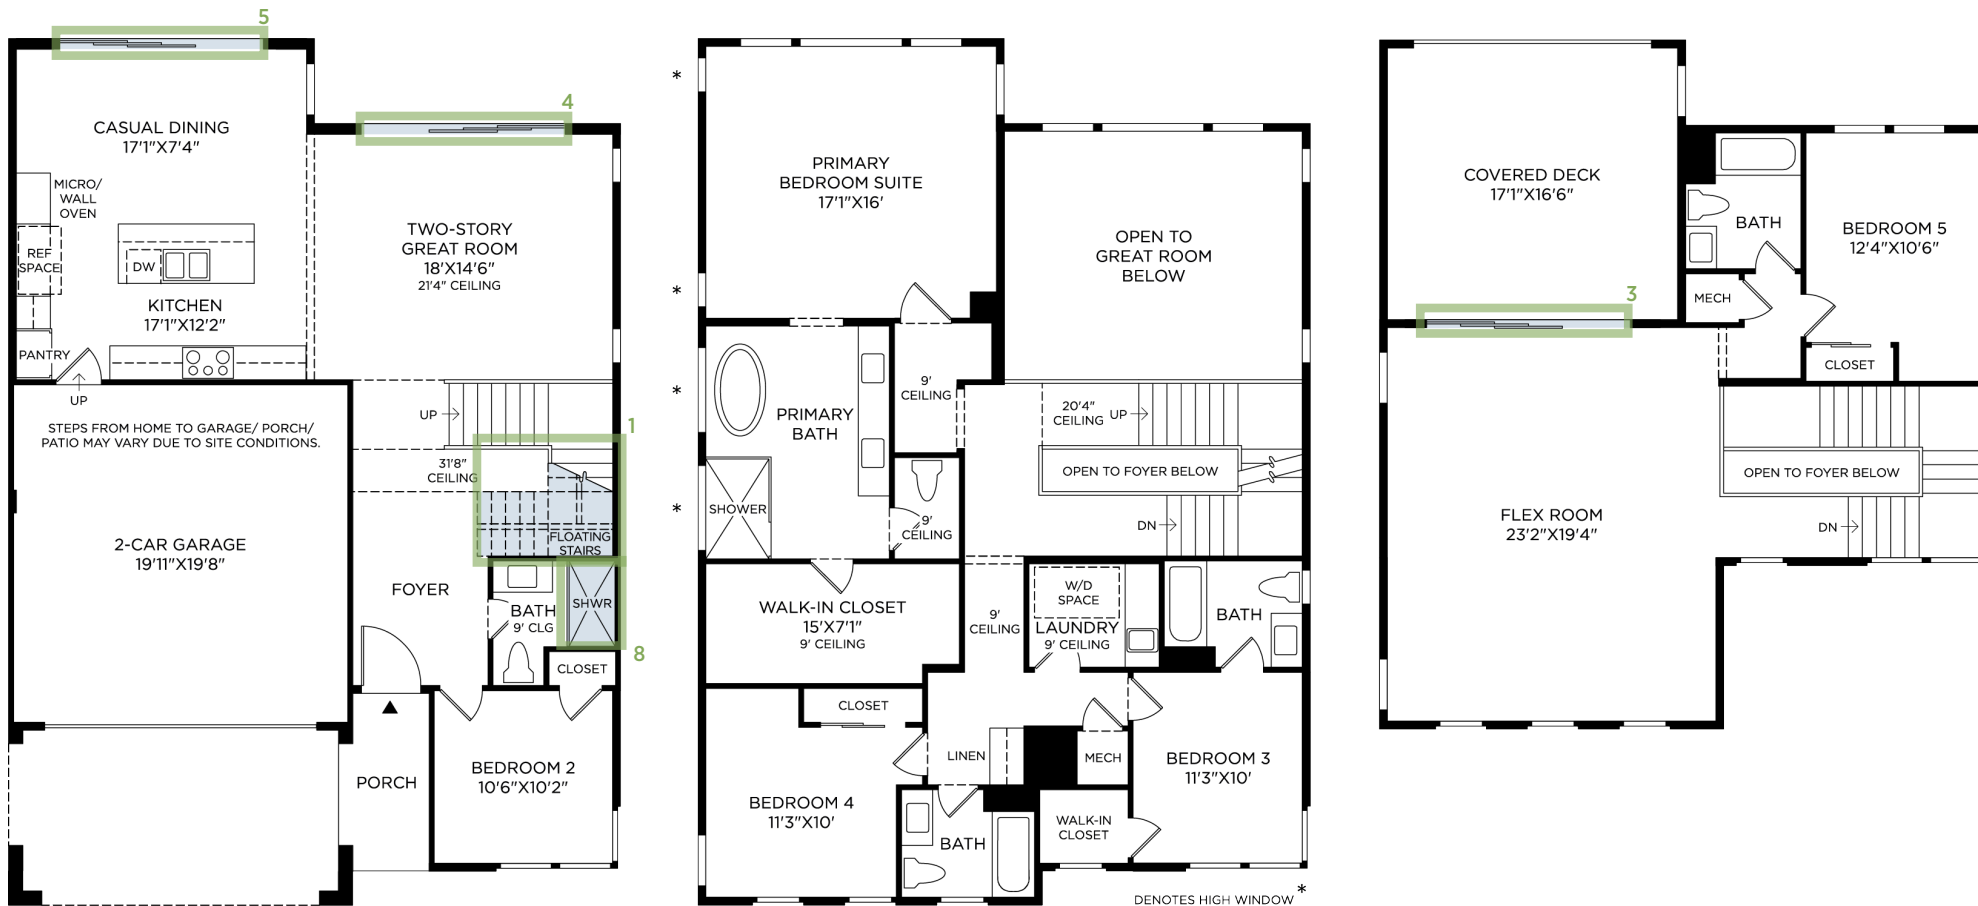

Designer Appointed Features | STRUCTURAL OPTIONS

Designer Appointed Features are home details and finishes curated by the talented design professionals responsible for the distinctive looks found in our model homes.

1 FLOATING STAIRS

3 MULTI-SLIDE STACKED DOOR 12X8 COVERED DECK

5 MULTI-SLIDE STACKED DOOR 12X8 CASUAL DINING

7 HYDRORAIL SHOWER COLUMN
(not shown)

2 FULL GLASS GARAGE DOOR
(not shown)

4 MULTI-SLIDE STACKED DOOR 12X8 GREAT ROOM

6 INTERIOR INSULATION PACKAGE
(not shown)

8 TILE SHOWER REPLACES TUB