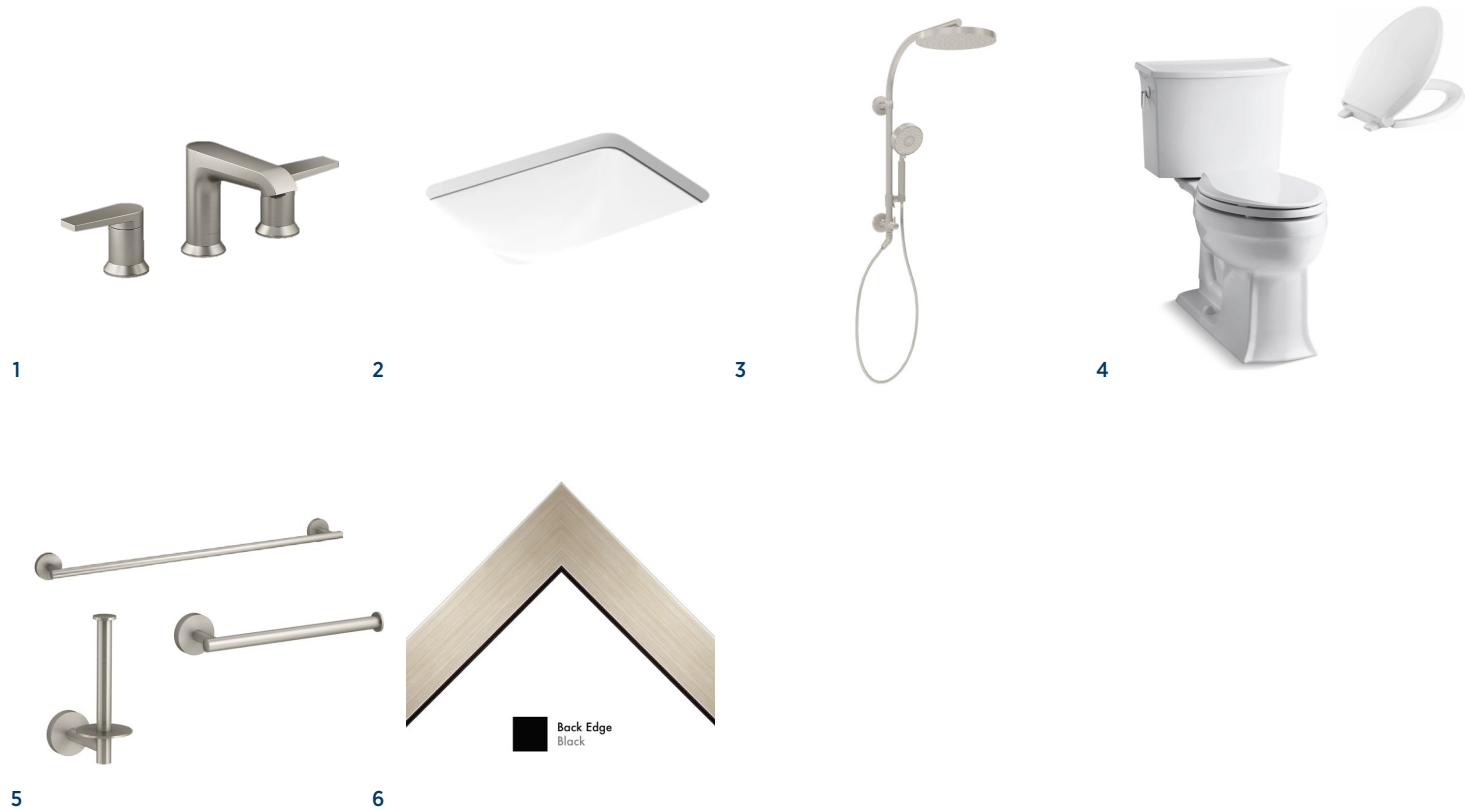

5 BATH ACCESSORIES

Kohler Elate
Brushed Nickel | Towel Bar, Towel Arm, & TP Holder

6 MIRROR

Solstice Frame
Brushed Silver

Designer Appointed Features | HALL BATH 3rd FLOOR

Designer Appointed Features are home details and finishes curated by the talented design professionals responsible for the distinctive looks found in our model homes.

5 BATH ACCESSORIES

Kohler Elate
Brushed Nickel | Towel Bar, Towel Arm, & TP Holder

6 MIRROR

Solstice Frame
Brushed Silver

Designer Appointed Features | PRIMARY BATHROOM

Designer Appointed Features are home details and finishes curated by the talented design professionals responsible for the distinctive looks found in our model homes.

1 FAUCET

Kohler Hint
Brushed Nickel

2 SINK

Kohler Caxton
White | Undermount

3 SHOWER FIXTURES

Kohler Hydorrail
Brushed Nickel

4 TOILET

Kohler Archer
White | Quiet Close Seat

5 BATH ACCESSORIES

Kohler Elate
Brushed Nickel | Towel Bar, Towel Arm, & TP Holder

6 MIRROR

Solstice Frame
Brushed Silver

Designer Appointed Features | LAUNDRY

Designer Appointed Features are home details and finishes curated by the talented design professionals responsible for the distinctive looks found in our model homes.