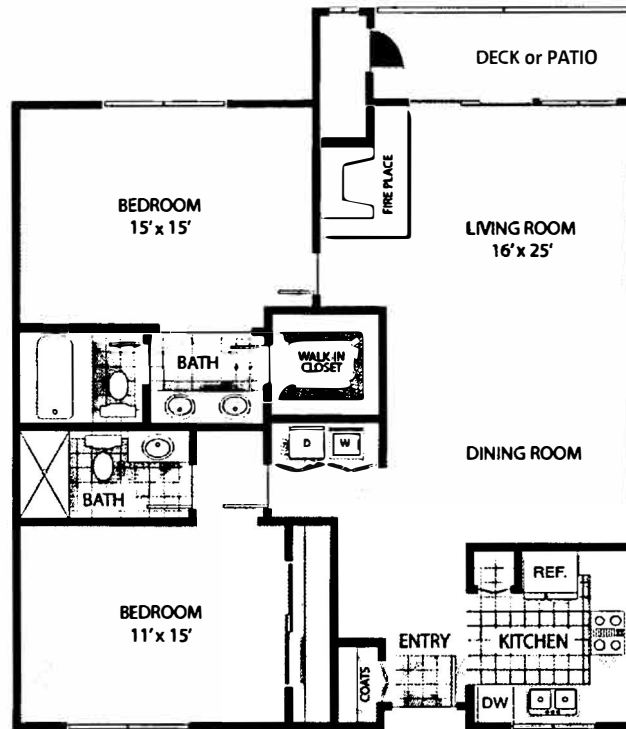

UNIT 3 & 3.1

2 Bedroom, 2 Bath

3: approx. 1,098 Sq. Ft.
3.1: approx. 1,098 Sq. Ft.

Dimensions and floor plan layouts are approximate. Images are for illustrative purposes only.

Variations in square footage are due to measurements of common walls.