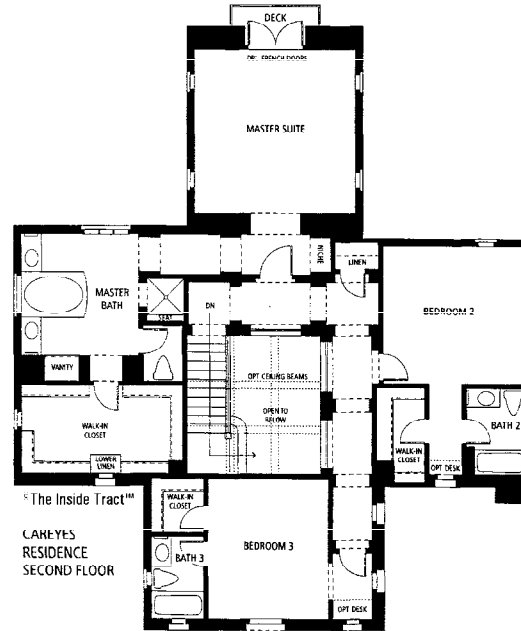

TRACT: (CARY) Careyes MODEL: D Plan 2DX - 5075 Sq.Ft. Sq.Ft. (Approx)
 Copyright ©The Inside Tract™ - All rights reserved.

CAREYES
RESIDENCE 2A
FIRST FLOOR

The Inside Tract™
CAREYES
RESIDENCE
SECOND FLOOR

CAREYES
RESIDENCE 2DX
SECOND FLOOR