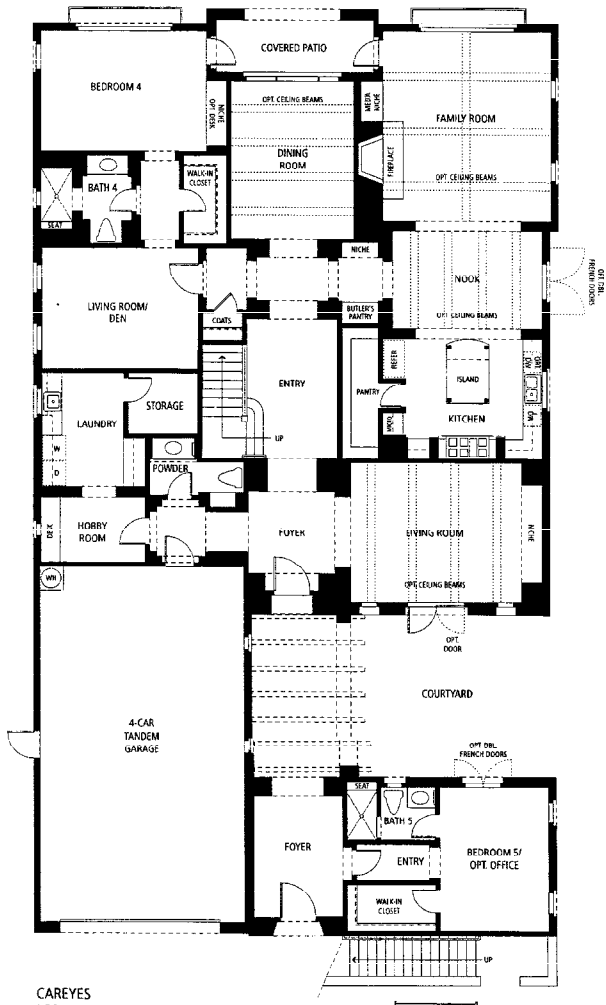

TRACT: (CARY) Careyes MODEL: D Plan 2DX - 5075 Sq.Ft. Sq.Ft. (Approx)
 Copyright ©The Inside Tract™ - All rights reserved.

CAREYES
RESIDENCE 2A
FIRST FLOOR

The Inside Tract™
CAREYES
RESIDENCE
SECOND FLOOR

CAREYES
RESIDENCE 2DX
SECOND FLOOR