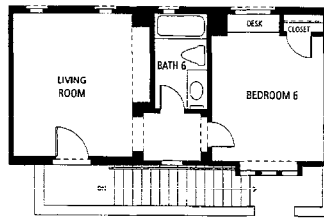

TRACT: (CARY) Careyes MODEL: D Plan 2DX - 5075 Sq.Ft. Sq.Ft. (Approx)
 Copyright ©The Inside Tract™ - All rights reserved.

CAREYES
RESIDENCE 2A
FIRST FLOOR

The Inside Tract™
CAREYES
RESIDENCE
SECOND FLOOR

CAREYES
RESIDENCE 2DX
SECOND FLOOR