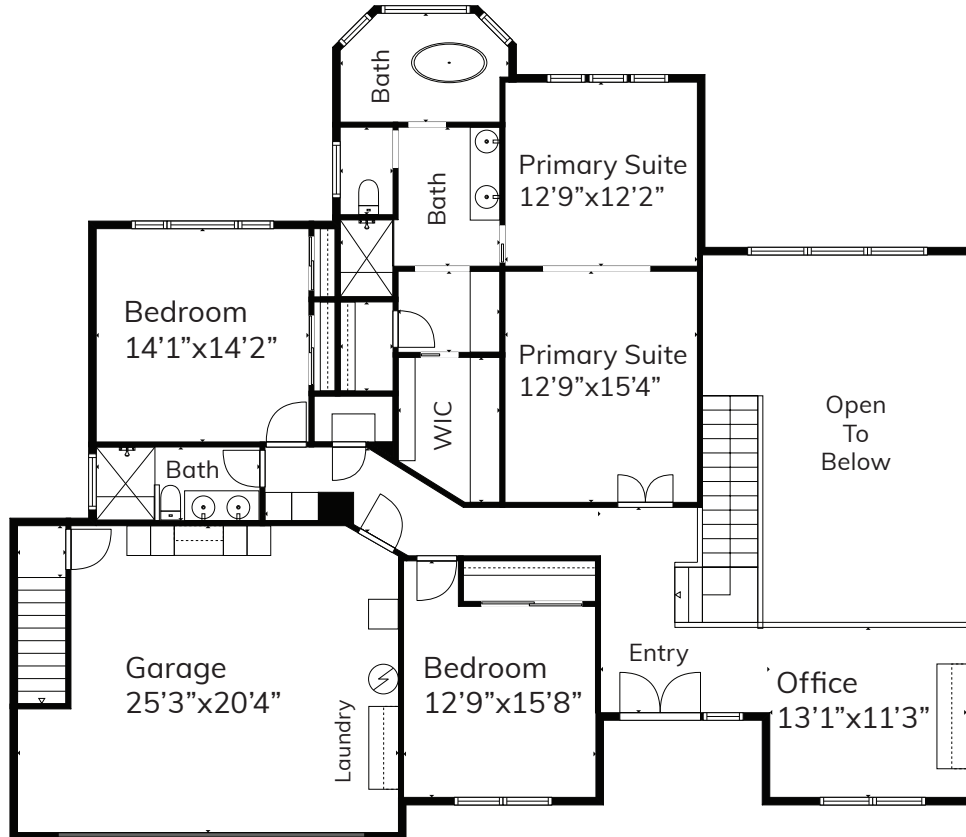

3216 Beaudry Terrace Glendale

Upper
Guest Suite

Main Level

Lower Level

Sizes and dimensions are approximate, actual may vary and might differ from real world values.