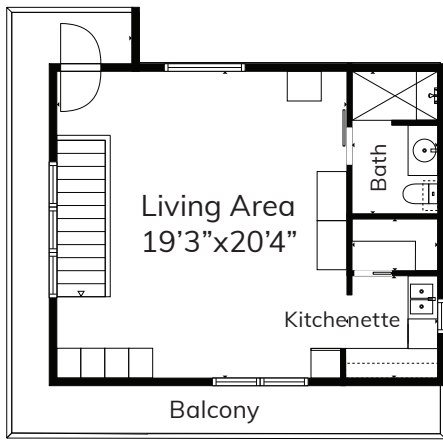

3216 Beaudry Terrace Glendale

Upper
Guest Suite

Main Level

Lower Level

Sizes and dimensions are approximate, actual may vary and might differ from real world values.