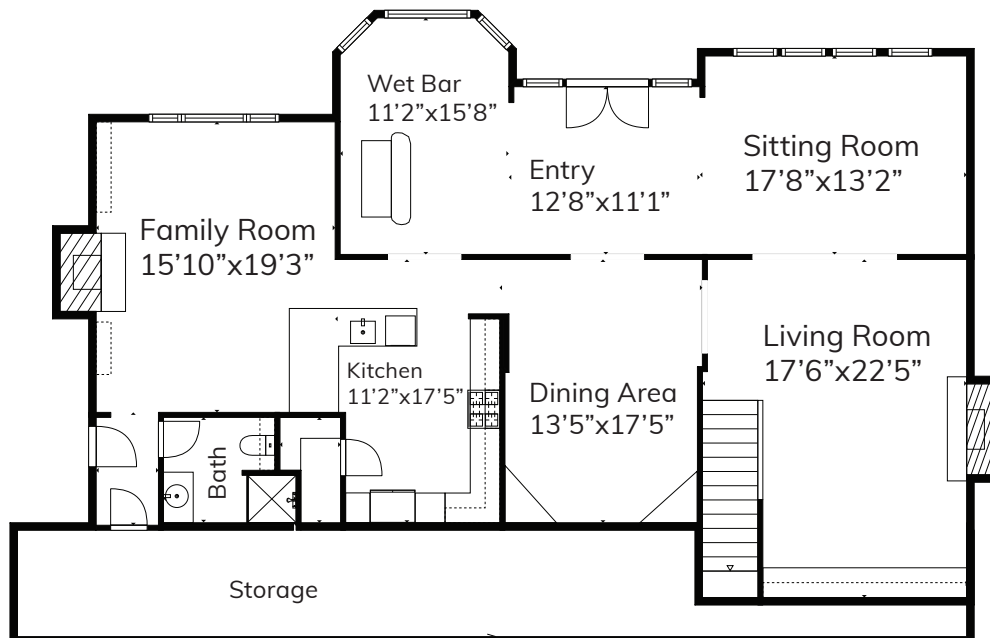

3216 Beaudry Terrace Glendale

Upper
Guest Suite

Main Level

Lower Level

Sizes and dimensions are approximate, actual may vary and might differ from real world values.