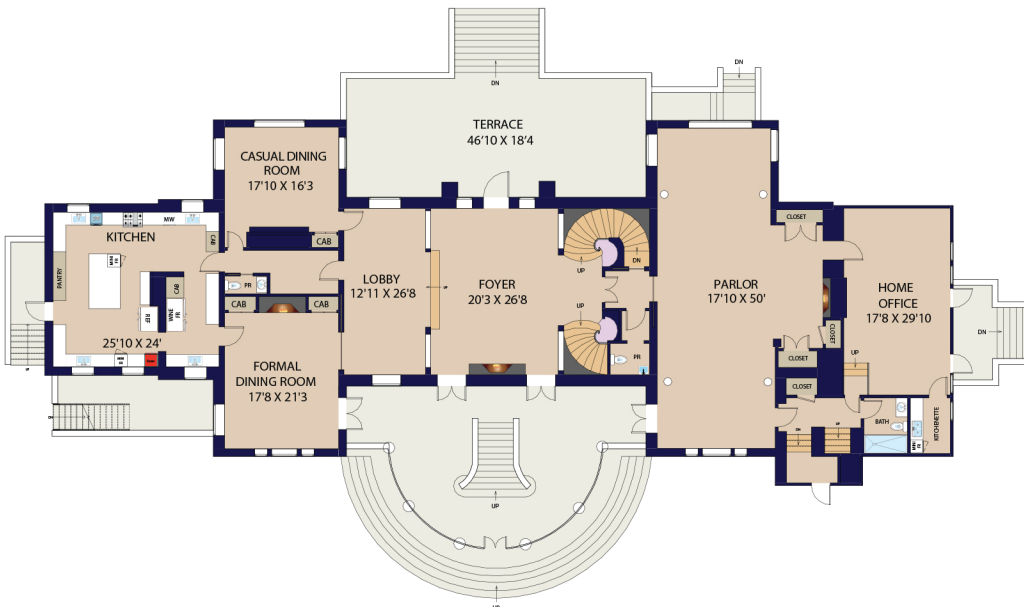

380 WEST GREEN STREET, PASADENA

UPPER FLOOR

TOP FLOOR

MAIN FLOOR

LOWER FLOOR