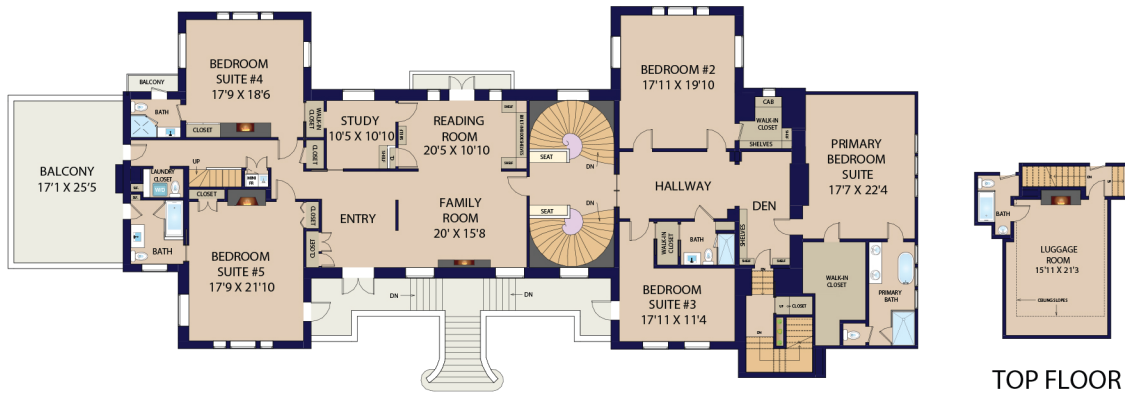

380 WEST GREEN STREET, PASADENA

UPPER FLOOR

TOP FLOOR

MAIN FLOOR

LOWER FLOOR