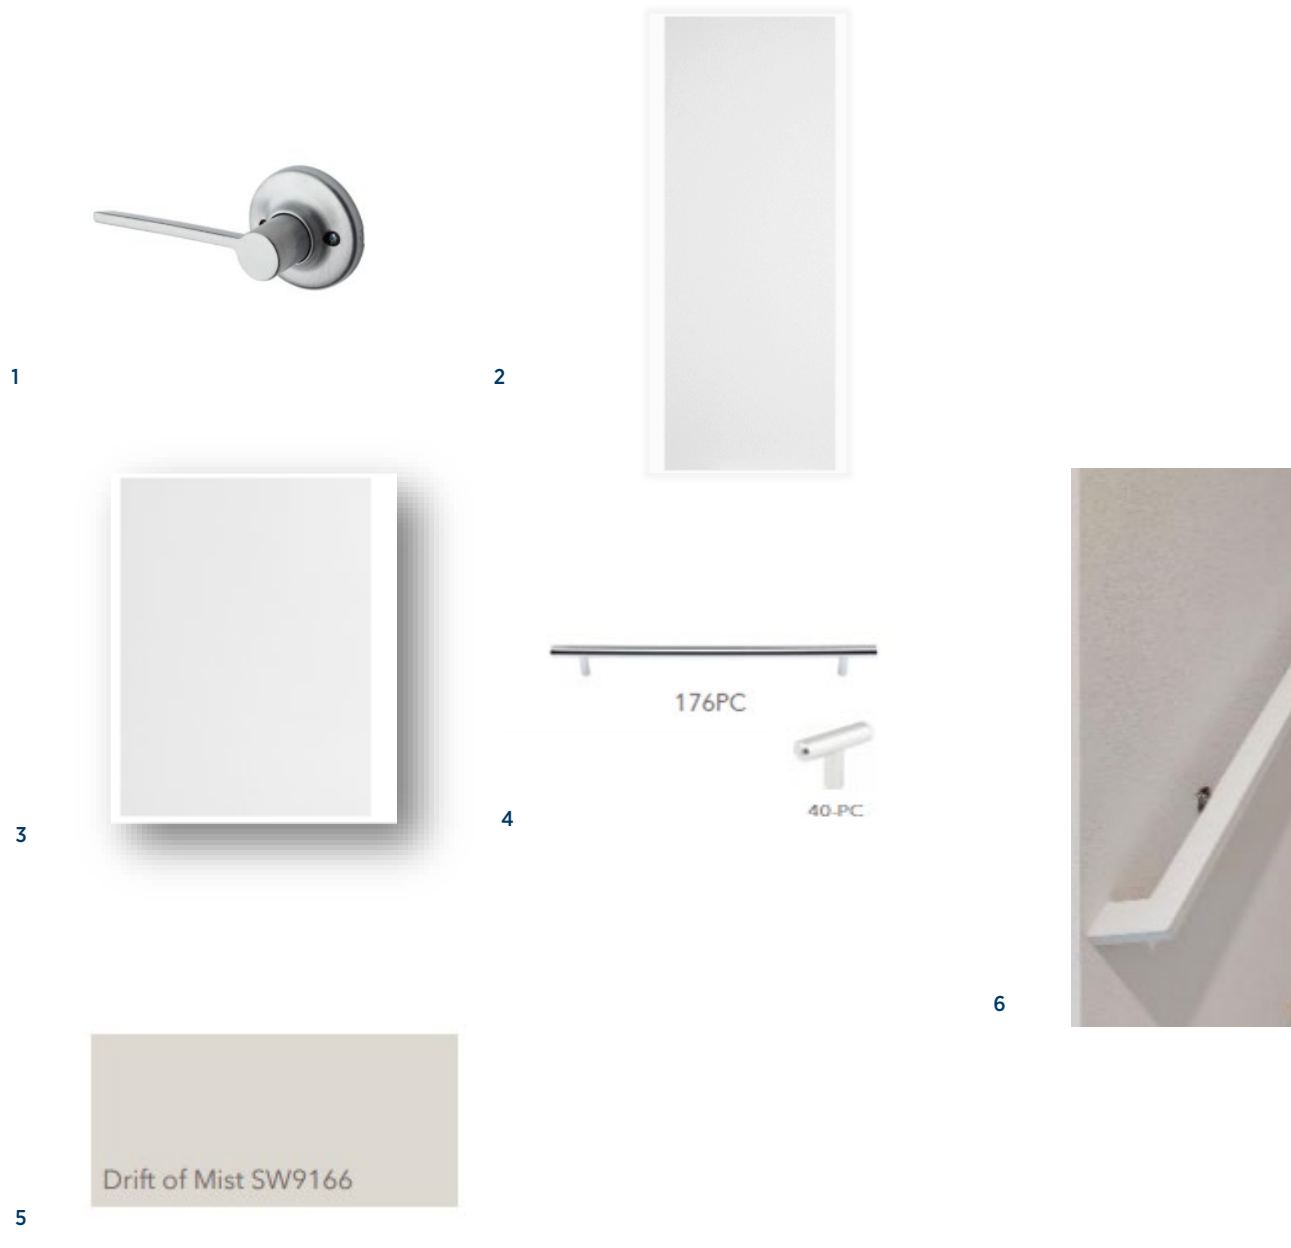

1 INTERIOR DOOR HANDLES

Kwikset Ladera
Polished Chrome | Lever

2 INTERIOR DOORS

Flat Slab Solid Core
White | 8'

3 CABINETS

Luxe Flat Panel
Matte White | Thermofoil

4 CABINET HARDWARE

Pulls on Doors & Drawers
Polished Chrome | 176 PC & 40 PC

5 INTERIOR PAINT

Sherwin Williams
Drift of Mist SW9166 | Flat

6 STAIR SYSTEM

Stair Rail
White | Paint

Designer Appointed Features | KITCHEN

Designer Appointed Features are home details and finishes curated by the talented design professionals responsible for the distinctive looks found in our model homes.