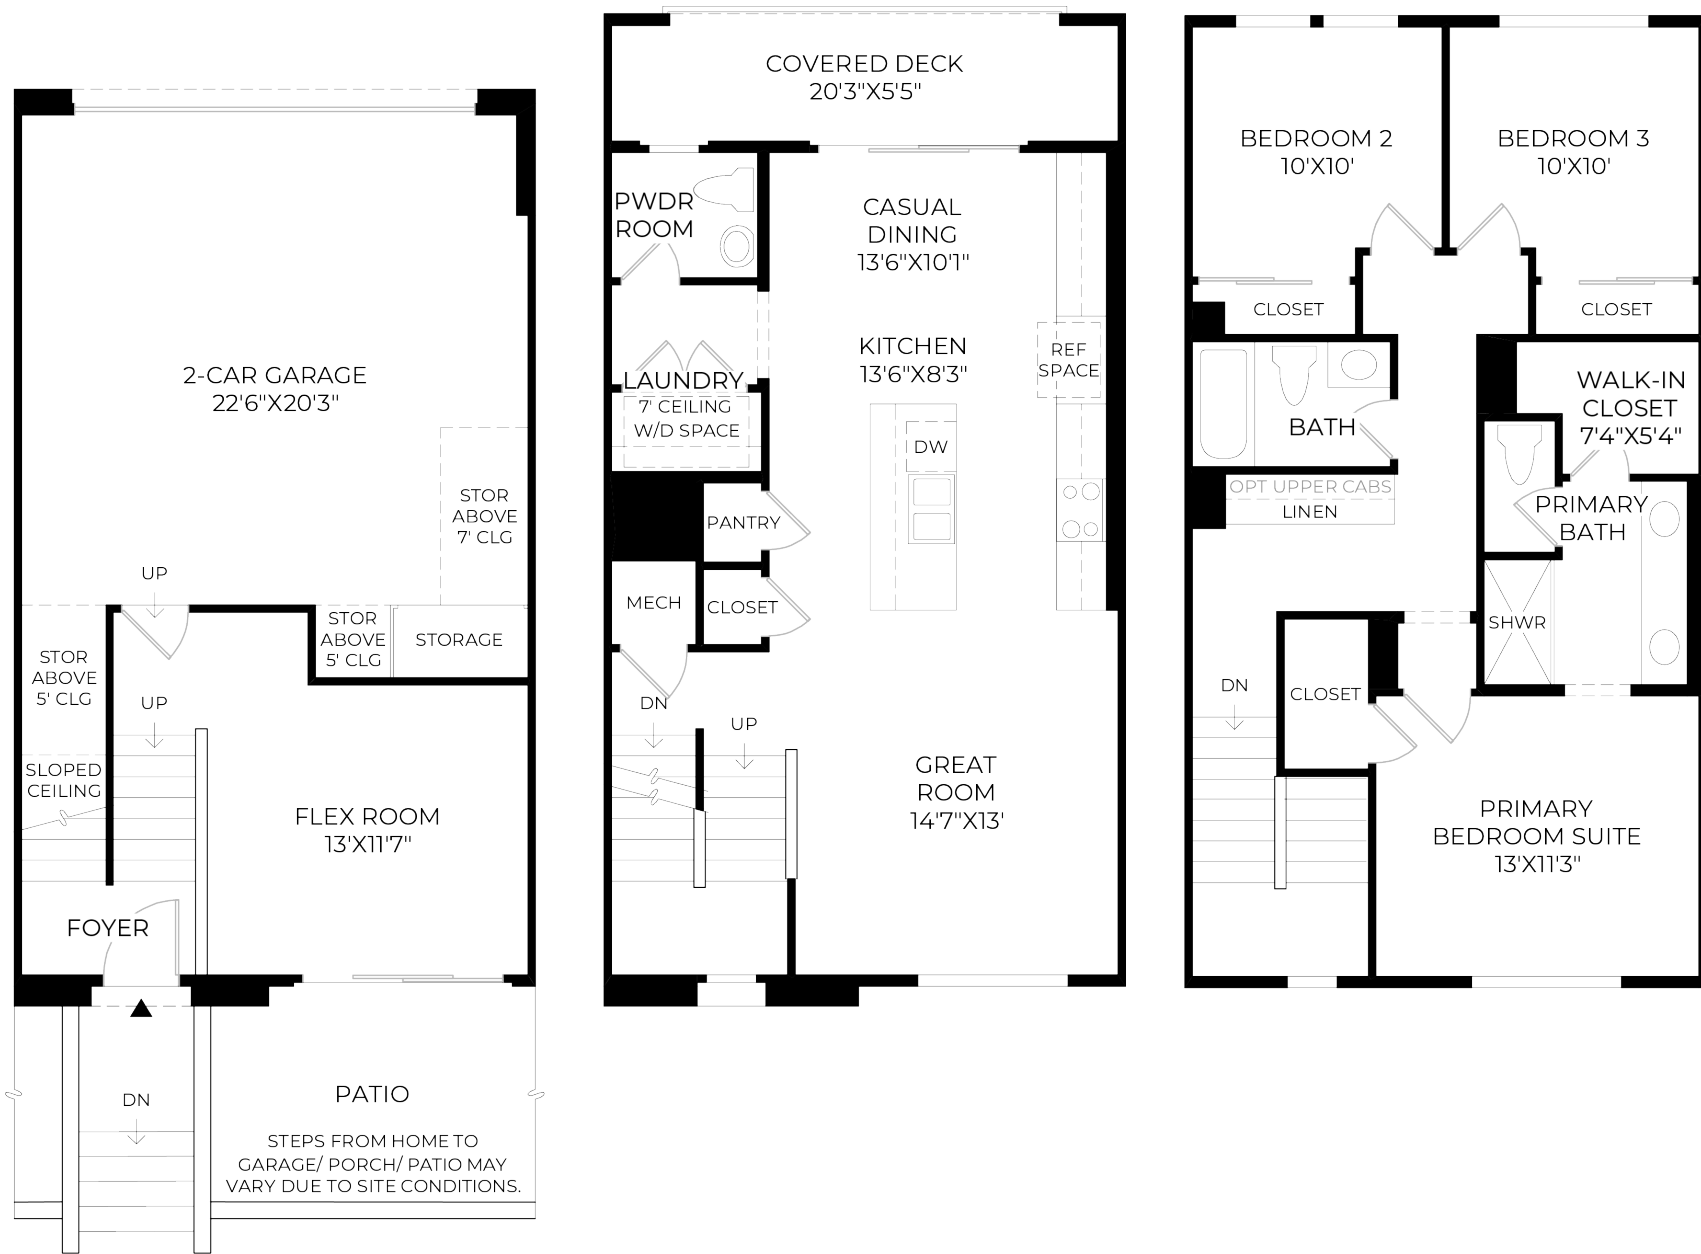

Designer Appointed Features | STRUCTURAL OPTIONS

Designer Appointed Features are home details and finishes curated by the talented design professionals responsible for the distinctive looks found in our model homes.