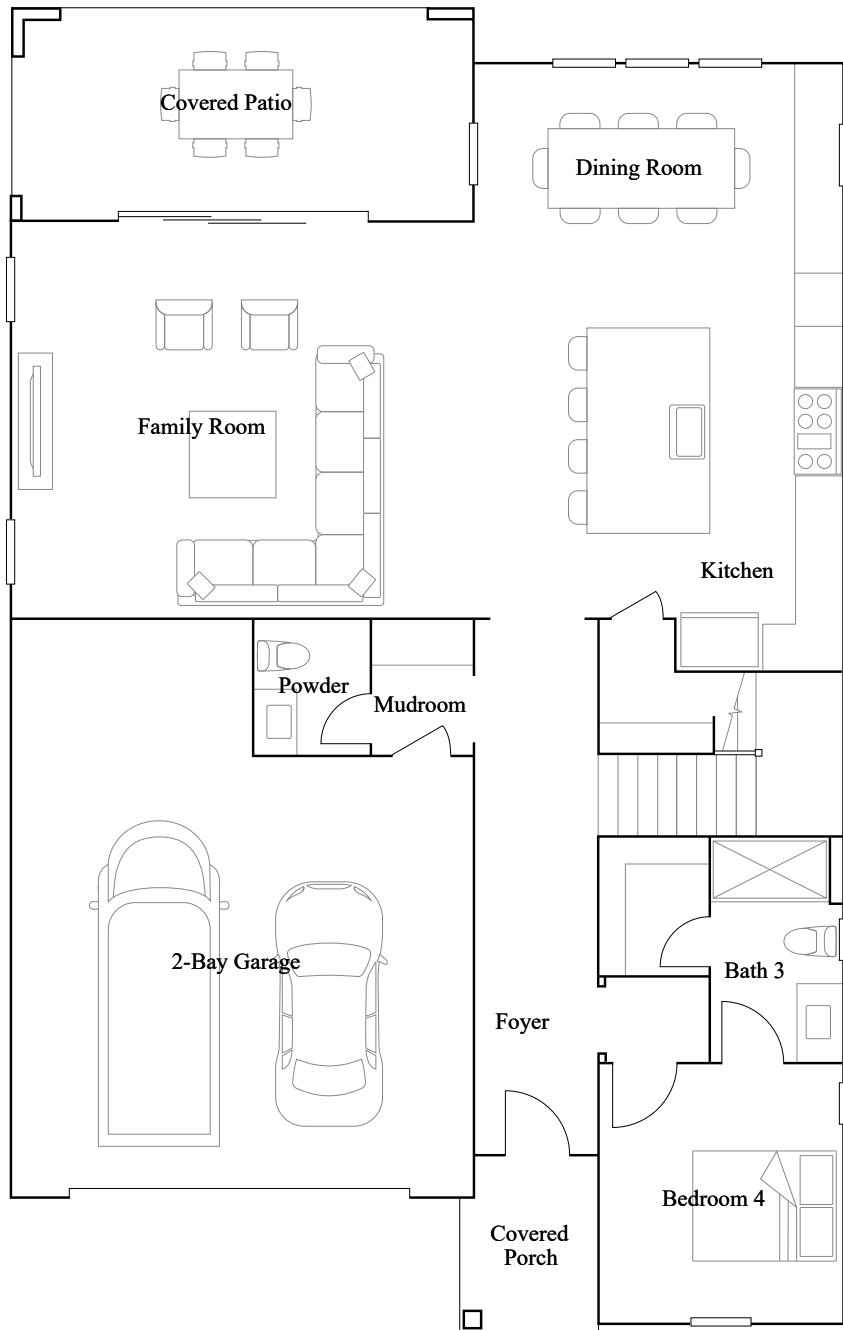

Arches 1

4 bd · 3 ba · 1 half ba · 3,421 ft²

Starting from \$1,059,990

(Prices as of February 25, 2026. All subject to change.)

1st Floor

Arches 1

4 bd · 3 ba · 1 half ba · 3,421 ft²

Starting from \$1,059,990

(Prices as of February 25, 2026. All subject to change.)

2nd Floor