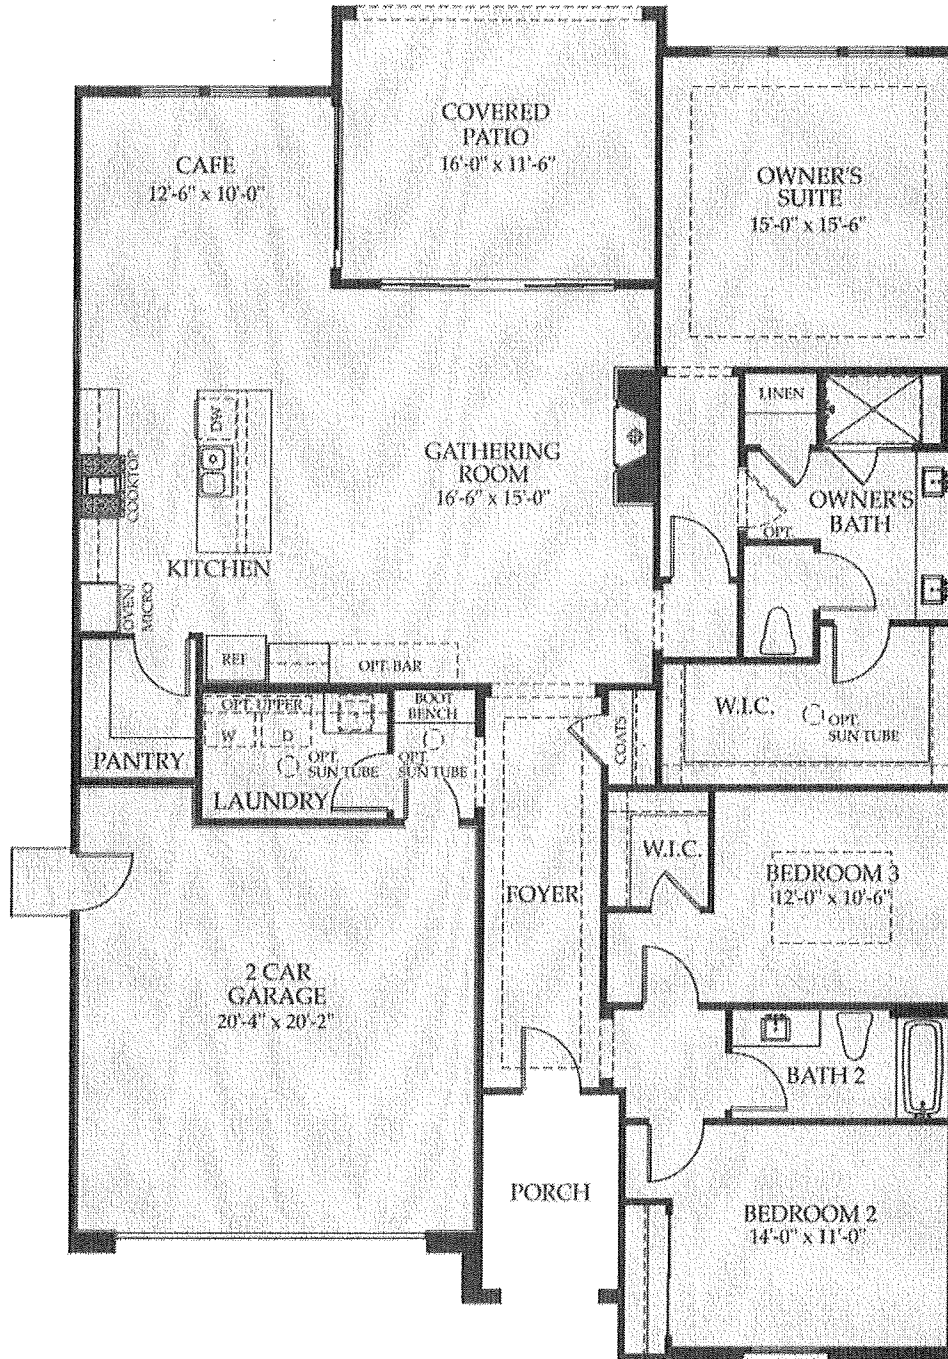

Maggio Floor Plan
 2-3 Bedrooms + 2 Bathrooms + 2 Car Garage

Floor 1

Selected Options: Bedroom 3, Center-Slide Glass Door at Gathering Room, Fireplace at Gathering Room, Pro Kitchen
 Options not selected include : Shower w/ Seat at Bath 2, Fireplace at Covered Patio, Outdoor Kitchen at Covered Patio, Double Door at Den, AV Built-In w/ Opt. Fireplace at Gathering Room, Multi-Slide Glass Door at Gathering Room, Executive Island, Framed Walk In Shower at Owner's Bath, Glass Walk In Shower at Owner's Bath, Separate Tub/Shower at Owner's Bath

For this application, the company does not warrant or assume any legal liability or responsibility for the accuracy, completeness, or usefulness of any information, apparatus, product, or process disclosed. Base floor plan subject to change based on elevation selected.