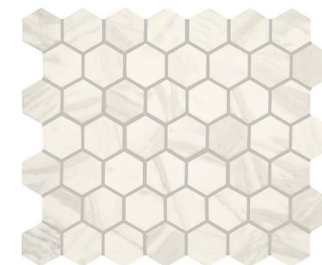

Designer Appointed Features | PRIMARY BATHROOM

Designer Appointed Features are home details and finishes curated by the talented design professionals responsible for the distinctive looks found in our model homes.

1 FAUCET

Kohler Venza

Polished Chrome | Widespread

2 SINK

Kohler Caxton

Rectangle | Undermount

3 SHOWER FIXTURES

Kohler Venza

Polished Chrome

4 TOILET

Kohler Wellworth

Standard Height | 2-Piece

5 BATH HARDWARE

Franklin Brass Maxted

Polished Chrome | Towel Bar + Paper Holder

6 COUNTERTOP

Arizona Tile Quartz

White Sand 2CM | 1-1/2" Miter

7 SHOWER TILE - WALLS

Included

6x6 Arctic White Gloss | Straight

8 SHOWER TILE - FLOOR

DT, Perpetuo Hex

1.5x1.5 Timeless White | Mosaic Straight

1

2

3

4

5

6

7

8