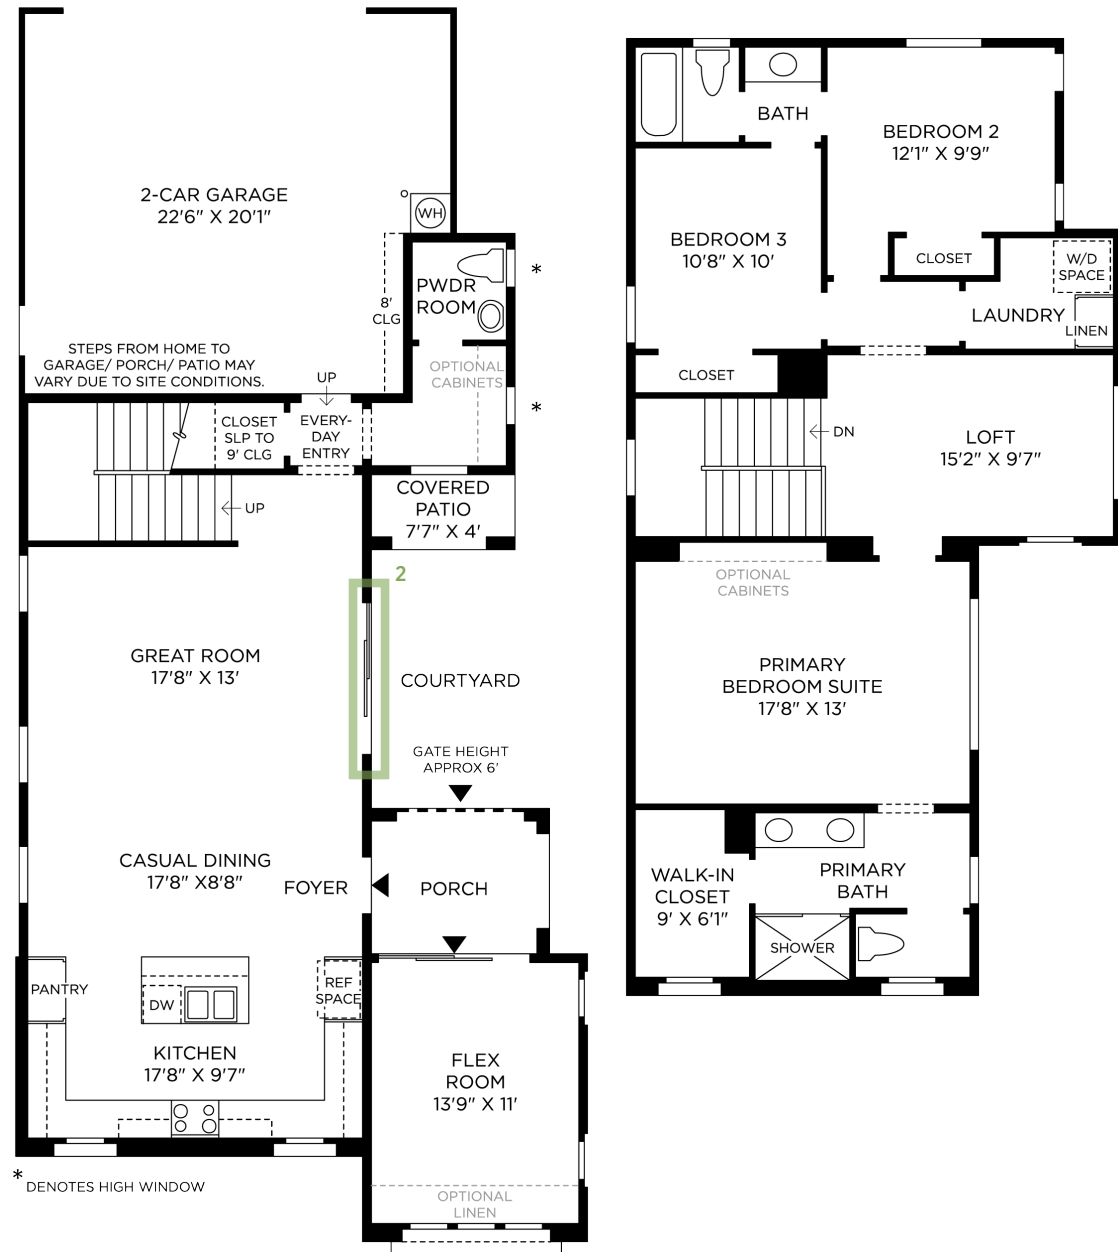

- 1 OPEN STAIR RAIL REPLACES HALF WALL**
FLPJ0017 (not shown)
- 2 MULTI-SLIDE STACKED DOOR 12X8 AT GREAT ROOM**
EXDM0009
- 3 SOLAR PANELS - 5.27KW SYSTEM**
MECN0003 (not shown)
- 4 TILE SURROUND AT SHARED BATH**
PLMX0087 (not shown)