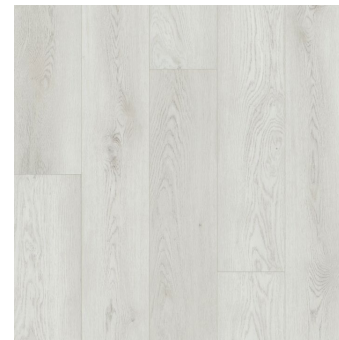

Designer Appointed Features | POWDER ROOM

Designer Appointed Features are home details and finishes curated by the talented design professionals responsible for the distinctive looks found in our model homes.

1 FAUCET

Kohler Venza
Polished Chrome | Widespread

2 SINK

Kohler Caxton
Rectangle | Undermount

3 TOILET

Kohler Wellworth
Standard Height | 2-Piece

4 BATH HARDWARE

Franklin Brass Maxted
Polished Chrome | Hand Towel + Paper Holder

5 COUNTERTOP

Arizona Tile Quartz
White Sand 2CM | 1-1/2" Miter

6 FRAMED MIRROR

Era Silver
83781

7 FLOORING - LVP

Shaw, Polaris Plus
Feather Gray | Front-to-Back

1

2

3

WELLWORTH
K-3998-0

4

5

6

7