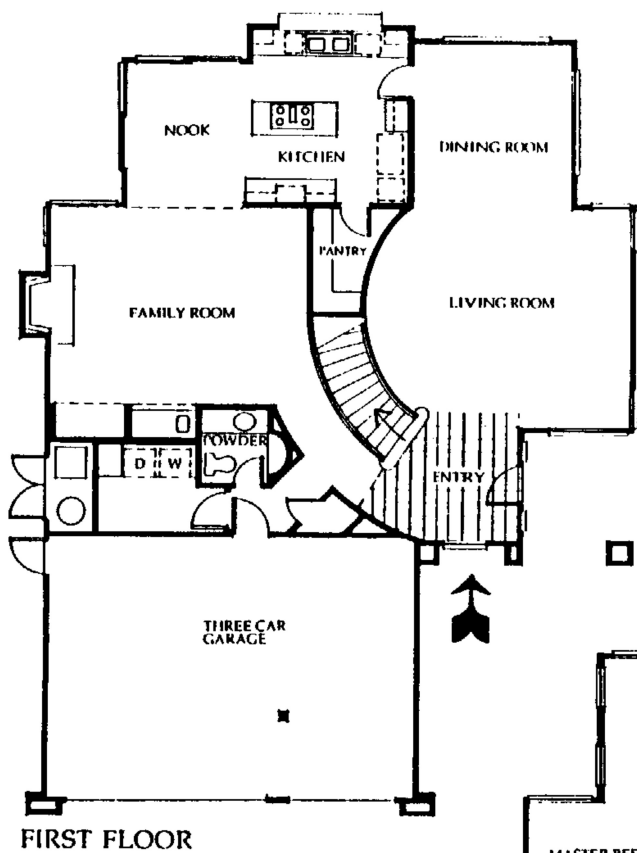

TRACT: (DLR) Lakeridge MODEL: C Plan 3 - 3069 Sq.Ft. (Approx)

Copyright ©The Inside Tract™ - All rights reserved.

©The Inside Tract™

SECOND FLOOR
Floor plan configuration, window sizes and locations may vary with elevations.