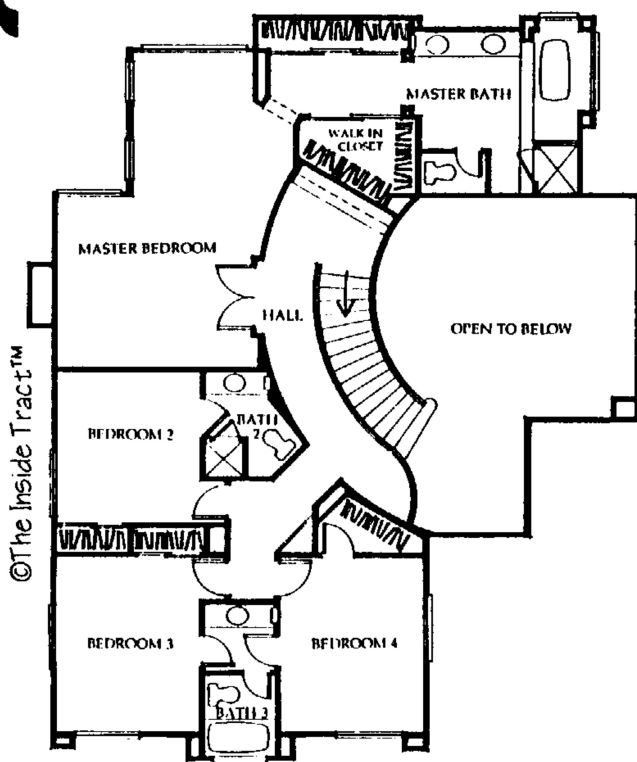

TRACT: (DLR) Lakeridge MODEL: C Plan 3 - 3069 Sq.Ft. (Approx)

Copyright ©The Inside Tract™ - All rights reserved.

©The Inside Tract™

SECOND FLOOR
Floor plan configuration, window sizes and locations may vary with elevations.