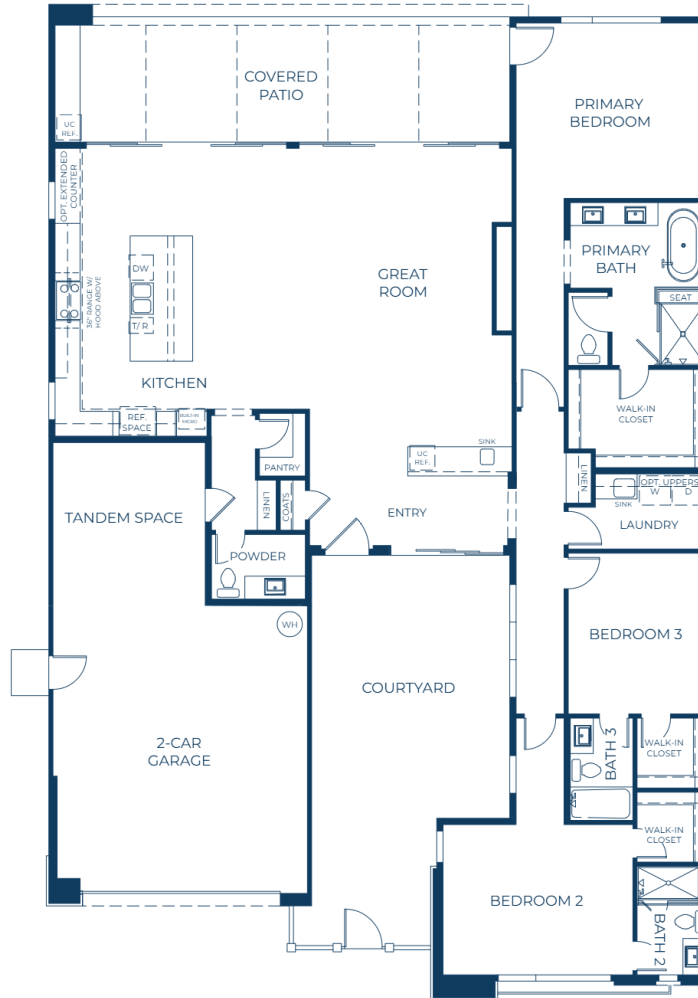

Villa 1
3 Bedrooms
3.5 Baths
2,458 sq. ft.
3 - Car Garage

ELEVATION A
FLOOR PLAN

Elevation A

Elevation B