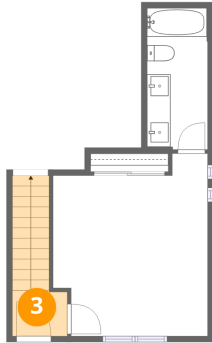

Total Area: 1406 sq. ft

1st Floor: 308 sq. ft, 2nd Floor: 549 sq. ft, 3rd Floor: 549 sq. ft

Excluded: Walls: 126 sq. ft

Property summary

Room dimensions

Floor 1

Total:308sqft

Excluded: 0sqft

1 Floor 1 - Bedroom

Dimensions: 13'2" x 15'6"
Area: 204 sq. ft
Counted as living area: Yes

Heated: Yes
Finished: Yes
Enclosed: Yes
Contiguous: Yes
Permitted: Yes
Wet space: No
Addition: No
Conversion: No

2 Floor 1 - Bath

Dimensions: 5'2" x 12'0"
Area: 62 sq. ft
Counted as living area: Yes

Heated: Yes
Finished: Yes
Enclosed: Yes
Contiguous: Yes
Permitted: Yes
Wet space: Yes
Addition: No
Conversion: No

3 Floor 1 - Foyer

Dimensions: 4'8" x 3'11"
Area: 18 sq. ft
Counted as living area: Yes

Heated: Yes
Finished: Yes
Enclosed: Yes
Contiguous: Yes
Permitted: Yes
Wet space: No
Addition: No
Conversion: No

4 Floor 2 - Dining Area