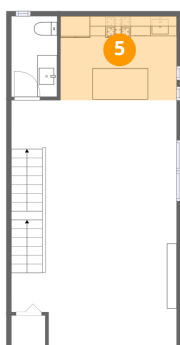

2 Floor 1 - Bath

Dimensions: 5'2" x 12'0"
Area: 62 sq. ft
Counted as living area: Yes

Heated: Yes
Finished: Yes
Enclosed: Yes
Contiguous: Yes
Permitted: Yes
Wet space: Yes
Addition: No
Conversion: No

3 Floor 1 - Foyer

Dimensions: 4'8" x 3'11"
Area: 18 sq. ft
Counted as living area: Yes

Heated: Yes
Finished: Yes
Enclosed: Yes
Contiguous: Yes
Permitted: Yes
Wet space: No
Addition: No
Conversion: No

4 Floor 2 - Dining Area

Dimensions: 16'7" x 10'2"
Area: 169 sq. ft
Counted as living area: Yes

Heated: Yes
Finished: Yes
Enclosed: Yes
Contiguous: Yes
Permitted: Yes
Wet space: No
Addition: No
Conversion: No

5 Floor 2 - Kitchen

Dimensions: 11'8" x 8'5"
Area: 98 sq. ft
Counted as living area: Yes

Heated: Yes
Finished: Yes
Enclosed: Yes
Contiguous: Yes
Permitted: Yes
Wet space: No
Addition: No
Conversion: No

6 Floor 2 - Laundry

Dimensions: 3'5" x 3'1"
Area: 10 sq. ft
Counted as living area: Yes