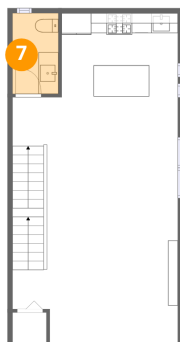

Total Area: 1406 sq. ft

1st Floor: 308 sq. ft, 2nd Floor: 549 sq. ft, 3rd Floor: 549 sq. ft

Excluded: Walls: 126 sq. ft

Property summary

Room dimensions

Floor 1

Total:308sqft

Excluded: 0sqft

Dimensions: 16'7" x 10'2"
Area: 169 sq. ft
Counted as living area: Yes

Heated: Yes
Finished: Yes
Enclosed: Yes
Contiguous: Yes
Permitted: Yes
Wet space: No
Addition: No
Conversion: No

5 Floor 2 - Kitchen

Dimensions: 11'8" x 8'5"
Area: 98 sq. ft
Counted as living area: Yes

Heated: Yes
Finished: Yes
Enclosed: Yes
Contiguous: Yes
Permitted: Yes
Wet space: No
Addition: No
Conversion: No

6 Floor 2 - Laundry

Dimensions: 3'5" x 3'1"
Area: 10 sq. ft
Counted as living area: Yes

Heated: Yes
Finished: Yes
Enclosed: Yes
Contiguous: Yes
Permitted: Yes
Wet space: No
Addition: No
Conversion: No

7 Floor 2 - Bath

Dimensions: 4'7" x 8'1"
Area: 37 sq. ft
Counted as living area: Yes

Heated: Yes
Finished: Yes
Enclosed: Yes
Contiguous: Yes
Permitted: Yes
Wet space: Yes
Addition: No
Conversion: No