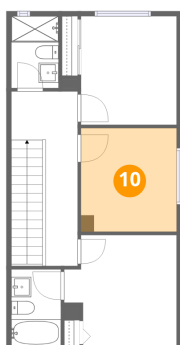

10 Floor 3 - Bedroom

Dimensions: 9'7" x 10'5"
Area: 100 sq. ft
Counted as living area: Yes

Heated: Yes
Finished: Yes
Enclosed: Yes
Contiguous: Yes
Permitted: Yes
Wet space: No
Addition: No
Conversion: No