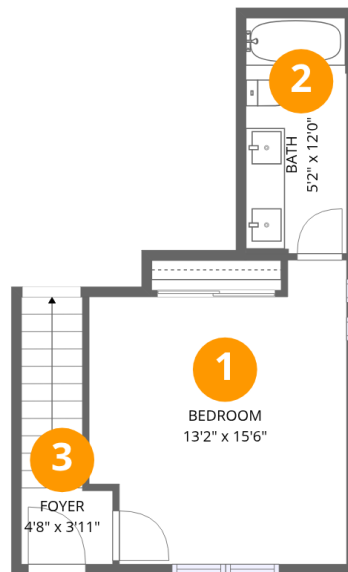

Total Area: 1406 sq. ft

1st Floor: 308 sq. ft, 2nd Floor: 549 sq. ft, 3rd Floor: 549 sq. ft

Excluded: Walls: 126 sq. ft

Property summary

Room dimensions

Floor 1

Total:308sqft

Excluded: 0sqft

#		Dimensions	sqft	Counted as living area
1	Bedroom	13'2" x 15'6"	204 sq. ft	Yes
2	Bath	5'2" x 12'0"	62 sq. ft	Yes
3	Foyer	4'8" x 3'11"	18 sq. ft	Yes

Room dimensions

Floor 2

Total: 549 sqft Excluded: 0 sqft

#		Dimensions	sqft	Counted as living area
4	Dining Area	16'7" x 10'2"	169 sq. ft	Yes
5	Kitchen	11'8" x 8'5"	98 sq. ft	Yes
6	Laundry	3'5" x 3'1"	10 sq. ft	Yes
7	Bath	4'7" x 8'1"	37 sq. ft	Yes
8	Living Room	16'7" x 14'5"	240 sq. ft	Yes

1 Floor 1 - Bedroom

Dimensions: 13'2" x 15'6"
Area: 204 sq. ft
Counted as living area: Yes

Heated: Yes
Finished: Yes
Enclosed: Yes
Contiguous: Yes
Permitted: Yes
Wet space: No
Addition: No
Conversion: No