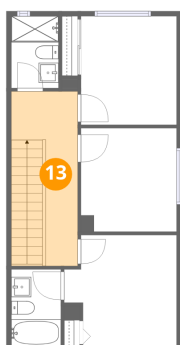

10 Floor 3 - Bedroom

Dimensions: 9'7" x 10'5"
Area: 100 sq. ft
Counted as living area: Yes

Heated: Yes
Finished: Yes
Enclosed: Yes
Contiguous: Yes
Permitted: Yes
Wet space: No
Addition: No
Conversion: No

11 Floor 3 - Bath

Dimensions: 4'8" x 7'3"
Area: 34 sq. ft
Counted as living area: Yes

Heated: Yes
Finished: Yes
Enclosed: Yes
Contiguous: Yes
Permitted: Yes
Wet space: Yes
Addition: No
Conversion: No

12 Floor 3 - Bath

Dimensions: 5'0" x 7'8"
Area: 38 sq. ft
Counted as living area: Yes

Heated: Yes
Finished: Yes
Enclosed: Yes
Contiguous: Yes
Permitted: Yes
Wet space: Yes
Addition: No
Conversion: No

13 Floor 3 - Hall

Dimensions: 6'8" x 17'6"
Area: 116 sq. ft
Counted as living area: Yes