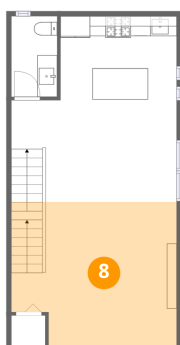

Dimensions: 11'8" x 8'5"
Area: 98 sq. ft
Counted as living area: Yes

Heated: Yes
Finished: Yes
Enclosed: Yes
Contiguous: Yes
Permitted: Yes
Wet space: No
Addition: No
Conversion: No

6 Floor 2 - Laundry

Dimensions: 3'5" x 3'1"
Area: 10 sq. ft
Counted as living area: Yes

Heated: Yes
Finished: Yes
Enclosed: Yes
Contiguous: Yes
Permitted: Yes
Wet space: No
Addition: No
Conversion: No

7 Floor 2 - Bath

Dimensions: 4'7" x 8'1"
Area: 37 sq. ft
Counted as living area: Yes

Heated: Yes
Finished: Yes
Enclosed: Yes
Contiguous: Yes
Permitted: Yes
Wet space: Yes
Addition: No
Conversion: No

8 Floor 2 - Living Room

Dimensions: 16'7" x 14'5"
Area: 240 sq. ft
Counted as living area: Yes

Heated: Yes
Finished: Yes
Enclosed: Yes
Contiguous: Yes
Permitted: Yes
Wet space: No
Addition: No
Conversion: No