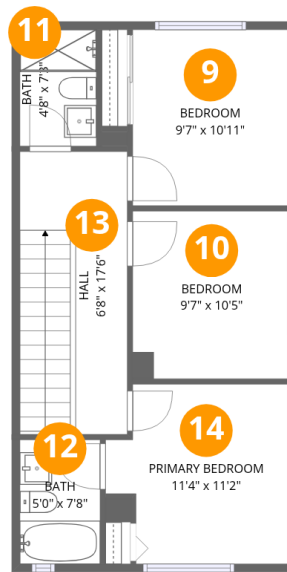

Total Area: 1406 sq. ft

1st Floor: 308 sq. ft, 2nd Floor: 549 sq. ft, 3rd Floor: 549 sq. ft

Excluded: Walls: 126 sq. ft

Property summary

Room dimensions

Floor 1

Total:308sqft

Excluded: 0sqft

#		Dimensions	sqft	Counted as living area
1	Bedroom	13'2" x 15'6"	204 sq. ft	Yes
2	Bath	5'2" x 12'0"	62 sq. ft	Yes
3	Foyer	4'8" x 3'11"	18 sq. ft	Yes

Room dimensions

Floor 2

Total: 549 sqft Excluded: 0 sqft

#		Dimensions	sqft	Counted as living area
4	Dining Area	16'7" x 10'2"	169 sq. ft	Yes
5	Kitchen	11'8" x 8'5"	98 sq. ft	Yes
6	Laundry	3'5" x 3'1"	10 sq. ft	Yes
7	Bath	4'7" x 8'1"	37 sq. ft	Yes
8	Living Room	16'7" x 14'5"	240 sq. ft	Yes

1 Floor 1 - Bedroom

Dimensions: 13'2" x 15'6"
Area: 204 sq. ft
Counted as living area: Yes

Heated: Yes
Finished: Yes
Enclosed: Yes
Contiguous: Yes
Permitted: Yes
Wet space: No
Addition: No
Conversion: No