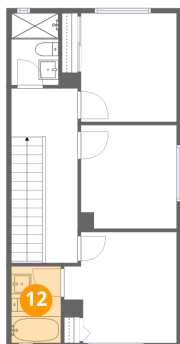

9 Floor 3 - Bedroom

Dimensions: 9'7" x 10'11"
Area: 104 sq. ft
Counted as living area: Yes

Heated: Yes
Finished: Yes
Enclosed: Yes
Contiguous: Yes
Permitted: Yes
Wet space: No
Addition: No
Conversion: No

10 Floor 3 - Bedroom

Dimensions: 9'7" x 10'5"
Area: 100 sq. ft
Counted as living area: Yes

Heated: Yes
Finished: Yes
Enclosed: Yes
Contiguous: Yes
Permitted: Yes
Wet space: No
Addition: No
Conversion: No

11 Floor 3 - Bath

Dimensions: 4'8" x 7'3"
Area: 34 sq. ft
Counted as living area: Yes

Heated: Yes
Finished: Yes
Enclosed: Yes
Contiguous: Yes
Permitted: Yes
Wet space: Yes
Addition: No
Conversion: No

12 Floor 3 - Bath