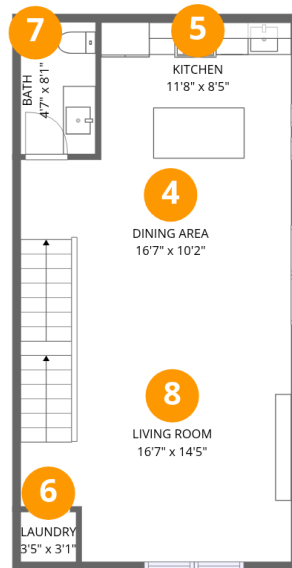

Total Area: 1406 sq. ft

1st Floor: 308 sq. ft, 2nd Floor: 549 sq. ft, 3rd Floor: 549 sq. ft

Excluded: Walls: 126 sq. ft

Property summary

Room dimensions

Floor 1

Total:308sqft

Excluded: 0sqft

#		Dimensions	sqft	Counted as living area
1	Bedroom	13'2" x 15'6"	204 sq. ft	Yes
2	Bath	5'2" x 12'0"	62 sq. ft	Yes
3	Foyer	4'8" x 3'11"	18 sq. ft	Yes

Room dimensions

Floor 2

Total: 549 sqft Excluded: 0 sqft

#		Dimensions	sqft	Counted as living area
4	Dining Area	16'7" x 10'2"	169 sq. ft	Yes
5	Kitchen	11'8" x 8'5"	98 sq. ft	Yes
6	Laundry	3'5" x 3'1"	10 sq. ft	Yes
7	Bath	4'7" x 8'1"	37 sq. ft	Yes
8	Living Room	16'7" x 14'5"	240 sq. ft	Yes

1 Floor 1 - Bedroom

Dimensions: 13'2" x 15'6"
Area: 204 sq. ft
Counted as living area: Yes

Heated: Yes
Finished: Yes
Enclosed: Yes
Contiguous: Yes
Permitted: Yes
Wet space: No
Addition: No
Conversion: No