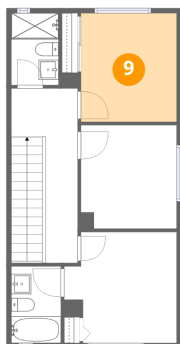

9 Floor 3 - Bedroom

Dimensions: 9'7" x 10'11"
Area: 104 sq. ft
Counted as living area: Yes

Heated: Yes
Finished: Yes
Enclosed: Yes
Contiguous: Yes
Permitted: Yes
Wet space: No
Addition: No
Conversion: No