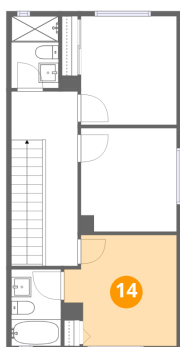

11 Floor 3 - Bath

Dimensions: 4'8" x 7'3"
Area: 34 sq. ft
Counted as living area: Yes

Heated: Yes
Finished: Yes
Enclosed: Yes
Contiguous: Yes
Permitted: Yes
Wet space: Yes
Addition: No
Conversion: No

12 Floor 3 - Bath

Dimensions: 5'0" x 7'8"
Area: 38 sq. ft
Counted as living area: Yes

Heated: Yes
Finished: Yes
Enclosed: Yes
Contiguous: Yes
Permitted: Yes
Wet space: Yes
Addition: No
Conversion: No

13 Floor 3 - Hall

Dimensions: 6'8" x 17'6"
Area: 116 sq. ft
Counted as living area: Yes

Heated: Yes
Finished: Yes
Enclosed: Yes
Contiguous: Yes
Permitted: Yes
Wet space: No
Addition: No
Conversion: No

14 Floor 3 - Primary Bedroom

Dimensions: 11'4" x 11'2"
Area: 126 sq. ft
Counted as living area: Yes