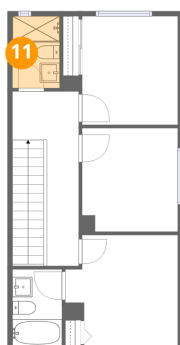

11 Floor 3 - Bath

Dimensions: 4'8" x 7'3"
Area: 34 sq. ft
Counted as living area: Yes

Heated: Yes
Finished: Yes
Enclosed: Yes
Contiguous: Yes
Permitted: Yes
Wet space: Yes
Addition: No
Conversion: No