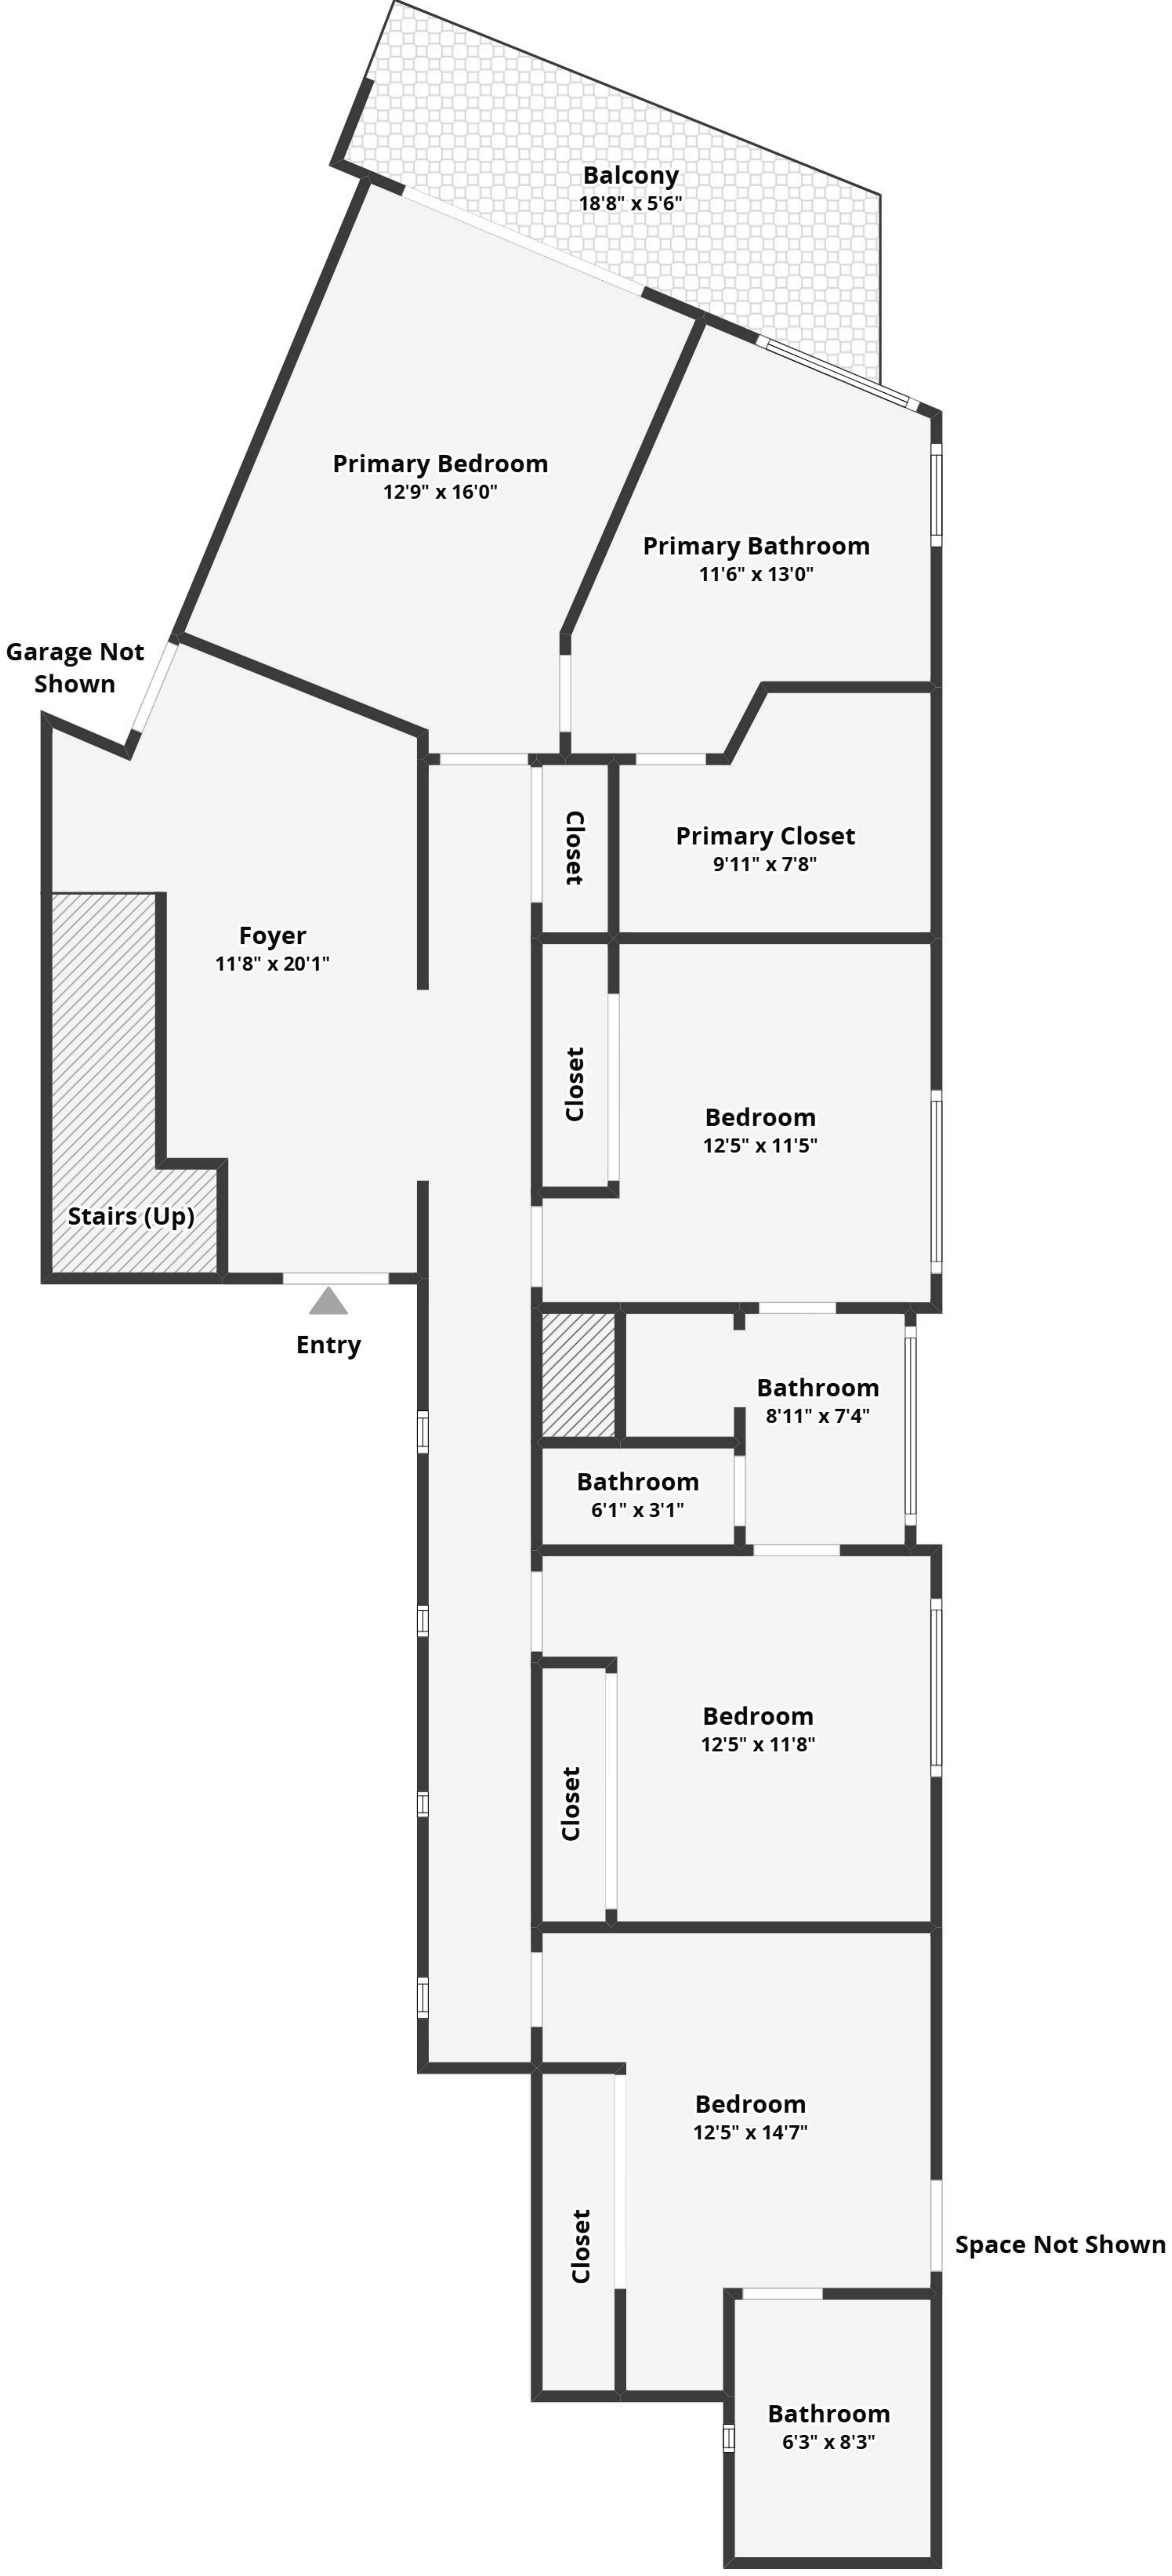

Balcony
48'1" x 26'9"

Living Room
28'6" x 23'0"

Closet

Closet

Bathroom
5'5" x 4'11"

Dining Room
14'6" x 13'6"

Pantry

Open To Below

Stairs (Down)

Kitchen
16'0" x 18'4"

Space Not Shown

All dimensions are approximate and subject to independent verification