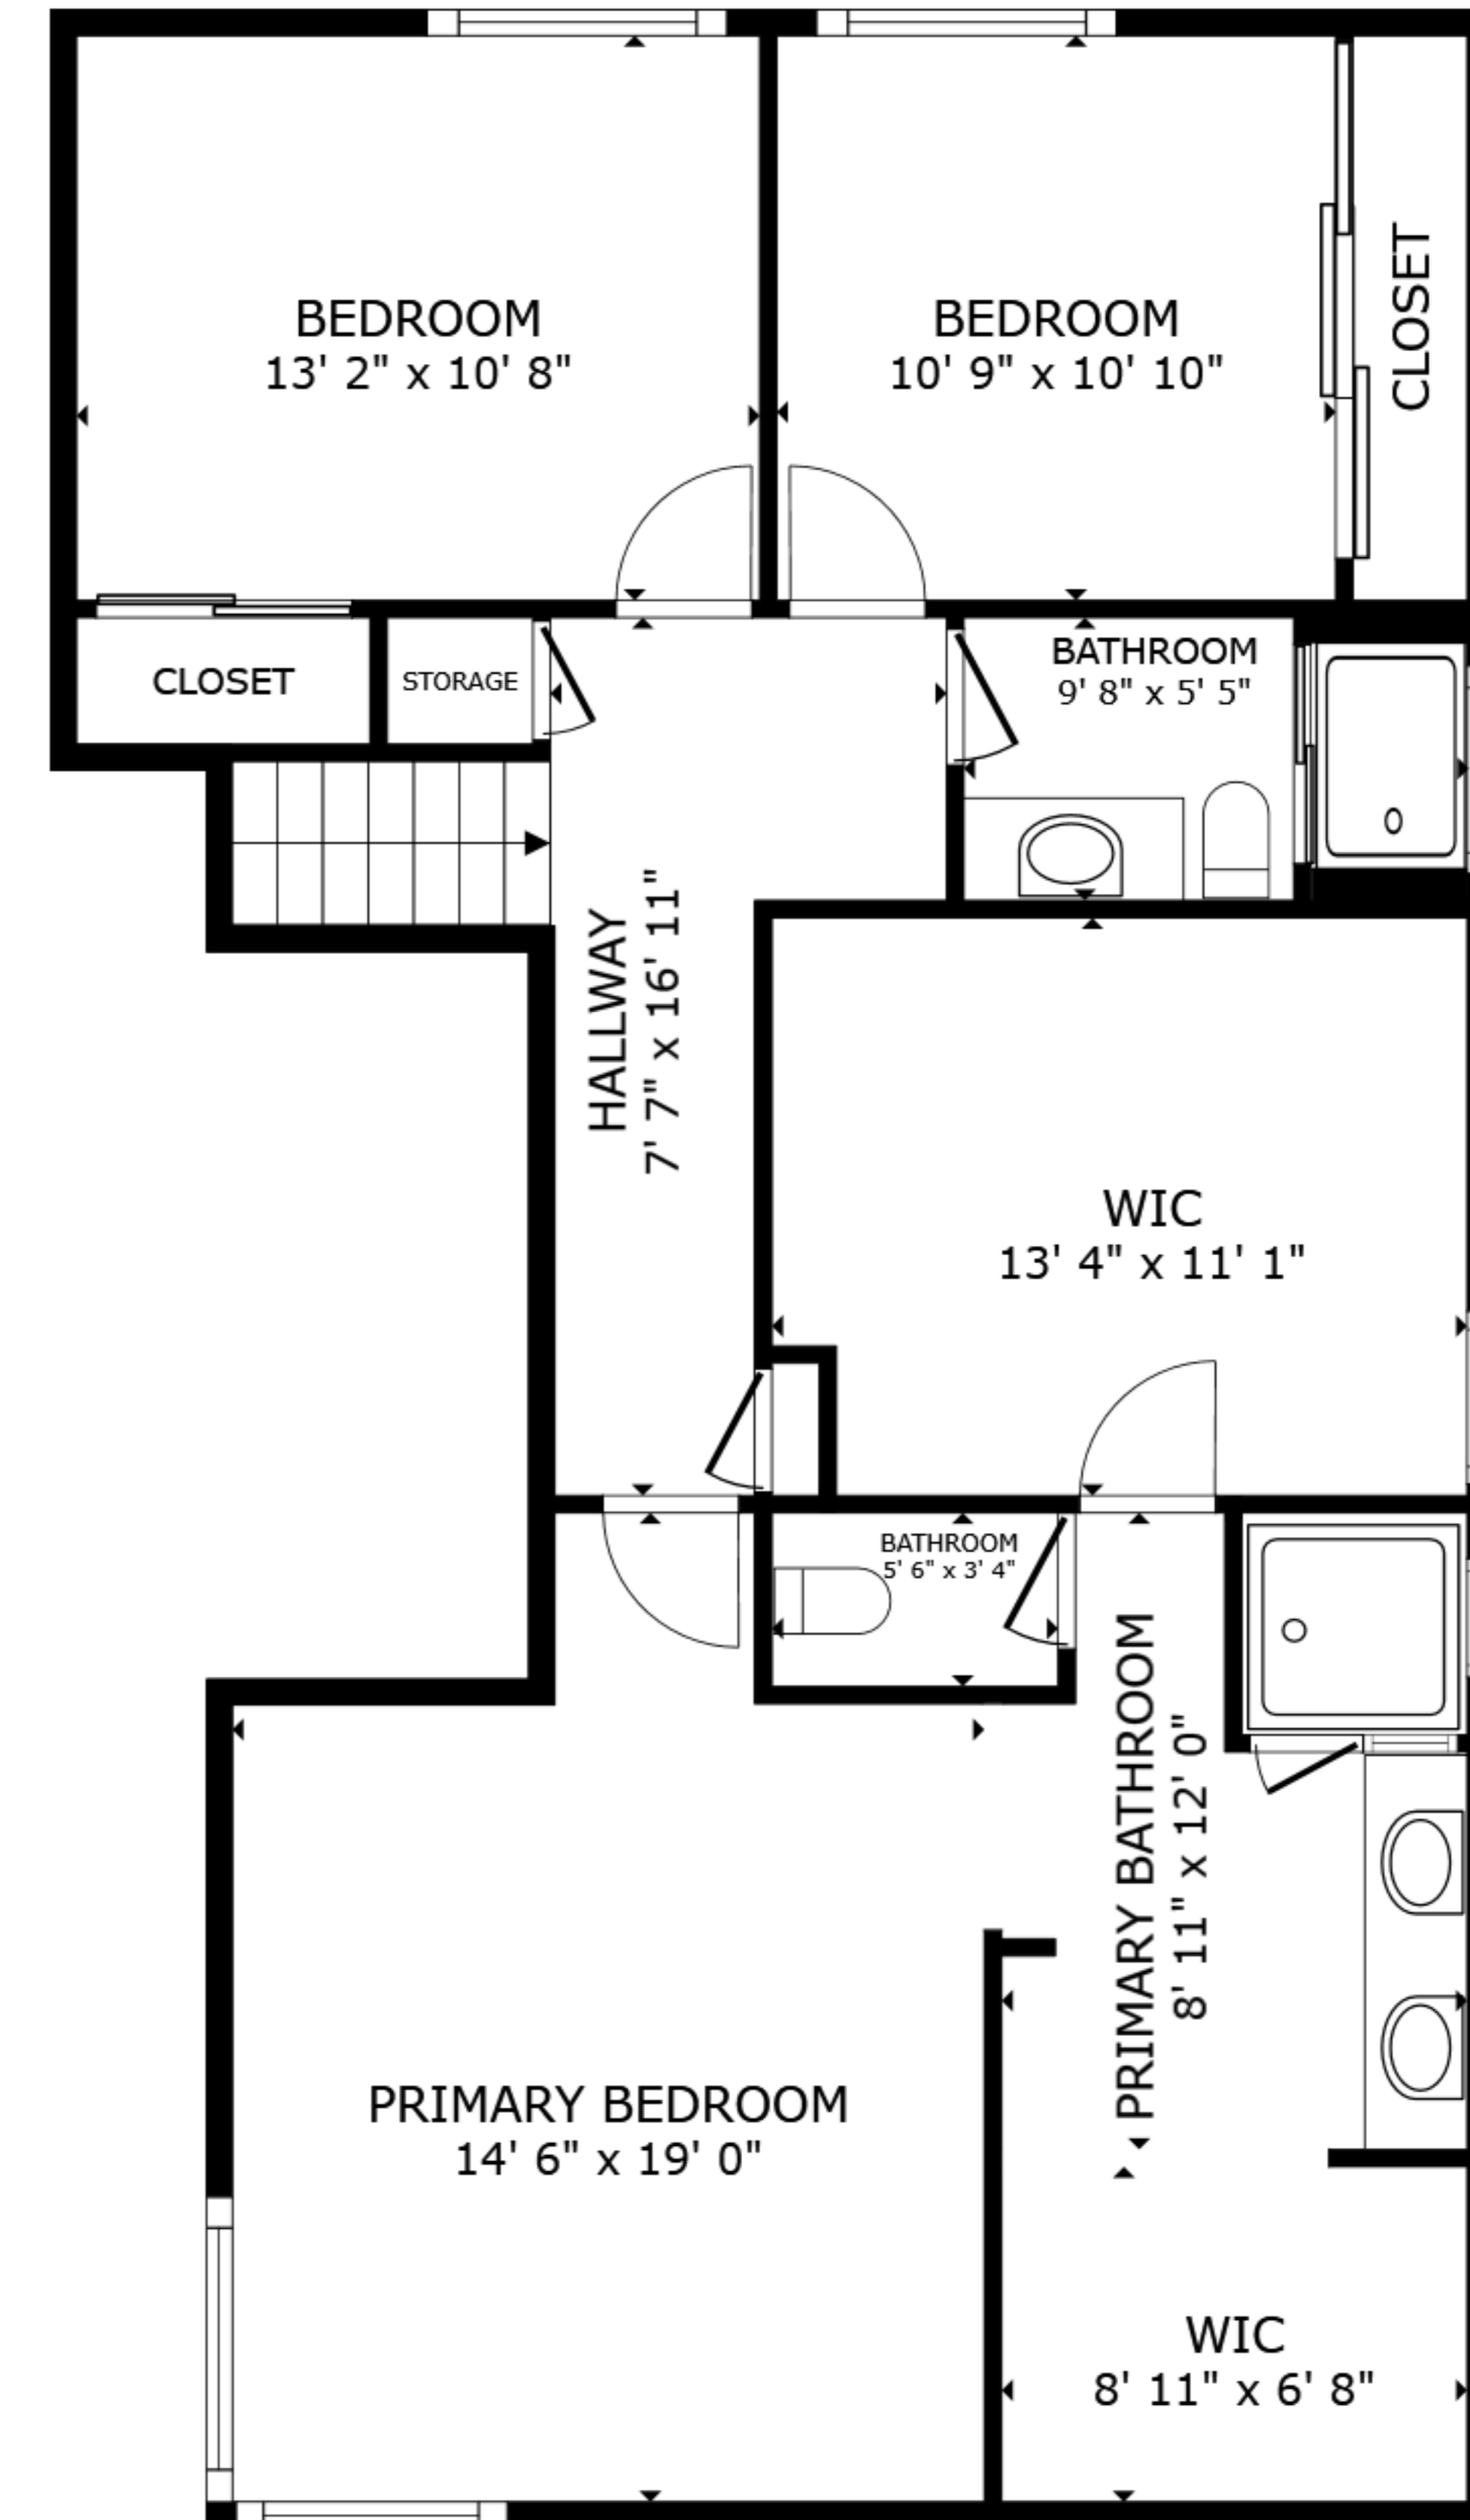

FLOOR 1

FLOOR 2

GROSS INTERNAL AREA
 FLOOR 1 1,284 sq.ft. FLOOR 2 1,074 sq.ft.
 EXCLUDED AREAS : PATIO 488 sq.ft. VERANDA 265 sq.ft.
 TOTAL : 2,358 sq.ft.
 SIZES AND DIMENSIONS ARE APPROXIMATE, ACTUAL MAY VARY.