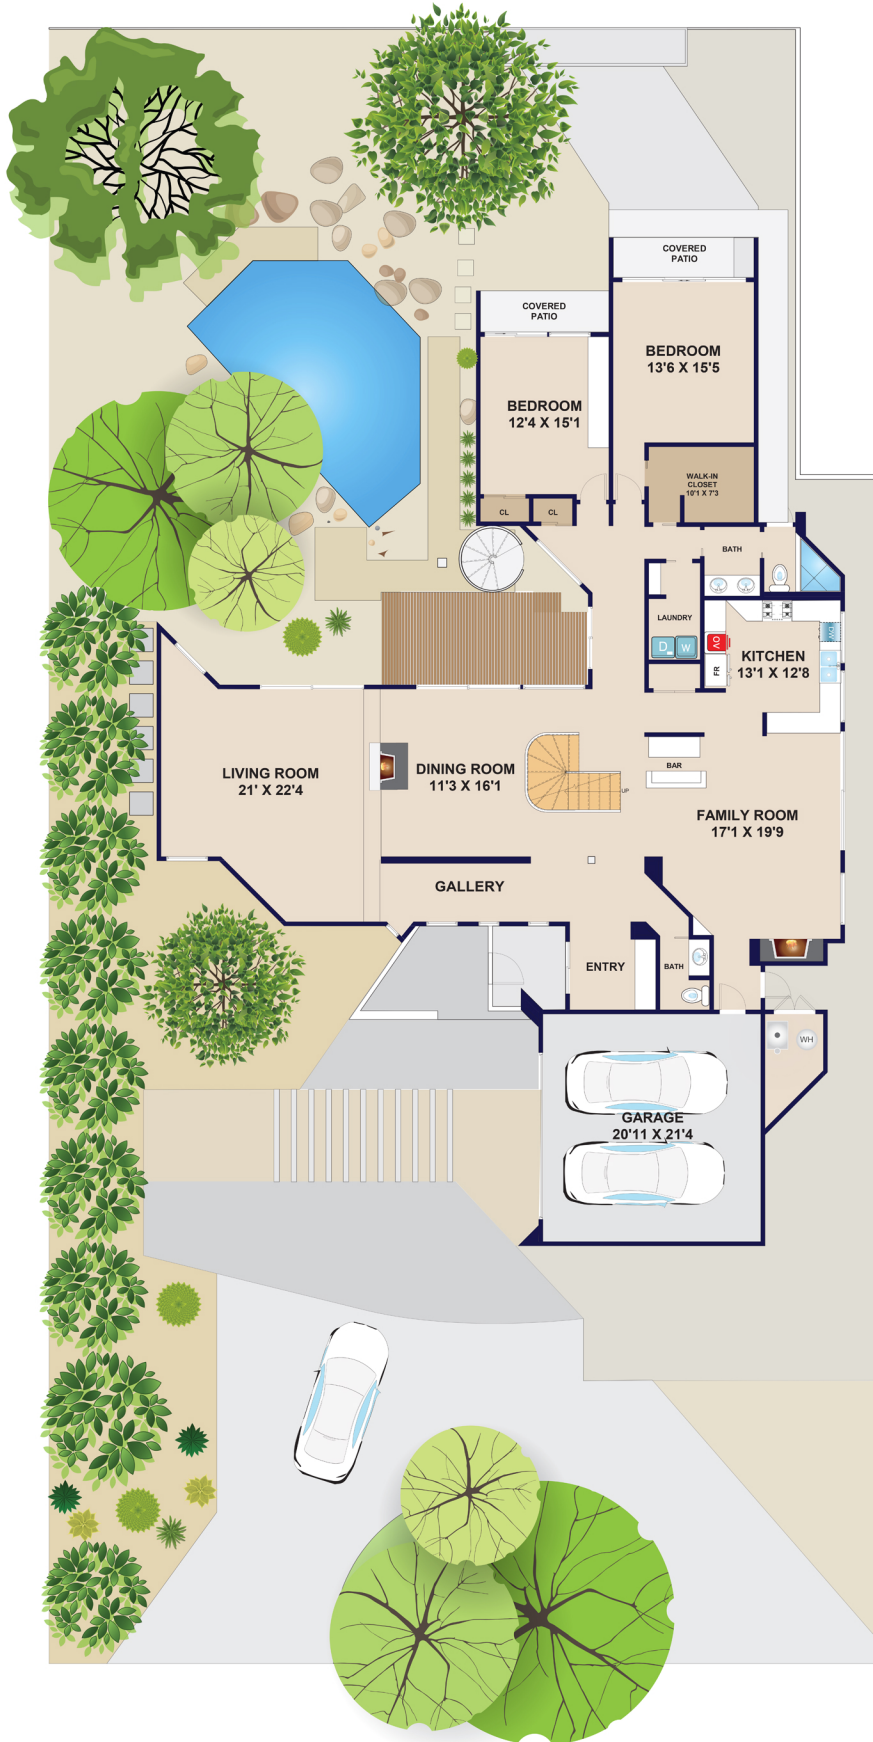

# 515 NORTH ROXBURY DRIVE · BEVERLY HILLS

SECOND FLOOR

HOUSE : 3,563 SQ/FT