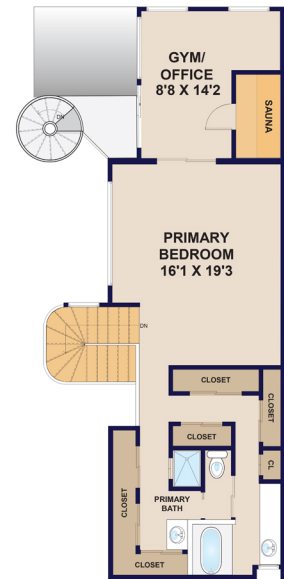

# 515 NORTH ROXBURY DRIVE · BEVERLY HILLS

SECOND FLOOR

HOUSE : 3,563 SQ/FT