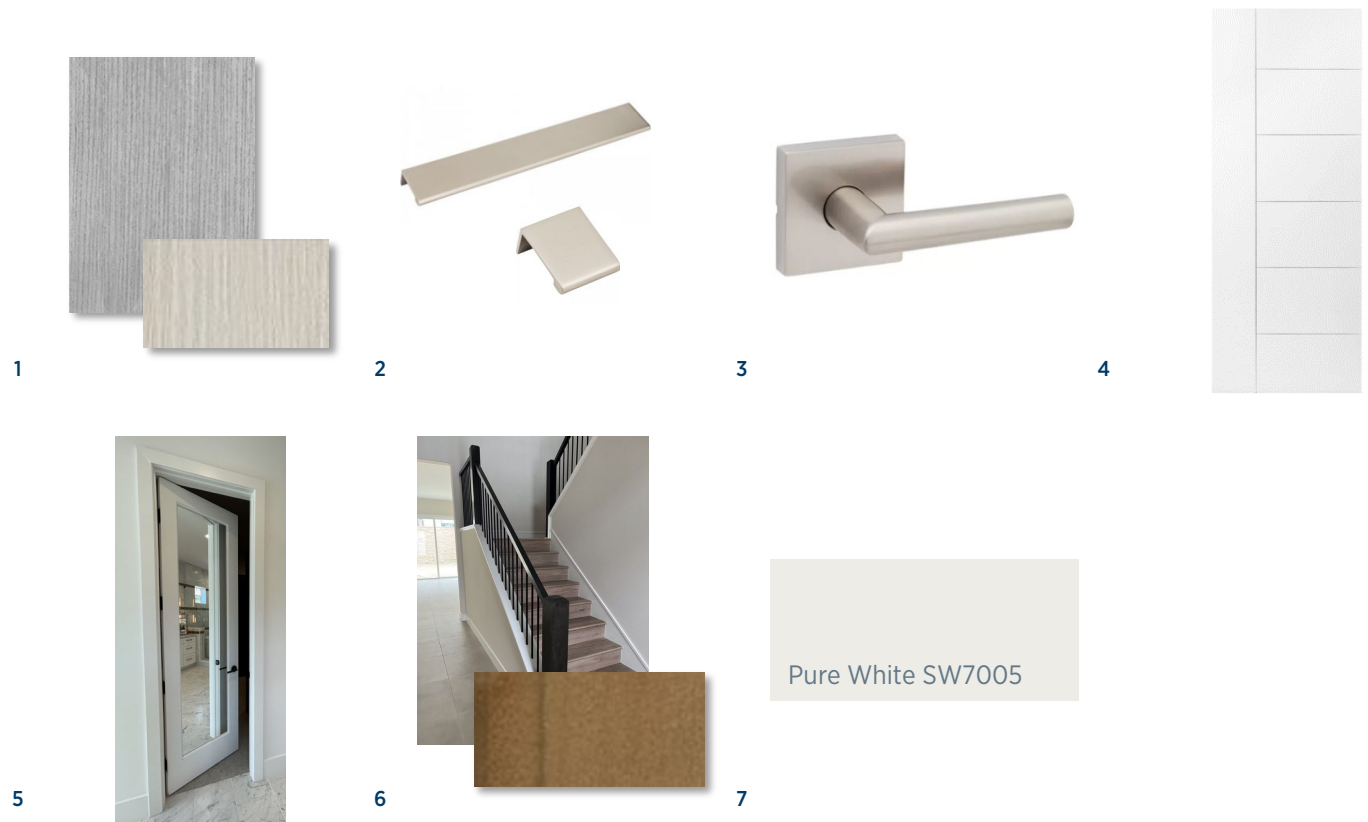

1 CABINETS - WHOLE HOUSE

Exotic Style Laminate
Oregon Pine | Flat Panel

2 CABINET HARDWARE

Pulls on Doors & Drawers
Satin Nickel | A500-10SN & A500-125SN

3 INTERIOR DOOR HANDLES

Kwikset Milan Lever
Satin Nickel | Square Rosette

4 INTERIOR DOORS

Berkely
White | Contemporary Solid Core

5 PRIMARY CLOSET DOOR

Dual Sided Mirrored Door
White

6 STAIR SYSTEM

Included Stair
Black Balusters | Sabbia-Stained Handrail

7 INTERIOR PAINT

Included
Pure White | SW7005