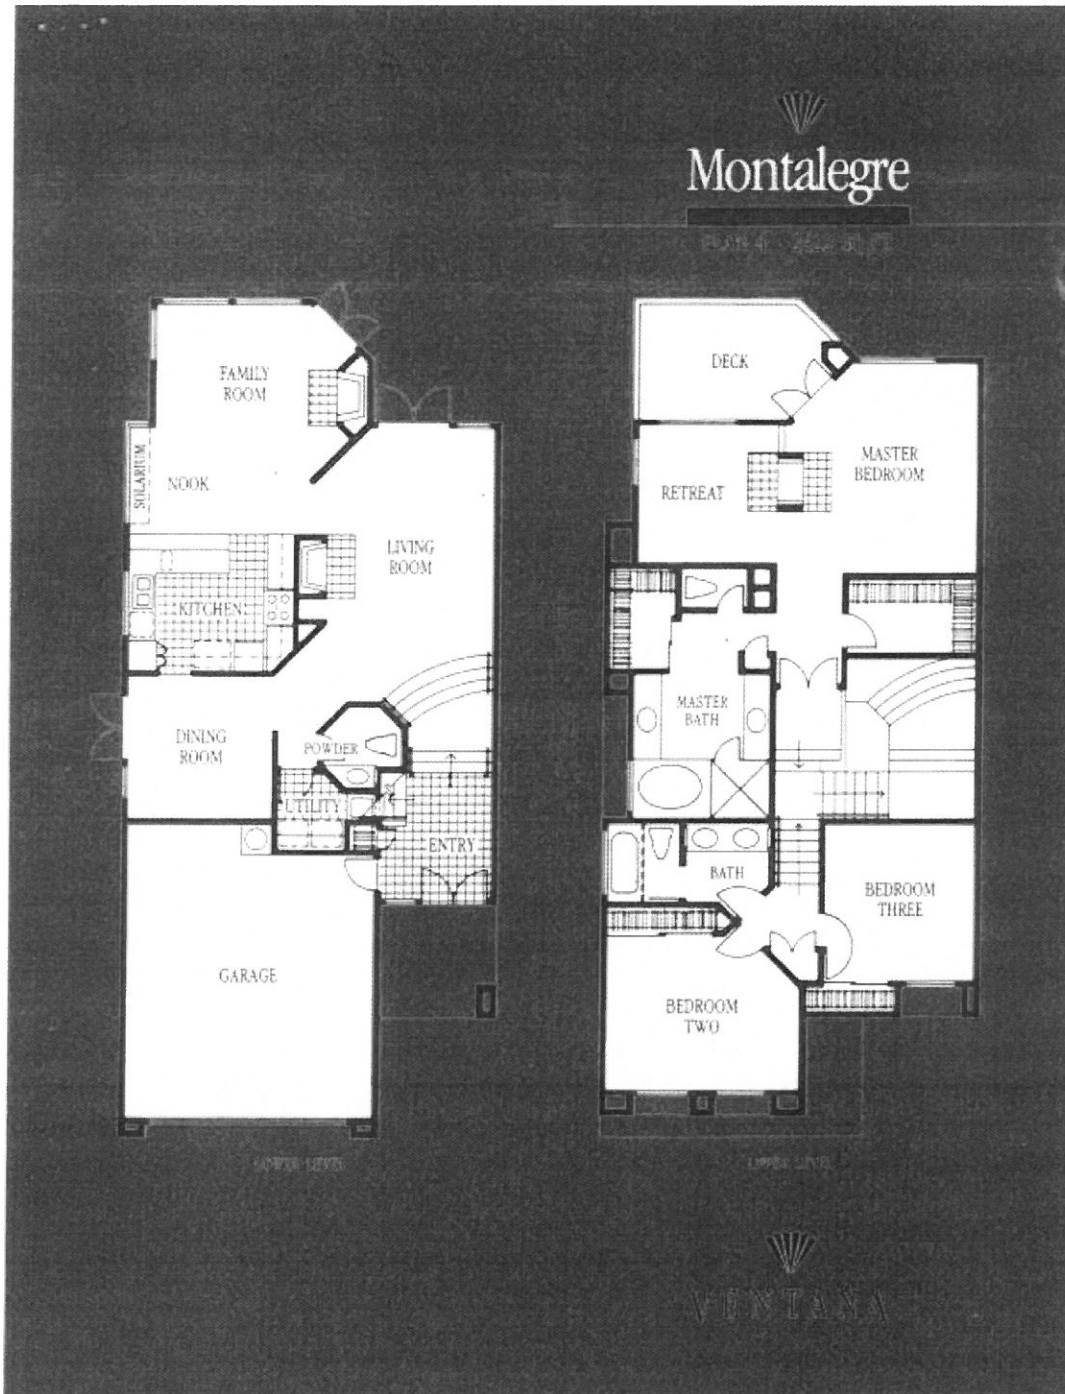

Floor Plan 4: Montalegre

Property square footage 2,566

- Square footage per developer brochure.
- Buyer to verify prior to close of escrow.
- Sellers and Brokers do not warrant.